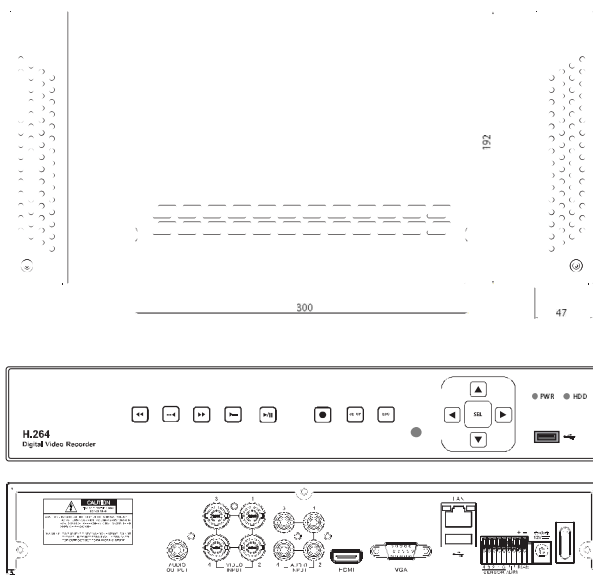

AF-0405R AHD 1080P 4CH DVR

Feature

- 1080P 60fps / 720P 120fps / 960H 120fps
- HDMI (1920x1080) & VGA Dual Display
- Send E-mail
- Support Smart Phone (iPhone & Android)
- Remote Setup & Remote Upgrade
- Quick Search & Smart Search
- Quick Setup
- Dual Network Streaming

Drawing

mm

Specification

AF-0405R			
Video	Input	Channel	4 Channel
		Signal	1080P(25/30), 720P(25/30/50/60), NTSC/PAL
	Output	Main	HDMI and VGA
Sub		-	
Audio	Input/Output	4 Ch in and 1 Ch out	
Alarm	Sensor Input	4 Ch (NC/NO)	
	Alarm Output	1 Ch	
Recording	Compression	H.264	
	Pentaplex	Live / Playback / Recording / Network / Backup	
	1080P	NTSC : 60fps, PAL : 50fps	
	720P	NTSC : 120fps, PAL : 100fps	
	960H	NTSC : 120fps, PAL : 100fps	
	D1	NTSC : 120fps, PAL : 100fps	
	Quality	Level 1,2,3,4 and 5	
	Mode	Continuous / Schedule / Motion / Sensor / Manual	
	Pre Recording	Max. 20 Minutes	
Playback	Post Recording	Max. 60 Seconds	
	Search	Quick, Calendar, Event, System	
	Multi Display	1,4 Split	
Storage	HDD	Capacity	4TB
		Quantities	1ea
		e-SATA	-
	USB	Front	1ea
		Rear	1ea
		Backup	File Type
User I/F	Media	USB Thumb Drive / External HDD / Network	
	Duration	Max 24 hours (Huge Backup)	
	Method	Remocon, Mouse, Keyboard Controller	
Serial	RC-232C	-	
	RS-485	1ea	
Network	DDNS	Free DDNS	
	Interface	10/100 Base-T Ethernet (RJ-45)	
	Dual Stream	Main : Recoding Quality, Sub : D1, CIF	
Network Access	Web Viewer	Windows(IE, Chrome, Firefox, Safari)	
	Client Viewer	Single / Multi / Pro	
	Remote Upgrade	Yes	
Function	Digital Zoom	Yes	
	DLS	Yes	
	NTP	Yes	
	S.M.A.R.T	Yes	
	Internal Beep	HDD Error, Video Loss, HDD Overheat	
	Muti Language	Yes	
	Smart Phone	iPhone & Android Phone	
Source	Power	DC 12V 2A	
	Temperature	5°C ~ 40°C (Storage : -10°C ~ +50°C)	
	Weight	1.5kg	
	Dimension (mm)	300(W) x 227(D) x 53(H)	