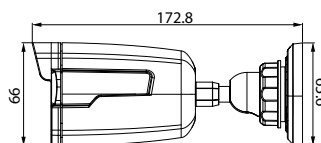

### SPECIFICATIONS DVR

Features	LRA3160N	LRA3080N	LRA3040N
Camera Input	16 channels	8 channels	4 channels
Video Compression	H.264	H.264	H.264
Video	NTSC	NTSC	NTSC
	240 fps @ 1920 x 1080 480 fps @ 1280 x 720 480 fps @ 960 x 480	120 fps @ 1920 x 1080 240 fps @ 1280 x 720 240 fps @ 960 x 480	60 fps @ 1920 x 1080 120 fps @ 1280 x 720 120 fps @ 960 x 480
	PAL	PAL	PAL
Max. Frame Rate	240 fps @ 1920 x 1080 400 fps @ 1280 x 720 400 fps @ 960 x 576	120 fps @ 1920 x 1080 200 fps @ 1280 x 720 200 fps @ 960 x 576	60 fps @ 1920 x 1080 100 fps @ 1280 x 720 100 fps @ 960 x 576
Live View Layout	1 / 4 / 9 / 12 / 16 / 1+5 / 1+7 / 2+8 / 1+9 / 1+12 / 4+9 / 1+13 / SEQ	1 / 4 / 9 / 1+5 / 1+7 / SEQ	1 / 4 / SEQ
Recording Mode	Continuous, Manual, Motion detect	Continuous, Manual, Motion detect	Continuous, Manual, Motion detect
Max. Playback Channel	Monitor: 16ch Web: 4ch	Monitor: 8ch Web: 4ch	Monitor: 4ch Web: 4ch
Event	Event Triggers	Motion detection	Motion detection
	Event Notification	Email, Buzzer	Email, Buzzer
Storage	Max. Internal HDDs	1 x 3.5" SATA (Max. 6 TB)	1 x 3.5" SATA (Max. 6 TB)
	Ethernet	RJ-45 10/100BASE-T	RJ-45 10/100BASE-T
Interface	Video Out	1 x HDMI, 1 x VGA	1 x HDMI, 1 x VGA
	Video Input	16 x BNC	8 x BNC
	Audio In / Out	4 In / 1 Out (RCA)	4 In / 1 Out (RCA)
	Control	1 x RS485	1 x RS485
	USB	1 x USB 2.0, 1 x USB 3.0	2 x USB 2.0
General	Power Source	DC12V / 2.5A	DC12V / 2.5A
	Operating Temperature / Humidity	0°C ~ 40°C / 0% ~ 80%RH	0°C ~ 40°C / 0% ~ 80%RH
	Language	English, Korean, Chinese, Japanese	English, Korean, Chinese, Japanese
	Dimensions	300.0 x 208.7 x 48.4 mm	300.0 x 208.7 x 48.4 mm
	Weight	1.04 Kg (HDD not included)	0.98 Kg (HDD not included)

### DIMENSION (Unit : mm)

[LAD3200R]

[LAV3200R]

[LAU3200R]

[LRA3040N / LRA3080N / LRA3160N]

Home Entertainment Company  
Security Overseas Marketing Team  
LG Twin Towers, 20 Yeouido-dong, Yeongdeungpo-gu, Seoul 150-721, Korea