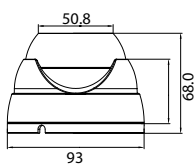

* Exact products and specifications shown may vary by geographic region and are subject to change without notice. Actual products may differ from the images appearing in the catalog.

DIMENSION (Unit : mm)

[LAD3200R]