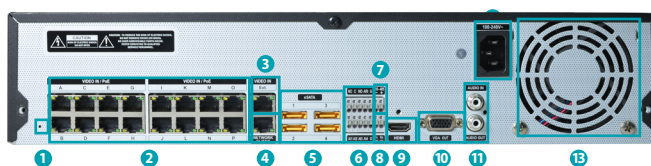

DR-6232PS-S

- Total incoming throughput 330Mbps
- Up to 960ips Full HD real-time recording
- Up to 960ips live display
- Easy to install, set-up, and play with DirectIP cameras
- Built-in 16 channel PoE switch and expandable up to 32 channel using DirectIP Gigabit PoE switch
- Expandable up to 132TB using eSATA storage
- Supports RAID 1
- Supports one click network configuration through FEN service
- Supports third-party cameras (Axis, Panasonic, ONVIF)

DIMENSIONS

(Unit - mm)

- | | | |
|--------------------------|------------------|---------|
| 1 Factory Reset Button | 7 RS-485 Port | 13 Vent |
| 2 Video In / PoE Ports | 8 RS-232 Port | |
| 3 Video In / Ext. Port | 9 HDMI Out Port | |
| 4 Network Port | 10 VGA Out Port | |
| 5 eSATA Ports | 11 Audio Ports | |
| 6 Alarm Connection Ports | 12 Power In Port | |