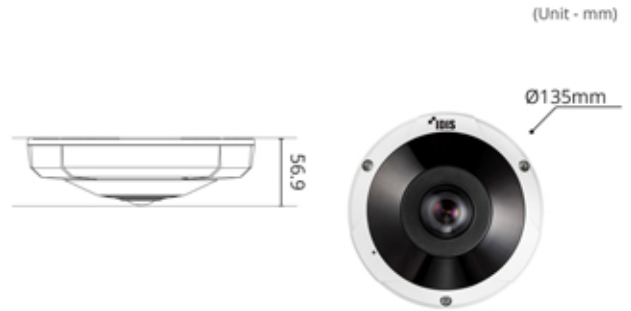

DIMENSIONS