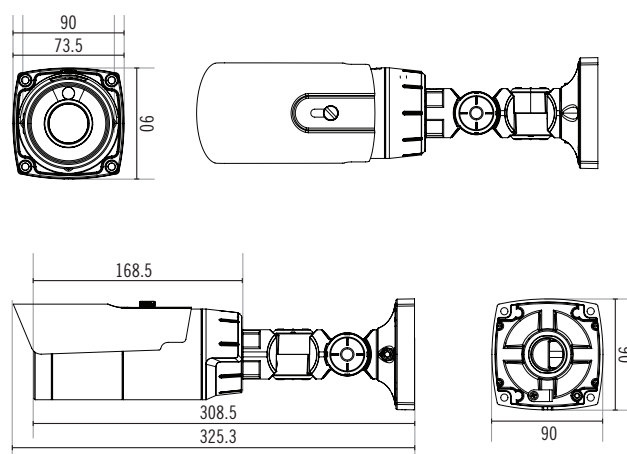

DIMENSIONS

(Unit - mm)