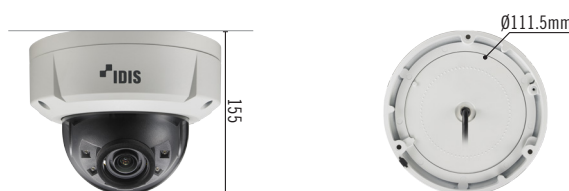

DIMENSIONS

(Unit - mm)