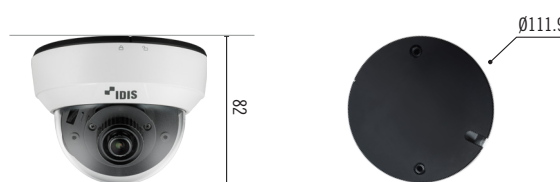

DIMENSIONS

(Unit - mm)

ACCESSORIES (OPTIONAL)

ACCESSORIES CONFIGURATION TREE