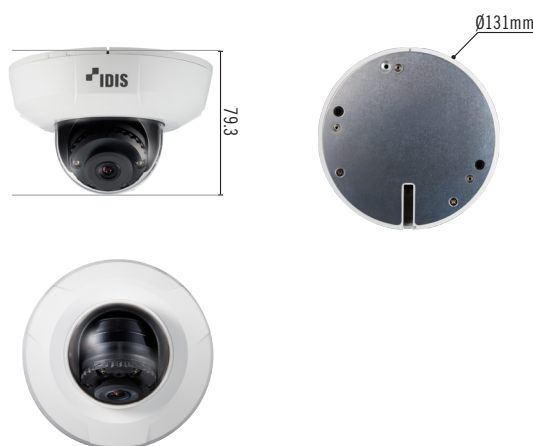

DIMENSIONS

(Unit - mm)

ACCESSORIES (OPTIONAL)

ACCESSORIES CONFIGURATION TREE