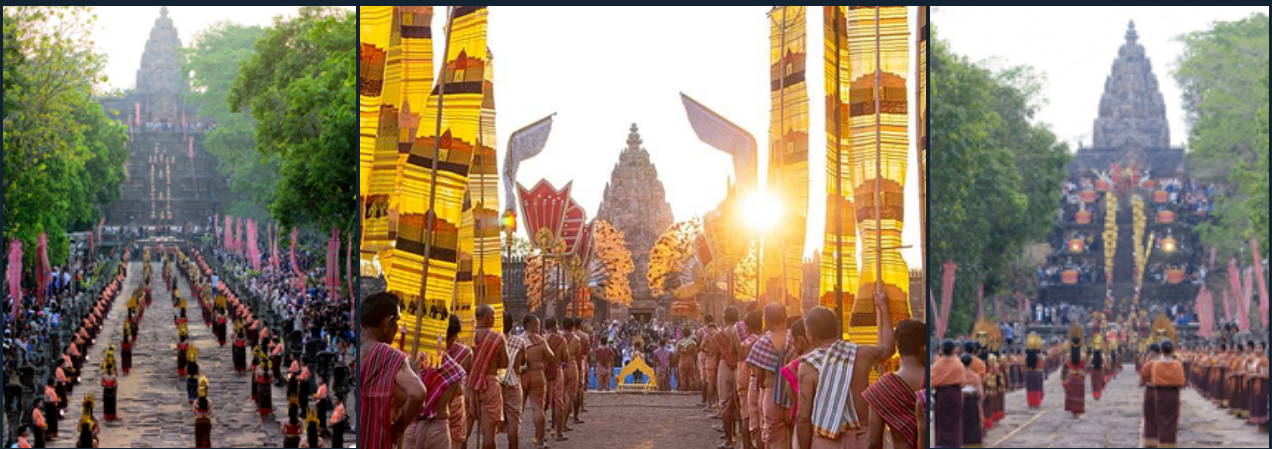

# SONGKRAN FESTIVAL

April is one of the most exciting months to visit Thailand, celebrated with the refreshing and vibrant Songkran Festival (Thai New Year). The entire country comes alive with water festivities, cultural traditions, and lively events known as “Wan Lai” (extended water celebrations).

Highlights you shouldn't miss:

- Chiang Mai Songkran Festival (6–17 April 2026)
- Wan Lai Festivals in Chonburi – Bang Saen – Pattaya
- Phra Pradaeng Songkran Festival
- Songkran at Wat Chaiwatthanaram, Ayutthaya

# “PHANOM RUNG HILL CLIMBING TRADITION FESTIVAL 2026, “BURIRAM PROVINCE”

A phenomenon beyond imagination... the only one of its kind in the world, found in Buriram. You are warmly invited to experience the Phanom Rung Festival 2026. Witness the breathtaking moment when the sunlight aligns perfectly, shining through all 15 doorways of the ancient sanctuary at Phanom Rung Historical Park.

## KHLONG ROOT KRABI PROVINCE

Khlong Root, also known as the “Crystal Clear Canal,” is a natural attraction with clear freshwater, perfect for kayaking, swimming, and relaxing picnics. Once a local canal, it was developed with a small dam to store water during droughts. Today, it’s a popular and lively destination especially in summer.