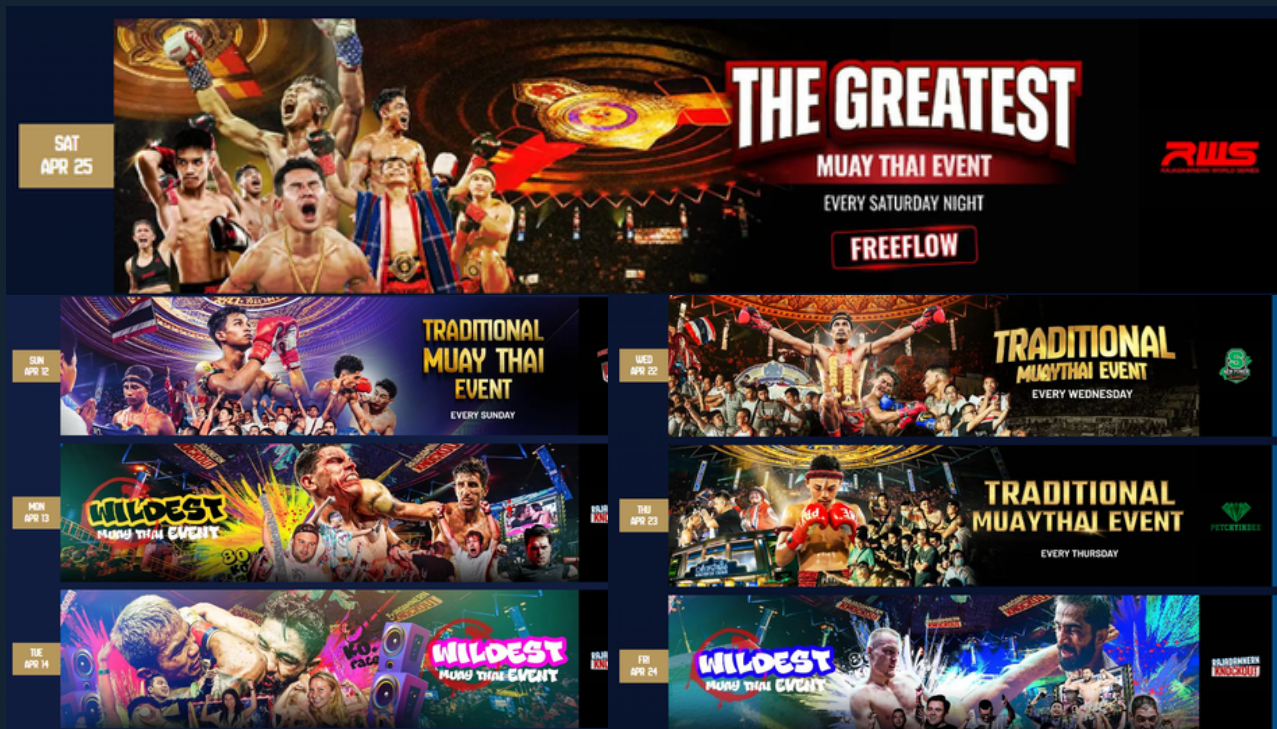

# SILVER RUN CLUB

Date : 04 April 2026

Time: 06:45 - 09:00hrs.

Venue : Chulalongkorn University Centenary Park,  
Bangkok

Website : <https://SilverRunClub6.eventbrite.com>

## BWF Thomas & Uber Cup Finals 2026

24 APRIL - 03 MAY

Channel : Truesports 7

Date : 24 April - 03 May 2026

Time : 08:30 - 18:00hrs.

Venue : Horsens Denmark

Website : <https://bwfbadminton.com/>

Date : Sun - Sat April 2026  
Time : 17:00hrs.  
Venue : Rajadamnern Stadium  
Website : [Info@rajadamnern.com](mailto:Info@rajadamnern.com)