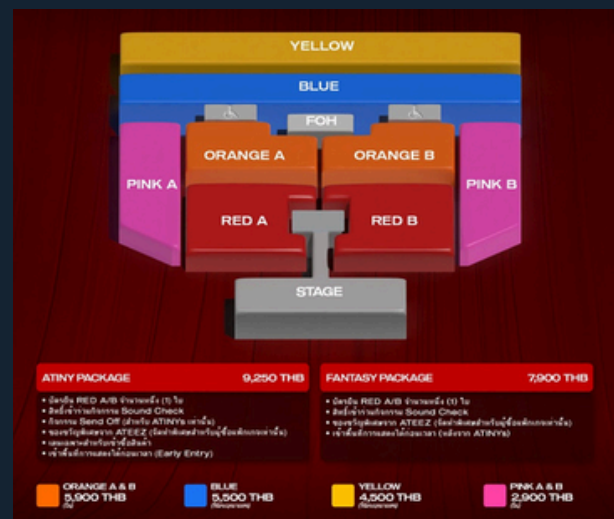

Ticket Categories :

Date : 04 April 2026

Time : 18:00 hrs. – onward.

Venue : IMPACT Exhibition Hall 5-6,
Muang Thong Thani

TicketSales : ateezlive.com/asia