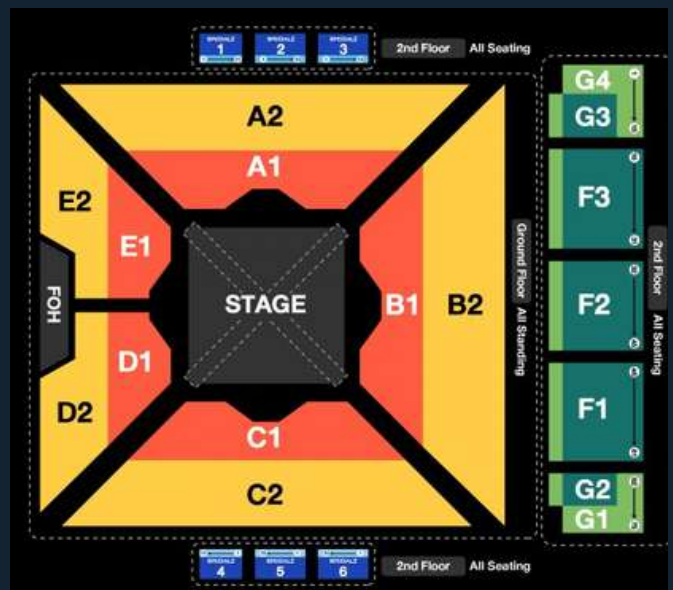

KING GNU CEN+RAL TOUR 2026 IN BANGKOK

SPECIALZ ZONE	
	5,900 THB
	4,900 THB
STANDING ZONE	
	4,900 THB
	3,900 THB
SEATING ZONE	
	3,900 THB
	2,900 THB

Ticket Categories :

Date :

23 May 2026

Time :

18:00 hrs. - Onward.

Venue : One Bangkok Forum,

One Bangkok

TicketSales :

www.thaiticketmajor.com