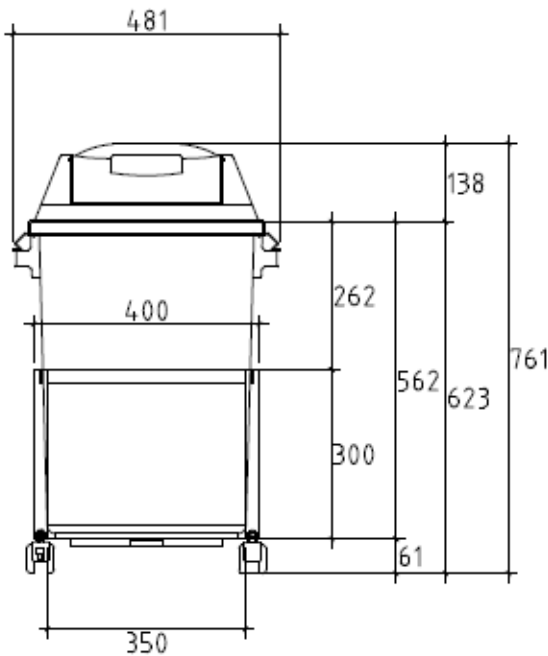

Consists of:

- **Part 1.** Strong and tough stainless steel mobile dolly, with grey non - marking swivel castor, Housing and Wheel center made of Polypropylene. Corrosion Resistant.
- **Part 2.** Grey color rectangular bin with swing cover made from durable Polypropylene with heat resistant 80 C.

CROSS SECTION