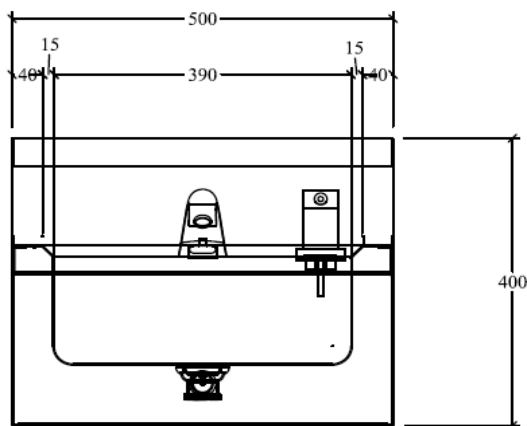

Made In Thailand

SS.HAND WASH SINK WALL MOUNTED

SKU: FS720205001
Model No. S-HSW-0500-R01

Key Features:

- Made of 304 Stainless Steel
- Suitable for hotels, restaurants, hospital and residential

Specifications:

Total Dimensions WxDxH (mm): 500 x 450 x 250 +150

- SS. 16 GA. 304, hairline finished top plate integrated with backsplash and sink bowl
- SS. 20 GA. 304, hairline finished body
- SS. 16 GA. 304, 2B Z-strip wall bracket fix to wall
- 1 - Sink bowl size: 390 mm. (W) x 250 mm. (D) x150 mm. (H)
- 1 - Brass waste drain Ø1-1/2" without overflow
- 1 - Automatic faucet, deck mounted with water mixer hot & cold "SANA" Model: SA3103+SA901M

LONG SECTION

CROSS SECTION