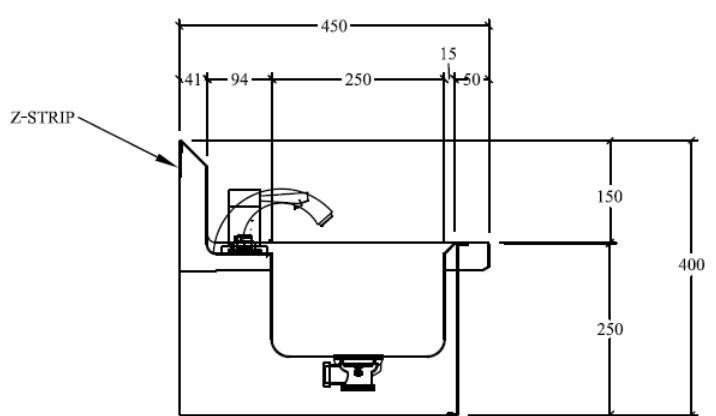

Made In Thailand

SS.HAND WASH SINK WALL MOUNTED

SKU: FS720205001
Model No. S-HSW-0500-R01

Key Features:

- Made of 304 Stainless Steel
- Suitable for hotels, restaurants, hospital and residential

Specifications:

Total Dimensions WxDxH (mm): 500 x 450 x 250 +150

- SS. 16 GA. 304, hairline finished top plate integrated with backsplash and sink bowl
- SS. 20 GA. 304, hairline finished body
- SS. 16 GA. 304, 2B Z-strip wall bracket fix to wall
- 1 - Sink bowl size: 390 mm. (W) x 250 mm. (D) x150 mm. (H)
- 1 - Brass waste drain Ø1-1/2" without overflow
- 1 - Automatic faucet, deck mounted with water mixer hot & cold "SANA" Model: SA3103+SA901M

LONG SECTION

CROSS SECTION