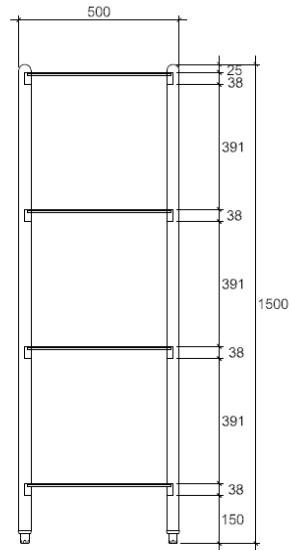

## SS 4 TIER RACK SLATTED SHELF

### Specifications:

- SS. 16 GA. 304 hairline finished frame
- SS. 18 GA. 304 hairline finished slatted shelf
- SS dia.1½” 18 GA. Upright tubular leg
- SS. Clad Adjustable footing -0/+25 mm.
- 4 - Tier slatted shelf
- NSF Standard

LONG SECTION

CROSS SECTION

| Description                      | Product Code | Model          | W     | D     | H     | Max. Load / Shelf<br>(Kgs) |
|----------------------------------|--------------|----------------|-------|-------|-------|----------------------------|
|                                  | SKU          |                | (mm.) | (mm.) | (mm.) |                            |
| 4 Tier Rack Slatted Shelf W-0900 | F712109001   | S-4SA-0900-R01 | 900   | 500   | 1500  | 295                        |
| 4 Tier Rack Slatted Shelf W-1200 | F712212001   | S-4SA-1200-R01 | 1200  | 500   | 1500  | 335                        |
| 4 Tier Rack Slatted Shelf W-1500 | F712315001   | S-4SA-1500-R01 | 1500  | 500   | 1500  | 370                        |