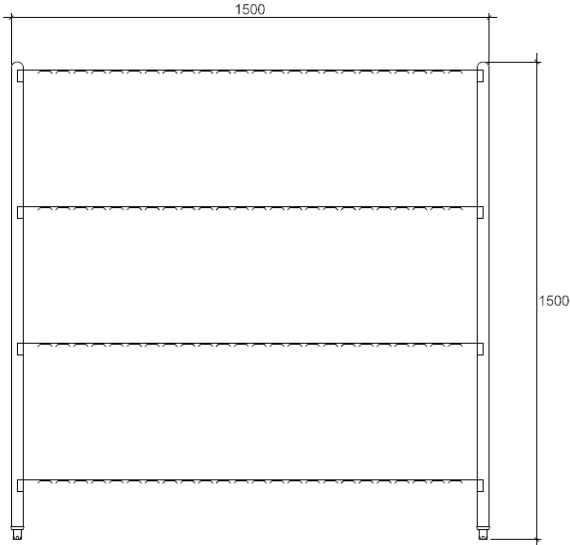

## SS 4 TIER RACK SLATTED SHELF

### Specifications:

- SS. 16 GA. 304 hairline finished frame
- SS. 18 GA. 304 hairline finished slatted shelf
- SS dia.1½” 18 GA. Upright tubular leg
- SS. Clad Adjustable footing -0/+25 mm.
- 4 - Tier slatted shelf
- NSF Standard

LONG SECTION

CROSS SECTION

| Description                      | Product Code | Model          | W     | D     | H     | Max. Load / Shelf<br>(Kgs) |
|----------------------------------|--------------|----------------|-------|-------|-------|----------------------------|
|                                  | SKU          |                | (mm.) | (mm.) | (mm.) |                            |
| 4 Tier Rack Slatted Shelf W-0900 | F712109001   | S-4SA-0900-R01 | 900   | 500   | 1500  | 295                        |
| 4 Tier Rack Slatted Shelf W-1200 | F712212001   | S-4SA-1200-R01 | 1200  | 500   | 1500  | 335                        |
| 4 Tier Rack Slatted Shelf W-1500 | F712315001   | S-4SA-1500-R01 | 1500  | 500   | 1500  | 370                        |