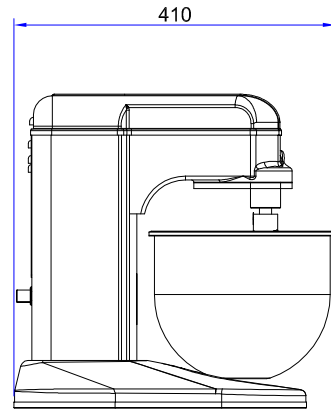

Kolb Planetary Mixer 7 L K31-0071AG9

Front view

Side view

Rear view

Top view

Dimension 230(W)x410(D)x400(H) mm
 Voltage 220-230V~,50Hz,PE
 Optional frequency 60Hz (Specify on order)
 Power 0.51 kW (3.2 A)
 Weight 18 kg
 Bowl capacity 7 L
 Adjustable range of speed: 0-1020rpm

Signature: _____
 Date: _____

Unassigned Tolerance According to DIN ISO 2768-1							
Dimenson	0.3 To 6	6 To 30	30 To 120	120 To 400	Radius 0.5 To 3	Radius 3 To 6	mm
Tolerance	±0.1	±0.2	±0.3	±0.5	±0.2	±0.5	mm