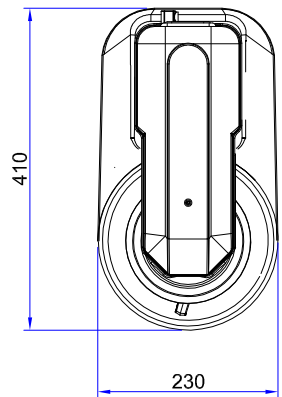

Kolb Planetary Mixer 7 L K31-0071AG9

Front view

Side view

Rear view

Top view

Dimension 230(W)x410(D)x400(H) mm
 Voltage 220-230V~,50Hz,PE
 Optional frequency 60Hz (Specify on order)
 Power 0.51 kW (3.2 A)
 Weight 18 kg
 Bowl capacity 7 L
 Adjustable range of speed: 0-1020rpm

Signature: _____
 Date: _____

Unassigned Tolerance According to DIN ISO 2768-1							
Dimenson	0.3 To 6	6 To 30	30 To 120	120 To 400	Radius 0.5 To 3	Radius 3 To 6	mm
Tolerance	±0.1	±0.2	±0.3	±0.5	±0.2	±0.5	mm

1	Approve	Check	Draft	Min	Unit	mm
Quantity	Date	Date	Date	13.04.2018	Scale	1:1