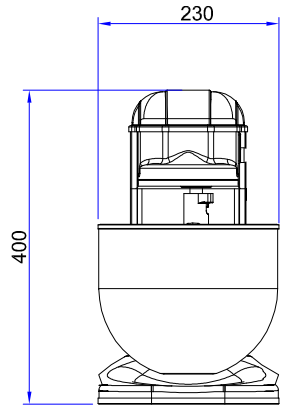

Kolb Planetary Mixer 7 L K31-0071AG9

Front view

Side view

Rear view

Top view

Dimension 230(W)x410(D)x400(H) mm
 Voltage 220-230V~,50Hz,PE
 Optional frequency 60Hz (Specify on order)
 Power 0.51 kW (3.2 A)
 Weight 18 kg
 Bowl capacity 7 L
 Adjustable range of speed: 0-1020rpm

Signature: _____
 Date: _____

Unassigned Tolerance According to DIN ISO 2768-1							
Dimenson	0.3 To 6	6 To 30	30 To 120	120 To 400	Radius 0.5 To 3	Radius 3 To 6	mm
Tolerance	±0.1	±0.2	±0.3	±0.5	±0.2	±0.5	mm

1	Approve	Check	Draft	Min	Unit	mm
Quantity	Date	Date	Date	13.04.2018	Scale	1:1