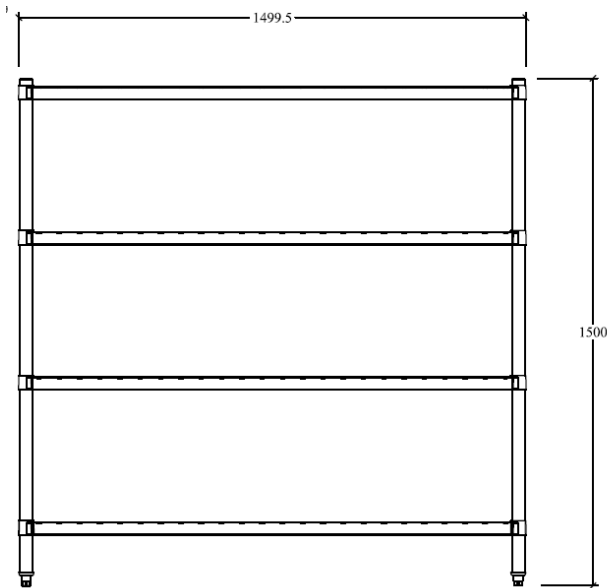

SS KNOCK DOWN SLOTTED SHELF

Key Features:

- Made of 304 Stainless Steel
- Suitable for hotels, restaurants, hospital and residential

Specifications:

- SS. 18 GA. 304 hairline slotted shelf
- SS. 18 GA. 304 2B Reinforcement
- SS dia. 1½" 18 GA. Upright tubular leg
- SS. Clad Adjustable footing -0/+25 mm.
- 4 - Tier slotted shelf
- **Complete Knock down Unit / Easy to Assemble**

LONG SECTION

CROSS SECTION

Description	Product Code	Model	W	D	H	Max. Load per Shelf
	SKU		(mm.)	(mm.)	(mm.)	
4 Tier Knock Down Slotted Shelf W-1000	QS711910001	Q-4SA-1000-R1	1000	545	1500	110
4 Tier Knock Down Slotted Shelf W-1200	Q710010202	Q-SS-1200-R01	1200	545	1500	125
4 Tier Knock Down Slotted Shelf W-1500	Q710010203	Q-SS-1500-R01	1500	545	1500	150