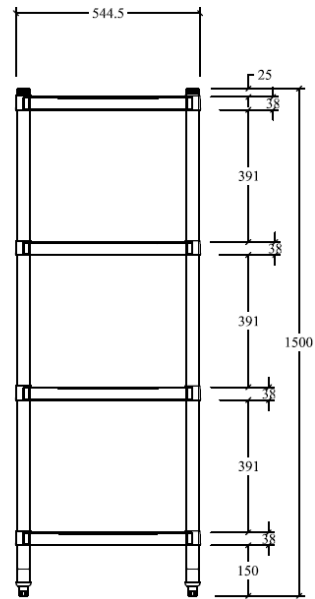

SS KNOCK DOWN SLOTTED SHELF

Key Features:

- Made of 304 Stainless Steel
- Suitable for hotels, restaurants, hospital and residential

Specifications:

- SS. 18 GA. 304 hairline slotted shelf
- SS. 18 GA. 304 2B Reinforcement
- SS dia. 1½" 18 GA. Upright tubular leg
- SS. Clad Adjustable footing -0/+25 mm.
- 4 - Tier slotted shelf
- **Complete Knock down Unit / Easy to Assemble**

LONG SECTION

CROSS SECTION

Description	Product Code	Model	W	D	H	Max. Load per Shelf
	SKU		(mm.)	(mm.)	(mm.)	
4 Tier Knock Down Slotted Shelf W-1000	QS711910001	Q-4SA-1000-R1	1000	545	1500	110
4 Tier Knock Down Slotted Shelf W-1200	Q710010202	Q-SS-1200-R01	1200	545	1500	125
4 Tier Knock Down Slotted Shelf W-1500	Q710010203	Q-SS-1500-R01	1500	545	1500	150