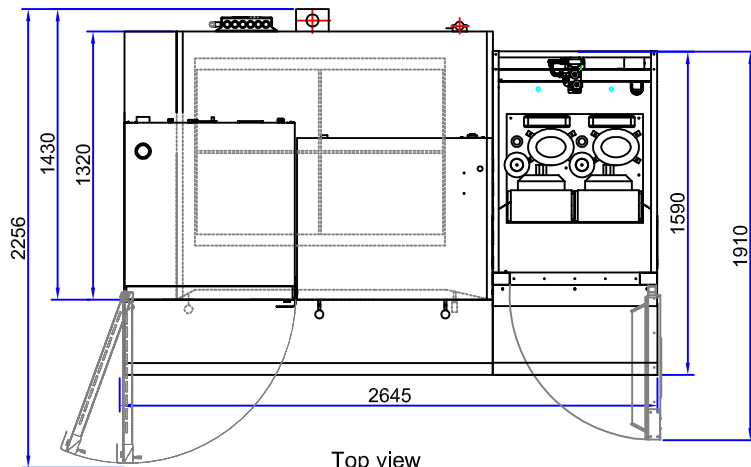

Atoll 800 and Pizza oven and Deck Oven Laguna 1200x800-2
 Reach-in, 2 door 32 trays Retarder Proofer Room
 K03-8644P1+K04-9879D1-1+K01-1208D2FH+K12-RE64D32-1HG

Front view

Side view

Top view

Signature: _____
 Date: _____

Unassigned Tolerance According to DIN ISO 2768-1

Dimension	0.3 To 6	6 To 30	30 To 120	120 To 400	Radius 0.5 To 3	Radius 3 To 6	mm
Tolerance	±0.1	±0.2	±0.3	±0.5	±0.2	±0.5	mm

Kolb Huizhou Ltd.

Tel: +86 (0)752 6111 203 ext. 219
 Mail: info@kolbcn.com
 Website: www.kolbcn.com

Tolerance	Customer Title: Deck Oven	Material: SS304
X.±	X.°	Kolb Item Number:
.X±	.X°	Kolb Item Name: Deck Oven 1200x800 with Atoll 800 Pizza Oven
.XX±	.XX°	
Weight	Thickness	Item Number
Page	1/1	

1	Approve		Check		Draft	Lucah	Unit	mm
Quantity	Date		Date		Date	03.12.2019	Scale	1:1