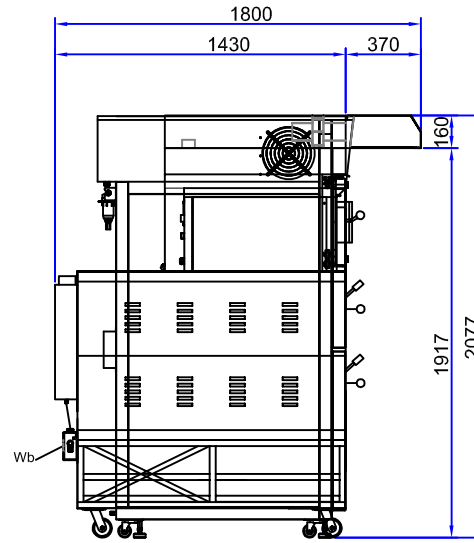

Atoll 800 and Pizza oven and Deck Oven Laguna 1200x800-2
 Reach-in, 2 door 32 trays Retarder Proofer Room
 K03-8644P1+K04-9879D1-1+K01-1208D2FH+K12-RE64D32-1HG

Front view

Side view

Top view

Signature: _____
 Date: _____

Unassigned Tolerance According to DIN ISO 2768-1

Dimension	0.3 To 6	6 To 30	30 To 120	120 To 400	Radius 0.5 To 3	Radius 3 To 6	mm
Tolerance	±0.1	±0.2	±0.3	±0.5	±0.2	±0.5	mm

Kolb Huizhou Ltd.

Tel: +86 (0)752 6111 203 ext. 219
 Mail: info@kolbcn.com
 Website: www.kolbcn.com

Tolerance	Customer Title: Deck Oven	Material: SS304
X.±	X.°	Kolb Item Number:
.X±	.X°	Kolb Item Name: Deck Oven 1200x800 with Atoll 800 Pizza Oven
.XX±	.XX°	
Weight	Thickness	Item Number
Page	1/1	

1	Approve		Check		Draft	Lucah	Unit	mm
Quantity	Date		Date		Date	03.12.2019	Scale	1:1