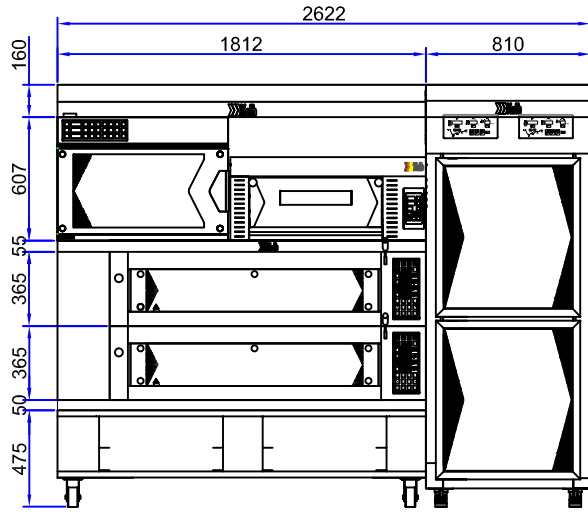

Atoll 800 and Pizza oven and Deck Oven Laguna 1200x800-2
 Reach-in, 2 door 32 trays Retarder Proofer Room
 K03-8644P1+K04-9879D1-1+K01-1208D2FH+K12-RE64D32-1HG

Front view

Side view

Top view

Signature: _____
 Date: _____

Unassigned Tolerance According to DIN ISO 2768-1

Dimension	0.3 To 6	6 To 30	30 To 120	120 To 400	Radius 0.5 To 3	Radius 3 To 6	mm
Tolerance	±0.1	±0.2	±0.3	±0.5	±0.2	±0.5	mm

Kolb Huizhou Ltd.

Tel: +86 (0)752 6111 203 ext. 219
 Mail: info@kolbcn.com
 Website: www.kolbcn.com

Tolerance	Customer Title: Deck Oven	Material: SS304
X.±	X.°	Kolb Item Number:
.X±	.X°	Kolb Item Name: Deck Oven 1200x800 with Atoll 800 Pizza Oven
.XX±	.XX°	
Weight	Thickness	Item Number
Page	1/1	

1	Approve		Check		Draft	Lucah	Unit	mm
Quantity	Date		Date		Date	03.12.2019	Scale	1:1