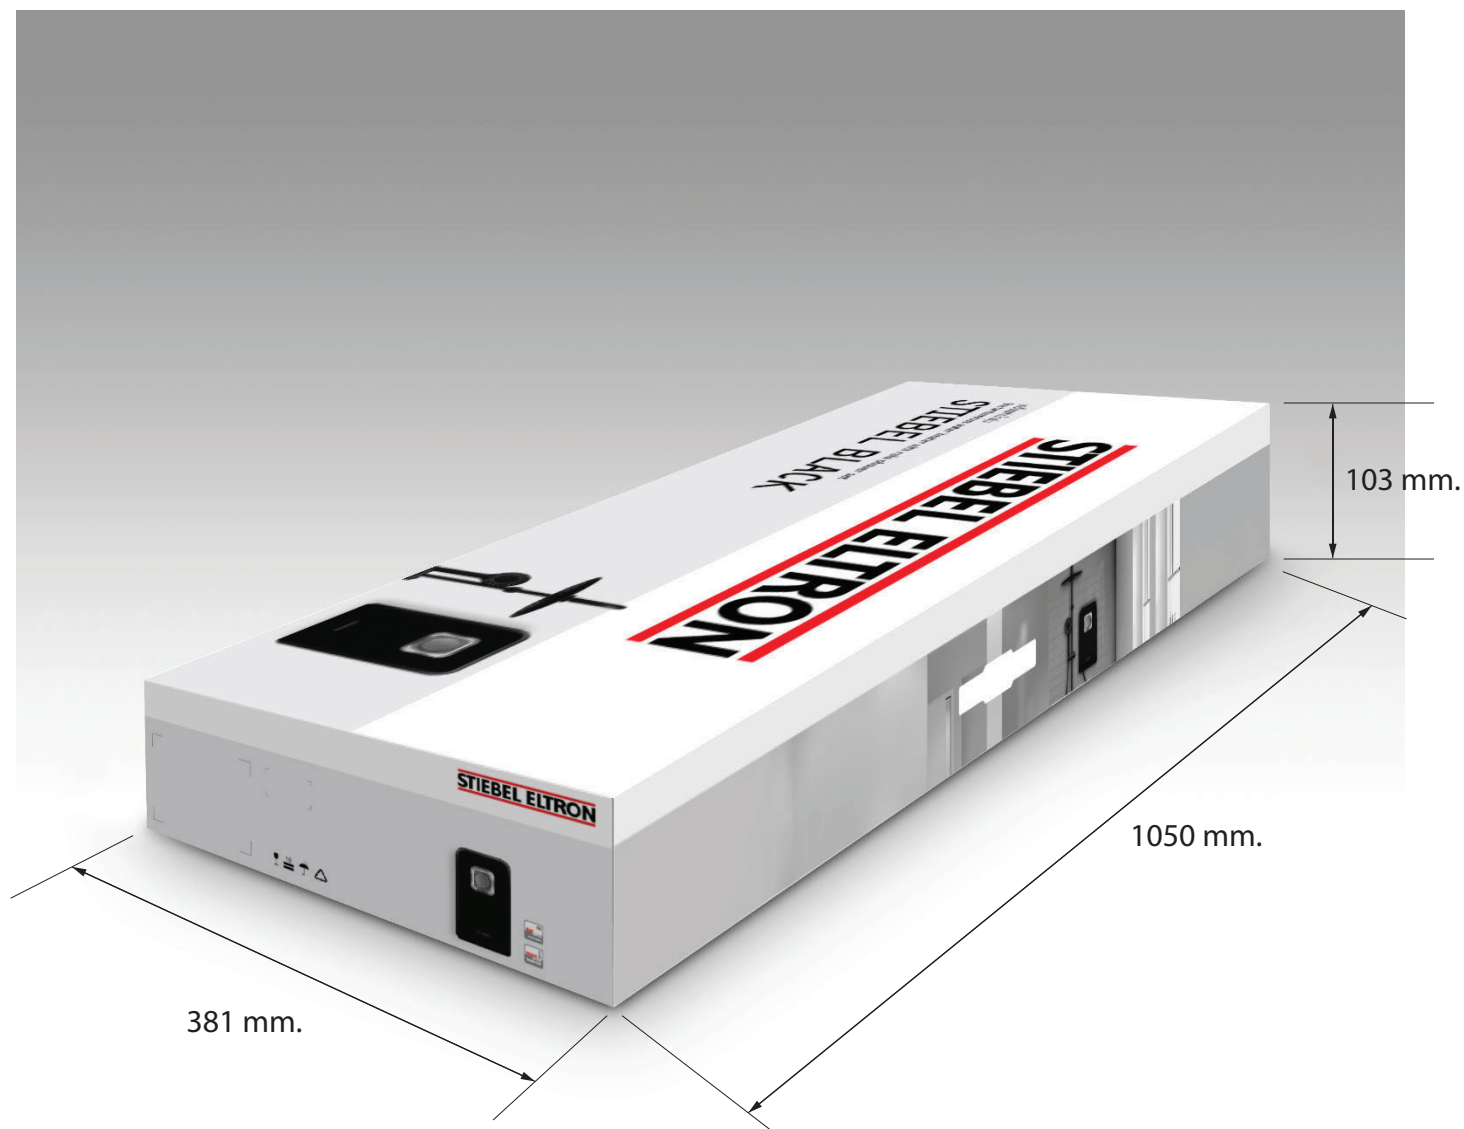

# Shower unit

### DATA PRODUCT

Model	:	STIEBEL BLACK (DS 60 EC) (STE)
Product Code	:	343681
Dimension (HxWxD)	:	342 x 212 x 85 mm.
Box Dimension (HxWxD)	:	1050 x 381x 103 mm.
Weight of Product	:	1.7 kg.
Weght of Overall	:	4.97 kg.

Shower unit

STIEBEL BLACK

PACKING BOX

### Technical Data

Product Name	STIEBEL BLACK (DS 60 EC) (STE)
Product Code	343681
Barcode Product	 8 854685 010265
Type	DS 60 EC
Design	Open outlet
Min. inlet water pressure	0.3 bar / 0.03 MPa
Max. inlet water pressure	5 bar / 0.5 MPa
Water connection	G 1/2" (External Thread)
Electrical connection	1/N/PE/AC 220...240 V.
Dimension (H x W x D) (mm.)	342 x 212 x 85
Weight (kg)	1.7
Recommended circuit breaker (A.)	32
Recommended cable size (Sqmm.)	4-6
Rated power (kW) Rated current (A)	kW - A
	220 V 6.0 - 27.3
	230 V 6.6 - 28.7
	240 V 6.1 - 29.5