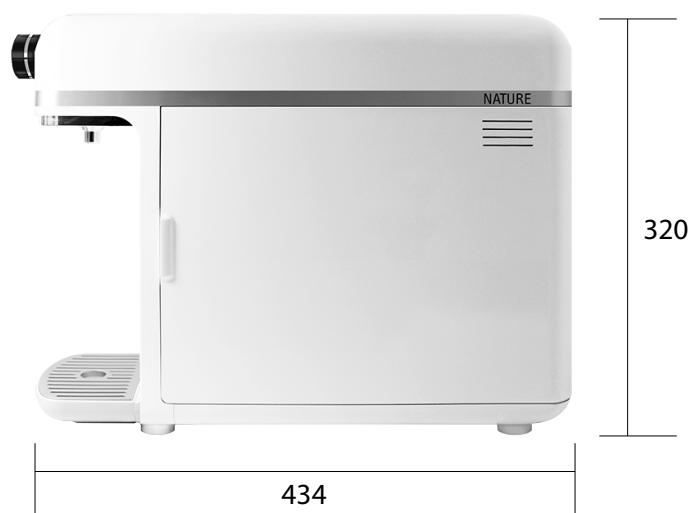

Model :	NATURE
Product Code :	1511-235028
Dimension :	115 x 434 x 320 mm.
Box Dimension :	160 x 475 x 420 mm.
Weight of Product :	4 kg.
Weight overall :	5.3 kg.

NATURE
1511-235028

Product Features NATURE

- 115 mm Compact & Slim design
- Easy filter replacement system
- Optimum filter solution
- Sanitary parts by self-wash of changeable tap
- No worry about electric charge and noise