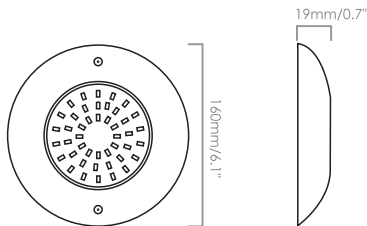

3 IN 1 EASY INSTALLATION/2 EN 1 FÁCIL INSTALACIÓN

1 Wall mounted installation