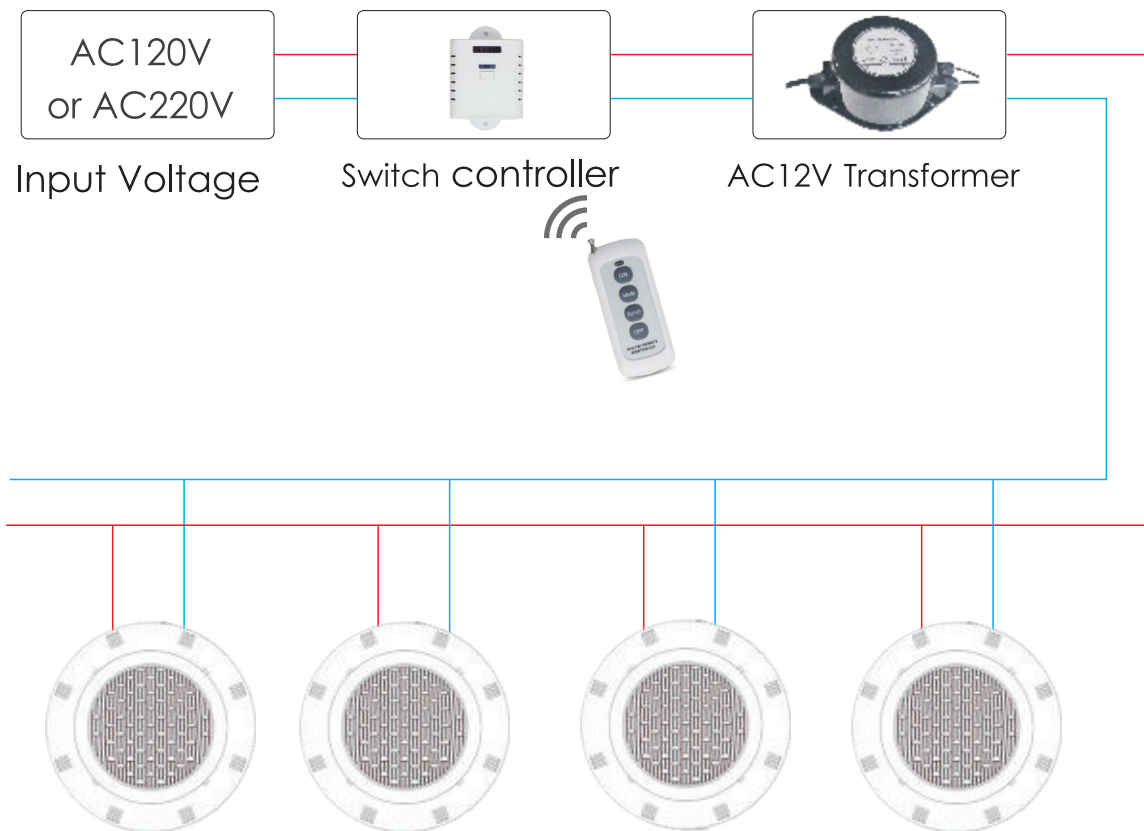

WIRE DIAGRAM

HEAD OFFICE
40/2 Moo.14 KingKaew Rd, Rachatheva,
Bangplee, Samutprakarn, 10540 Thailand
Tel 0-2738-5088-98
Fax 0-2738-5299
Email projects@poolspa.co.th
sales@poolspa.co.th

โชว์รูมและสำนักงานใหญ่
40/2 หมู่ 14 ถนนกิ่งแก้ว ตำบลราชาเทวะ
อำเภอบางพลี จังหวัดสมุทรปราการ 10540
โทร 0-2738-5088-99
แฟกซ์ 0-2738-5299
อีเมลล์ projects@poolspa.co.th
sales@poolspa.co.th

poolspathailand

www.poolspa.co.th