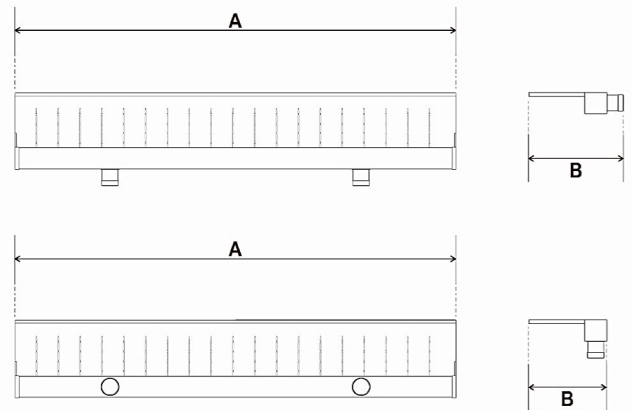

* สินค้า PRE-ORDER

SHEER 500

TECHNICAL INFO

รุ่น	รายละเอียด
JE-HA-WFS512B1	SHEER, 1 ft. width, 1" Lip Bottom Mount
JE-HA-WFS524B1	SHEER, 2 ft. width, 1" Lip Bottom Mount
JE-HA-WFS536B1	SHEER, 3 ft. width, 1" Lip Bottom Mount
JE-HA-WFS512B6	SHEER, 1 ft. width, 6" Lip Bottom Mount
JE-HA-WFS524B6	SHEER, 2 ft. width, 6" Lip Bottom Mount
JE-HA-WFS536B6	SHEER, 3 ft. width, 6" Lip Bottom Mount

* สินค้า PRE-ORDER

DIMENSION

รุ่น	Dimension (mm.)	
	A	B
SHEER, 1 ft. Width, 1" Lip Rear Mount	330	250
SHEER, 2 ft. Width, 1" Lip Rear Mount	635	250
SHEER, 3 ft. Width, 1" Lip Rear Mount	939	250
SHEER, 4 ft. Width, 1" Lip Rear Mount	1,244	250
SHEER, 5 ft. Width, 1" Lip Rear Mount	1,549	250
SHEER, 1 ft. Width, 6" Lip Rear Mount	456	250
SHEER, 2 ft. Width, 6" Lip Rear Mount	761	250
SHEER, 3 ft. Width, 6" Lip Rear Mount	1,066	250
SHEER, 4 ft. Width, 6" Lip Rear Mount	1,371	250
SHEER, 5 ft. Width, 6" Lip Rear Mount	1,676	250

DIMENSION

รุ่น	Dimension (mm.)	
	A	B
SHEER, 1 ft. Width, 1" Lip Bottom Mount	330	200
SHEER, 2 ft. Width, 1" Lip Bottom Mount	635	200
SHEER, 3 ft. Width, 1" Lip Bottom Mount	939	200
SHEER, 4 ft. Width, 1" Lip Bottom Mount	1,244	200
SHEER, 1 ft. Width, 1" Lip Bottom Mount	456	200
SHEER, 2 ft. Width, 2" Lip Bottom Mount	761	200
SHEER, 3 ft. Width, 3" Lip Bottom Mount	1,066	200
SHEER, 4 ft. Width, 4" Lip Bottom Mount	1,371	200