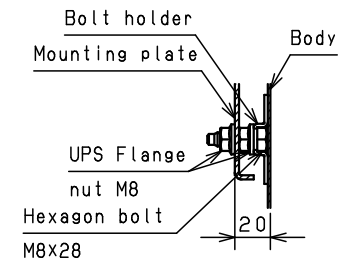

CROSS SECTION A-A
1 : 3

CROSS SECTION B-B
1 : 3

CROSS SECTION C-C
1 : 5

Model	Wall-mounting, indoor/outdoor-use, RA25-55TH	Name/Type	RA25-55TH				
Body	Steel sheet, t1.5						
Door	Steel sheet, t1.5						
Mounting plate	Steel sheet, t2.0						
Base	-	Drawing number	-			1/1	
Color	Outside	Light beige (5Y7/1) (Smooth)	A3 scale	Scale	Design	Drawing	Check
	Inside	Light beige (5Y7/1) (Smooth)		1:10	SUPAKIT	SUPAKIT	KONISHI
IP	IP55		Date	13 / Oct. / 2021			
Weight	17.1 Kg						