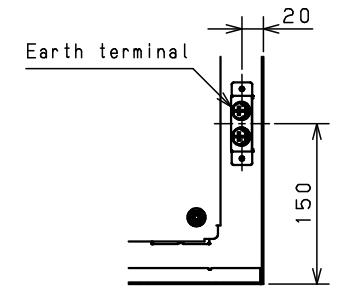

CROSS SECTION A-A
1 : 3

CROSS SECTION B-B
1 : 3

CROSS SECTION C-C
1 : 5

Model	Wall-mounting, indoor/outdoor-use, RA25-55TH	Name/Type	RA25-55TH				
Body	Steel sheet, t1.5						
Door	Steel sheet, t1.5						
Mounting plate	Steel sheet, t2.0						
Base	-	Drawing number	-			1/1	
Color	Outside	Light beige (5Y7/1) (Smooth)	A3 scale	Scale	Design	Drawing	Check
	Inside	Light beige (5Y7/1) (Smooth)		1:10	SUPAKIT	SUPAKIT	KONISHI
IP	IP55		Date	13 / Oct. / 2021			
Weight	17.1 Kg						