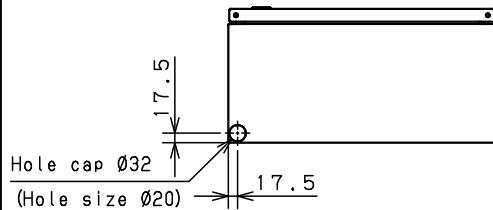

CROSS SECTION A-A
1 : 3

CROSS SECTION B-B
1 : 3

CROSS SECTION C-C
1 : 5

Model	Wall-mounting, indoor/outdoor-use, RA25-55TH	Name/Type	RA25-55TH				
Body	Steel sheet, t1.5						
Door	Steel sheet, t1.5						
Mounting plate	Steel sheet, t2.0						
Base	-	Drawing number	-			1/1	
Color	Outside	Light beige (5Y7/1) (Smooth)	A3 scale	Scale	Design	Drawing	Check
	Inside	Light beige (5Y7/1) (Smooth)		1:10	SUPAKIT	SUPAKIT	KONISHI
IP	IP55		Date	13 / Oct. / 2021			
Weight	17.1 Kg						