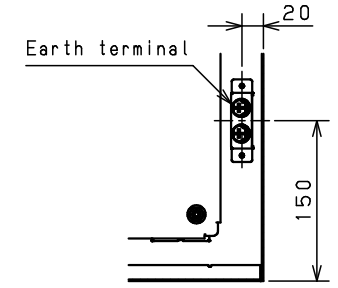

CROSS SECTION A-A  
1:3

CROSS SECTION B-B  
1:3

CROSS SECTION C-C  
1:5

AURA ELECTRIC CO. LTD.

Model	Wall-mounting, indoor/outdoor-use, RA20-96TH	Name/Type	RA20-96TH				
Body	Steel sheet, t1.5						
Door	Steel sheet, t1.5						
Mounting plate	Steel sheet, t2.0						
Base	-	Drawing number	-			1/1	
Color	Outside	Light beige (5Y7/1) (Smooth)	A3 scale	Scale	Design	Drawing	Check
	Inside	Light beige (5Y7/1) (Smooth)		1:15	SUPAKIT	SUPAKIT	KONISHI
IP	IP55	Date	13 / Oct. / 2021				
Weight	30.8 Kg						