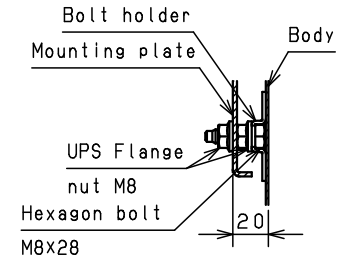

CROSS SECTION A-A  
1:3

CROSS SECTION B-B  
1:3

CROSS SECTION C-C  
1:5

AURA ELECTRIC CO. LTD.

Model	Wall-mounting, indoor/outdoor-use, RA20-96TH	Name/Type	RA20-96TH				
Body	Steel sheet, t1.5						
Door	Steel sheet, t1.5						
Mounting plate	Steel sheet, t2.0						
Base	-	Drawing number	-			1/1	
Color	Outside	Light beige (5Y7/1) (Smooth)	A3 scale	Scale	Design	Drawing	Check
	Inside	Light beige (5Y7/1) (Smooth)		1:15	SUPAKIT	SUPAKIT	KONISHI
IP	IP55	Date	13 / Oct. / 2021				
Weight	30.8 Kg						