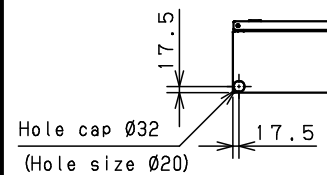

CROSS SECTION A-A  
1:3

CROSS SECTION B-B  
1:3

CROSS SECTION C-C  
1:5

AURA ELECTRIC CO. LTD.

Model	Wall-mounting, indoor/outdoor-use, RA20-96TH	Name/Type	RA20-96TH				
Body	Steel sheet, t1.5						
Door	Steel sheet, t1.5						
Mounting plate	Steel sheet, t2.0						
Base	-	Drawing number	-			1/1	
Color	Outside	Light beige (5Y7/1) (Smooth)	A3 scale	Scale	Design	Drawing	Check
	Inside	Light beige (5Y7/1) (Smooth)		1:15	SUPAKIT	SUPAKIT	KONISHI
IP	IP55	Date	13 / Oct. / 2021				
Weight	30.8 Kg						