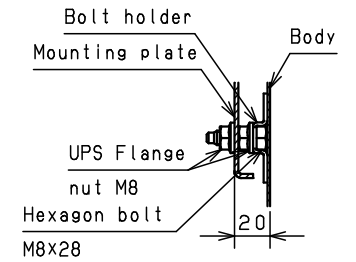

CROSS SECTION A-A
1 : 3

CROSS SECTION B-B
1 : 3

CROSS SECTION C-C
1 : 5

Model	Wall-mounting, indoor/outdoor-use, RA20-65TH		Name/Type	RA20-65TH			
Body	Steel sheet, t1.5		Drawing number	- / 1 / 1			
Door	Steel sheet, t1.5						
Mounting plate	Steel sheet, t2.0						
Base	-						
Color	Outside	Light beige (5Y7/1) (Smooth)	A3 scale	Scale	Design	Drawing	Check
	Inside	Light beige (5Y7/1) (Smooth)		1:10	SUPAKIT	SUPAKIT	KONISHI
IP	IP55		Date	13 / Oct. / 2021			
Weight	18.4 Kg						