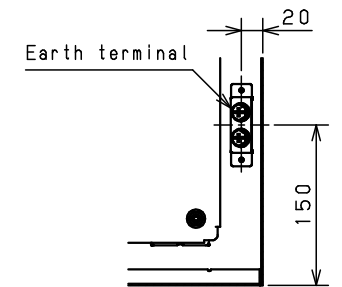

CROSS SECTION A-A
1 : 3

CROSS SECTION B-B
1 : 3

CROSS SECTION C-C
1 : 5

Model	Wall-mounting, indoor/outdoor-use, RA20-65TH		Name/Type	RA20-65TH			
Body	Steel sheet, t1.5		Drawing number	- / 1 / 1			
Door	Steel sheet, t1.5						
Mounting plate	Steel sheet, t2.0						
Base	-						
Color	Outside	Light beige (5Y7/1) (Smooth)	A3 scale	Scale	Design	Drawing	Check
	Inside	Light beige (5Y7/1) (Smooth)		1:10	SUPAKIT	SUPAKIT	KONISHI
IP	IP55		Date	13 / Oct. / 2021			
Weight	18.4 Kg						