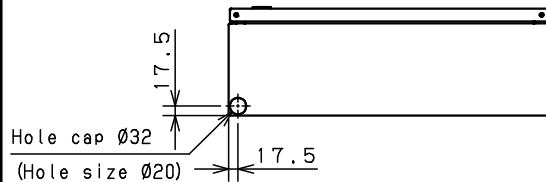

CROSS SECTION A-A
1 : 3

CROSS SECTION B-B
1 : 3

CROSS SECTION C-C
1 : 5

Model	Wall-mounting, indoor/outdoor-use, RA20-65TH		Name/Type	RA20-65TH			
Body	Steel sheet, t1.5		Drawing number	- / 1 / 1			
Door	Steel sheet, t1.5						
Mounting plate	Steel sheet, t2.0						
Base	-						
Color	Outside	Light beige (5Y7/1) (Smooth)	A3 scale	Scale	Design	Drawing	Check
	Inside	Light beige (5Y7/1) (Smooth)		1:10	SUPAKIT	SUPAKIT	KONISHI
IP	IP55		Date	13 / Oct. / 2021			
Weight	18.4 Kg						