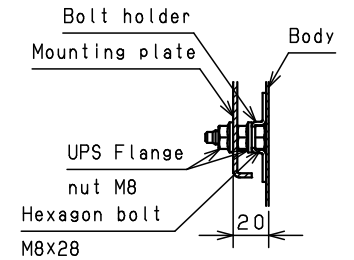

Tapped stud M6
(Behind the door)

CROSS SECTION A-A
1:3

CROSS SECTION B-B
1:3

CROSS SECTION C-C
1:5

AURA ELECTRIC CO., LTD.

Model	Wall-mounting, indoor/outdoor-use, RA20-56TH	Name/Type	RA20-56TH		
Body	Steel sheet, t1.5				
Door	Steel sheet, t1.5				
Mounting plate	Steel sheet, t2.0				
Base	-	Drawing number	-		1/1
Color	Outside Light beige (5Y7/1) (Smooth) Inside Light beige (5Y7/1) (Smooth)	A3 scale	Scale 1:15	Design SUPAKIT	Drawing SUPAKIT
IP	IP55			Check KONISHI	
Weight	18.4 Kg	Date	13 / Oct. / 2021		