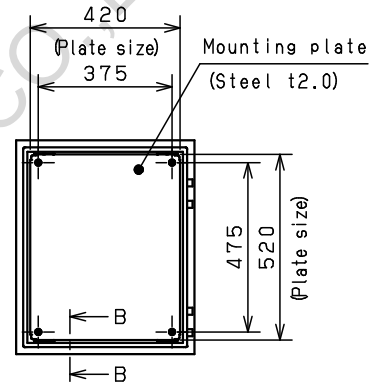

Tapped stud M6
(Behind the door)

CROSS SECTION A-A
1:3

CROSS SECTION B-B
1:3

CROSS SECTION C-C
1:5

AURA ELECTRIC CO., LTD.

Model	Wall-mounting, indoor/outdoor-use, RA20-56TH	Name/Type	RA20-56TH		
Body	Steel sheet, t1.5				
Door	Steel sheet, t1.5				
Mounting plate	Steel sheet, t2.0				
Base	-	Drawing number	-		1/1
Color	Outside Light beige (5Y7/1) (Smooth) Inside Light beige (5Y7/1) (Smooth)	A3 scale	Scale 1:15	Design SUPAKIT	Drawing SUPAKIT
IP	IP55			Check KONISHI	
Weight	18.4 Kg	Date	13 / Oct. / 2021		