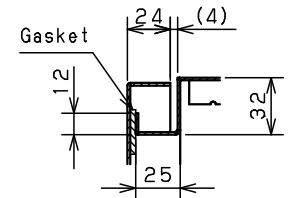

Tapped stud M6
(Behind the door)

CROSS SECTION A-A
1:3

CROSS SECTION B-B
1:3

CROSS SECTION C-C
1:5

AURA ELECTRIC CO., LTD.

Model	Wall-mounting, indoor/outdoor-use, RA20-56TH	Name/Type	RA20-56TH		
Body	Steel sheet, t1.5				
Door	Steel sheet, t1.5				
Mounting plate	Steel sheet, t2.0				
Base	-	Drawing number	-		1/1
Color	Outside Light beige (5Y7/1) (Smooth) Inside Light beige (5Y7/1) (Smooth)	A3 scale	Scale 1:15	Design SUPAKIT	Drawing SUPAKIT
IP	IP55			Check KONISHI	
Weight	18.4 Kg	Date	13 / Oct. / 2021		