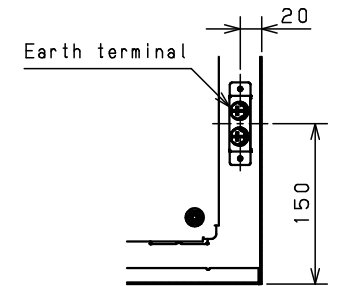

Tapped stud M6
(Behind the door)

CROSS SECTION A-A
1:3

CROSS SECTION B-B
1:3

CROSS SECTION C-C
1:5

AURA ELECTRIC CO., LTD.

Model	Wall-mounting, indoor/outdoor-use, RA20-56TH	Name/Type	RA20-56TH		
Body	Steel sheet, t1.5				
Door	Steel sheet, t1.5				
Mounting plate	Steel sheet, t2.0				
Base	-	Drawing number	-		1/1
Color	Outside Light beige (5Y7/1) (Smooth) Inside Light beige (5Y7/1) (Smooth)	A3 scale	Scale 1:15	Design SUPAKIT	Drawing SUPAKIT
IP	IP55			Check KONISHI	
Weight	18.4 Kg	Date	13 / Oct. / 2021		