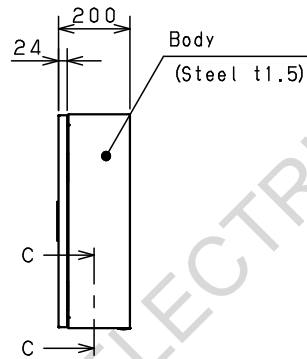

Tapped stud M6
(Behind the door)

CROSS SECTION A-A
1:3

CROSS SECTION B-B
1:3

CROSS SECTION C-C
1:5

AURA ELECTRIC CO., LTD.

Model	Wall-mounting, indoor/outdoor-use, RA20-56TH	Name/Type	RA20-56TH		
Body	Steel sheet, t1.5				
Door	Steel sheet, t1.5				
Mounting plate	Steel sheet, t2.0				
Base	-	Drawing number	-		1/1
Color	Outside Light beige (5Y7/1) (Smooth) Inside Light beige (5Y7/1) (Smooth)	A3 scale	Scale 1:15	Design SUPAKIT	Drawing SUPAKIT
IP	IP55			Check KONISHI	
Weight	18.4 Kg	Date	13 / Oct. / 2021		