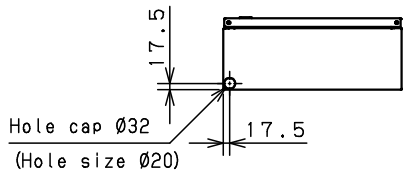

Tapped stud M6
(Behind the door)

CROSS SECTION A-A
1:3

CROSS SECTION B-B
1:3

CROSS SECTION C-C
1:5

AURA ELECTRIC CO., LTD.

Model	Wall-mounting, indoor/outdoor-use, RA20-56TH	Name/Type	RA20-56TH		
Body	Steel sheet, t1.5				
Door	Steel sheet, t1.5				
Mounting plate	Steel sheet, t2.0				
Base	-	Drawing number	-		1/1
Color	Outside Light beige (5Y7/1) (Smooth) Inside Light beige (5Y7/1) (Smooth)	A3 scale	Scale 1:15	Design SUPAKIT	Drawing SUPAKIT
IP	IP55			Check KONISHI	
Weight	18.4 Kg	Date	13 / Oct. / 2021		