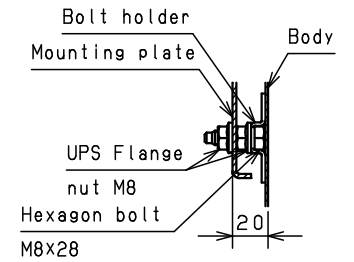

CROSS SECTION A-A  
1 : 3

CROSS SECTION B-B  
1 : 3

CROSS SECTION C-C  
1 : 5

Model	Wall-mounting, indoor/outdoor-use, RA20-45TH			Name/Type	RA20-45TH			
Body	Steel sheet, t1.5							
Door	Steel sheet, t1.5							
Mounting plate	Steel sheet, t2.0							
Base	-			Drawing number	- / 1 / 1			
Color	Outside	Light beige (5Y7/1) (Smooth)						
	Inside	Light beige (5Y7/1) (Smooth)		A3 scale	Scale	Design	Drawing	Check
IP	IP55				1:10	SUPAKIT	SUPAKIT	KONISHI
Weight	13.2 Kg			Date	13 / Oct. / 2021			