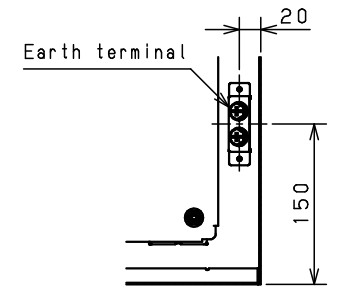

CROSS SECTION A-A  
1 : 3

CROSS SECTION B-B  
1 : 3

CROSS SECTION C-C  
1 : 5

Model	Wall-mounting, indoor/outdoor-use, RA20-45TH			Name/Type	RA20-45TH			
Body	Steel sheet, t1.5							
Door	Steel sheet, t1.5							
Mounting plate	Steel sheet, t2.0							
Base	-			Drawing number	- / 1 / 1			
Color	Outside	Light beige (5Y7/1) (Smooth)						
	Inside	Light beige (5Y7/1) (Smooth)		A3 scale	Scale	Design	Drawing	Check
IP	IP55				1:10	SUPAKIT	SUPAKIT	KONISHI
Weight	13.2 Kg			Date	13 / Oct. / 2021			