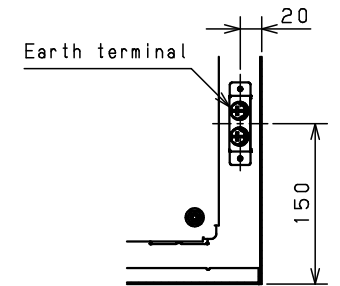

CROSS SECTION A-A
1:3

CROSS SECTION B-B
1:3

CROSS SECTION C-C
1:5

Model	Wall-mounting, indoor/outdoor-use, RA16-57TH	Name/Type	RA16-57TH		
Body	Steel sheet, t1.5				
Door	Steel sheet, t1.5				
Mounting plate	Steel sheet, t2.0				
Base	-	Drawing number	-		1/1
Color	Outside Light beige (5Y7/1) (Smooth) Inside Light beige (5Y7/1) (Smooth)	A3 scale	Scale 1:15	Design SUPAKIT	Drawing SUPAKIT
IP	IP55			Check KONISHI	
Weight	20.1 Kg	Date	13 / Oct. / 2021		