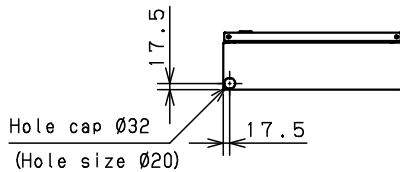

CROSS SECTION A-A
1:3

CROSS SECTION B-B
1:3

CROSS SECTION C-C
1:5

Model	Wall-mounting, indoor/outdoor-use, RA16-57TH	Name/Type	RA16-57TH		
Body	Steel sheet, t1.5				
Door	Steel sheet, t1.5				
Mounting plate	Steel sheet, t2.0				
Base	-	Drawing number	-		1/1
Color	Outside Light beige (5Y7/1) (Smooth) Inside Light beige (5Y7/1) (Smooth)	A3 scale	Scale 1:15	Design SUPAKIT	Drawing SUPAKIT
IP	IP55			Check KONISHI	
Weight	20.1 Kg	Date	13 / Oct. / 2021		