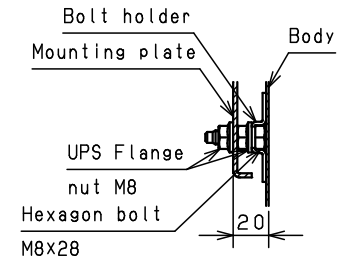

CROSS SECTION A-A
1:3

CROSS SECTION B-B
1:3

CROSS SECTION C-C
1:5

Model	Wall-mounting, indoor/outdoor-use, RA16-57TH	Name/Type	RA16-57TH		
Body	Steel sheet, t1.5				
Door	Steel sheet, t1.5				
Mounting plate	Steel sheet, t2.0				
Base	-	Drawing number	-		1/1
Color	Outside Light beige (5Y7/1) (Smooth) Inside Light beige (5Y7/1) (Smooth)	A3 scale	Scale 1:15	Design SUPAKIT	Drawing SUPAKIT
IP	IP55			Check KONISHI	
Weight	20.1 Kg	Date	13 / Oct. / 2021		