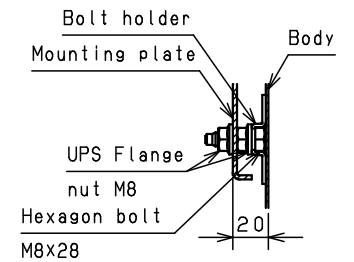

CROSS SECTION A-A
1 : 3

CROSS SECTION B-B
1 : 3

CROSS SECTION C-C
1 : 5

AURA ELECTRIC CO., LTD.

Model	Wall-mounting, indoor/outdoor-use, RA16-33TH		Name/Type	RA16-33TH			
Body	Steel sheet, t1.5						
Door	Steel sheet, t1.5						
Mounting plate	Steel sheet, t2.0						
Base	-		Drawing number	-			
Color	Outside	Light beige (5Y7/1) (Smooth)		A3 scale	Scale	Design	Drawing
IP	Inside	Light beige (5Y7/1) (Smooth)	1:10		SUPAKIT	SUPAKIT	KONISHI
Weight	6.4 Kg		Date	13 / Oct. / 2021			