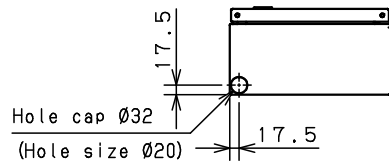

CROSS SECTION A-A
1 : 3

CROSS SECTION B-B
1 : 3

CROSS SECTION C-C
1 : 5

AURA ELECTRIC CO., LTD.

Model	Wall-mounting, indoor/outdoor-use, RA16-33TH		Name/Type	RA16-33TH			
Body	Steel sheet, t1.5						
Door	Steel sheet, t1.5						
Mounting plate	Steel sheet, t2.0						
Base	-		Drawing number	-			
Color	Outside	Light beige (5Y7/1) (Smooth)		A3 scale	Scale	Design	Drawing
IP	Inside	Light beige (5Y7/1) (Smooth)	1:10		SUPAKIT	SUPAKIT	KONISHI
Weight	6.4 Kg		Date	13 / Oct. / 2021			