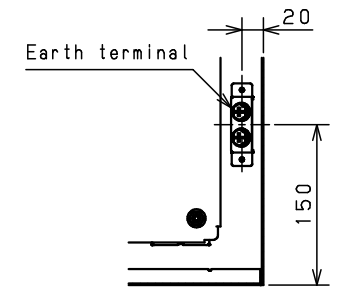

CROSS SECTION A-A
1 : 3

CROSS SECTION B-B
1 : 3

CROSS SECTION C-C
1 : 5

AURA ELECTRIC CO., LTD.

Model	Wall-mounting, indoor/outdoor-use, RA16-33TH		Name/Type	RA16-33TH			
Body	Steel sheet, t1.5						
Door	Steel sheet, t1.5						
Mounting plate	Steel sheet, t2.0						
Base	-		Drawing number	-			
Color	Outside	Light beige (5Y7/1) (Smooth)		A3 scale	Scale	Design	Drawing
IP	Inside	Light beige (5Y7/1) (Smooth)	1:10		SUPAKIT	SUPAKIT	KONISHI
Weight	6.4 Kg		Date	13 / Oct. / 2021			