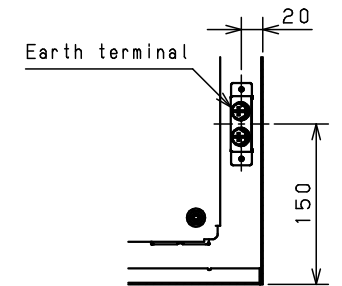

CROSS SECTION A-A
 1:3

CROSS SECTION B-B
 1:3

CROSS SECTION C-C
 1:5

AURA ELECTRIC CO., LTD.

Model	Wall-mounting, indoor/outdoor-use, RA12-34TH			Name/Type	RA12-34TH			
Body	Steel sheet, t1.5							
Door	Steel sheet, t1.5							
Mounting plate	Steel sheet, t2.0							
Base	-			Drawing number	- / 1			
Color	Outside	Light beige (5Y7/1) (Smooth)						
	Inside	Light beige (5Y7/1) (Smooth)		A3 scale	Scale	Design	Drawing	Check
IP	IP55				1:10	SUPAKIT	SUPAKIT	KONISHI
Weight	7.4 Kg			Date	13 / Oct. / 2021			