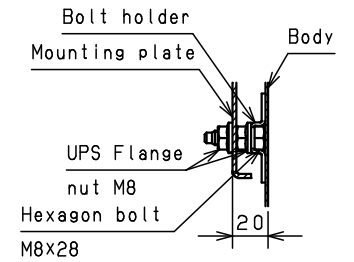

CROSS SECTION A-A
 1:3

CROSS SECTION B-B
 1:3

CROSS SECTION C-C
 1:5

AURA ELECTRIC CO., LTD.

Model	Wall-mounting, indoor/outdoor-use, RA12-34TH			Name/Type	RA12-34TH			
Body	Steel sheet, t1.5							
Door	Steel sheet, t1.5							
Mounting plate	Steel sheet, t2.0							
Base	-			Drawing number	- / 1			
Color	Outside	Light beige (5Y7/1) (Smooth)						
	Inside	Light beige (5Y7/1) (Smooth)		A3 scale	Scale	Design	Drawing	Check
IP	IP55				1:10	SUPAKIT	SUPAKIT	KONISHI
Weight	7.4 Kg			Date	13 / Oct. / 2021			