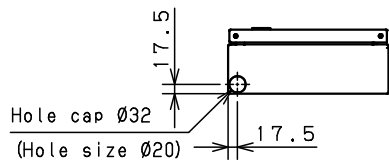

CROSS SECTION A-A
 1:3

CROSS SECTION B-B
 1:3

CROSS SECTION C-C
 1:5

AURA ELECTRIC CO., LTD.

Model	Wall-mounting, indoor/outdoor-use, RA12-34TH			Name/Type	RA12-34TH			
Body	Steel sheet, t1.5							
Door	Steel sheet, t1.5							
Mounting plate	Steel sheet, t2.0							
Base	-			Drawing number	- / 1			
Color	Outside	Light beige (5Y7/1) (Smooth)						
	Inside	Light beige (5Y7/1) (Smooth)		A3 scale	Scale	Design	Drawing	Check
IP	IP55				1:10	SUPAKIT	SUPAKIT	KONISHI
Weight	7.4 Kg			Date	13 / Oct. / 2021			