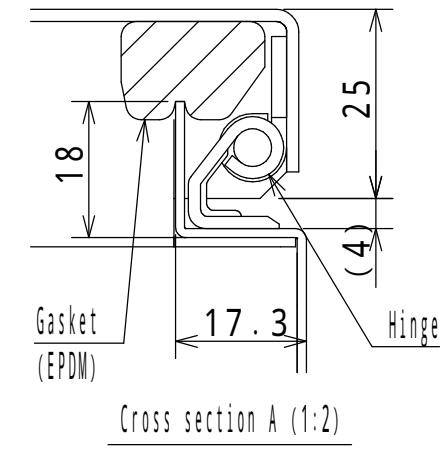

AURA ELECTRIC CO., LTD.

NOTE

1. The door opening angle is approximately 115°.

Enclosure specification		Model	CH20-435A						
Type	Indoor use, CH20-435A	Drawing A3 scale	1/2						
Body	Steel t 1.2								
Door	Steel t 1.6								
Mounting plate	Steel t 1.6	Scale	1:10	Design	MIZUNO	Draw	NGUYEN	Check	SUZUKI
Color	Standard / Light beige (5Y7/1)	Date:	25 / Mar. / 2021						
IP	IP4X								
Weight	8.1 kg								