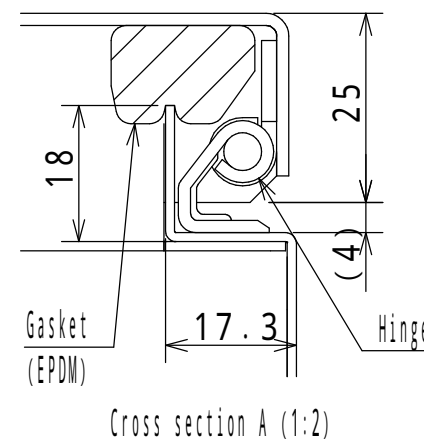

AURA ELECTRIC CO., LTD.

NOTE

1. The door opening angle is approximately 115°.

Enclosure specification		Model	CH12-43A						
Type	Indoor use, CH12-43A	Mounting plate A3 scale	1/2						
Body	Steel t 1.2								
Door	Steel t 1.6								
Mounting plate	Steel t 1.6	Scale	1:10	Design	MIZUNO	Draw	NGUYEN	Check	SUZUKI
Color	Standard / Light beige (5Y7/1)	Date: 25 / Mar. / 2021							
IP	IP4X								
Weight	6.2 kg								