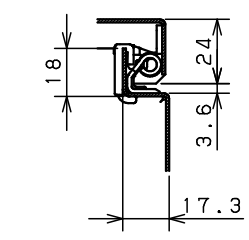

CROSS SECTION A-A
1:2

CROSS SECTION B-B
1:2

CROSS SECTION C-C
1:2

Model	Wall-mounting, indoor-use, CH12-225TH			Name/ Type	CH12-225TH			
Body	Steel sheet, t1.2							
Door	Steel sheet, t1.2							
Mounting plate	Steel sheet, t1.5							
Base	-			Drawing number	- / 1 1			
Color	Outside	Light beige (5Y7/1)	(Smooth)					
	Inside	Light beige (5Y7/1)	(Smooth)	A3 scale	Scale	Design	Drawing	Check
IP	IP4X				1:4	SUPAKIT	SUPAKIT	KONISHI
Weight	3.0 Kg			Date	13 / Oct. / 2021			