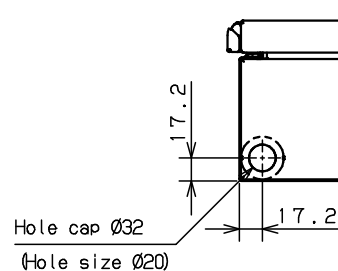

CROSS SECTION A-A
1:2

CROSS SECTION B-B
1:2

CROSS SECTION C-C
1:2

Model	Wall-mounting, indoor-use, CH12-225TH			Name/ Type	CH12-225TH			
Body	Steel sheet, t1.2							
Door	Steel sheet, t1.2							
Mounting plate	Steel sheet, t1.5							
Base	-			Drawing number	- / 1 1			
Color	Outside	Light beige (5Y7/1)	(Smooth)					
	Inside	Light beige (5Y7/1)	(Smooth)	A3 scale	Scale	Design	Drawing	Check
IP	IP4X				1:4	SUPAKIT	SUPAKIT	KONISHI
Weight	3.0 Kg			Date	13 / Oct. / 2021			