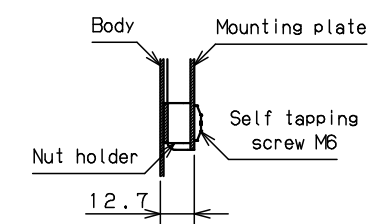

CROSS SECTION A-A
1:2

CROSS SECTION B-B
1:2

CROSS SECTION C-C
1:2

Model	Wall-mounting, indoor-use, CH12-225TH			Name/ Type	CH12-225TH			
Body	Steel sheet, t1.2							
Door	Steel sheet, t1.2							
Mounting plate	Steel sheet, t1.5							
Base	-			Drawing number	- / 1 1			
Color	Outside	Light beige (5Y7/1)	(Smooth)					
	Inside	Light beige (5Y7/1)	(Smooth)	A3 scale	Scale	Design	Drawing	Check
IP	IP4X				1:4	SUPAKIT	SUPAKIT	KONISHI
Weight	3.0 Kg			Date	13 / Oct. / 2021			