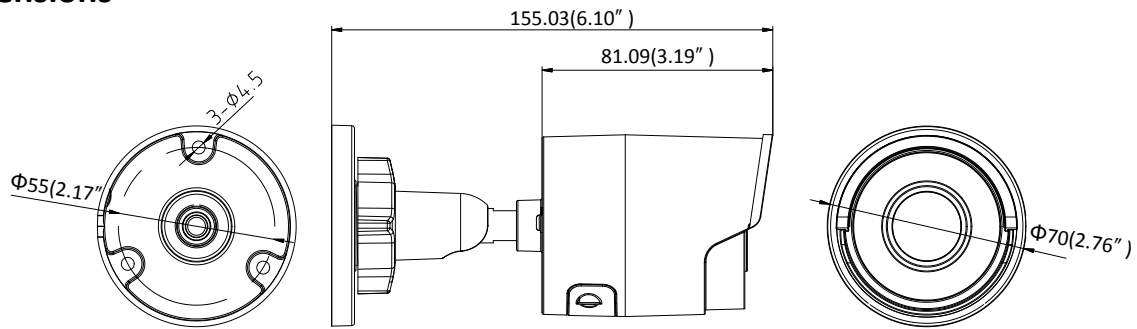

Dimensions

Unit: mm

Accessories

Distributed by