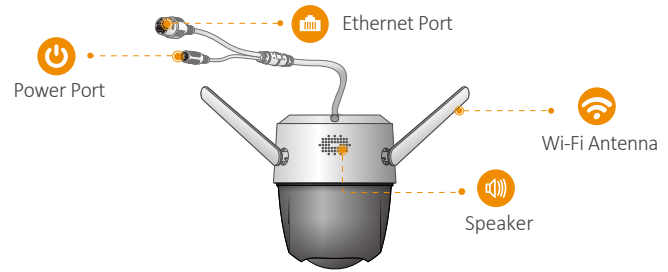

Specifications

Camera

1/2.7" 4 Megapixel Progressive CMOS
4MP(2560x 1440)
Night Vision: 30m(98ft) Distance
3.6mm/6mm Fixed Lens
Field of View: 3.6mm: 88° (H), 44° (V), 105° (D)
6mm: 54° (H), 29° (V), 63° (D)
355° Pan & 0~90° Tilt

Video & Audio

Video Compression : H.265/H.264
Up to 25/30 fps Frame Rate
16x Digital Zoom
Built-in Mic & Speaker, 110dB Siren
Two-way Audio

Notice Management

Motion Detection
Configurable Region
Human Detection

Network

1 x 100Mbps Ethernet Port
Wi-Fi:IEEE802.11b/g/n, Dual Antenna 120m Open Field
Imou App: iOS, Android
ONVIF

Auxiliary Interface

Micro SD Card Slot (up to 256GB)
Built-in Mic & Speaker
Reset Button

General

DC 12V1A Power Supply
Power Consumption:<5.32W
Material: Plastic
Working Environment:-30° C~+60° C, Less Than 95%RH
CE, FCC,
IP66

What's in the box

- 1x Camera
- 1x Quick Start Guide
- 1x Power Adapter
- 1x Mounting Template
- 1x Mounting Bracket
- 1x Waterproof Connector
- 1x Screw and Anchor pack