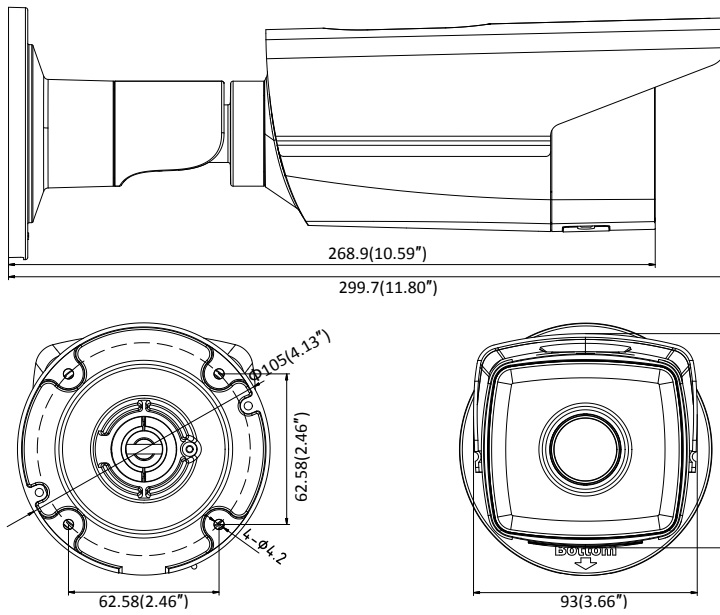

Available Model

DS-2CD2T25FWD-I5(2.8 mm), DS-2CD2T25FWD-I5(4 mm), DS-2CD2T25FWD-I5(6 mm), DS-2CD2T25FWD-I5(8 mm),
DS-2CD2T25FWD-I5(12 mm)
DS-2CD2T25FWD-I8(2.8 mm), DS-2CD2T25FWD-I8(4 mm), DS-2CD2T25FWD-I8(6 mm), DS-2CD2T25FWD-I8(8 mm),
DS-2CD2T25FWD-I8(12 mm)

Dimension

Unit: mm (inch)