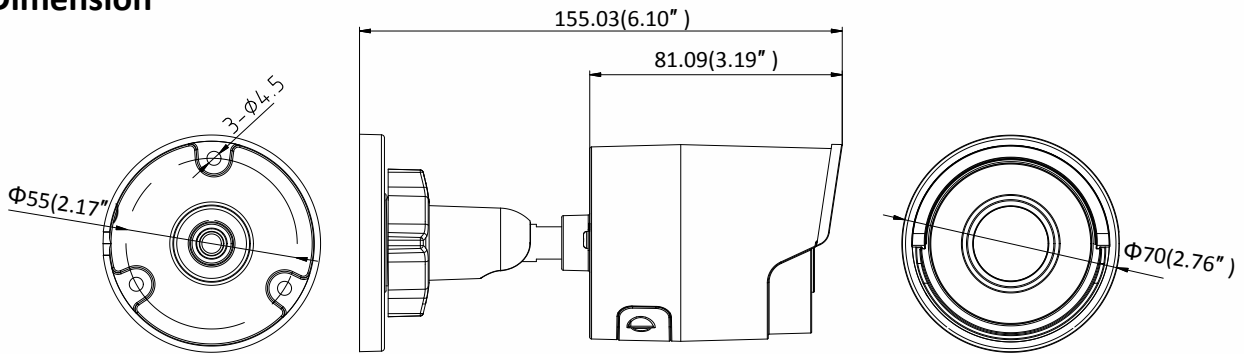

Dimension

Unit: mm

Accessory

Distributed by

HIKVISION

Headquarters

No.555 Qianmo Road, Binjiang District,
Hangzhou 310051, China
T +86-571-8807-5998
overseasbusiness@hikvision.com

Hikvision USA
T +1-909-895-0400
sales.usa@hikvision.com

Hikvision Italy
T +39-0438-6902
info.it@hikvision.com

Hikvision Singapore
T +65-6684-4718
sg@hikvision.com

Hikvision Africa
T +27 (10) 0351172
sale.africa@hikvision.com

Hikvision Europe
T +31-23-55-42-770
info.eu@hikvision.com

Hikvision France
T +33(0)1-85-330-450
info.fr@hikvision.com

Hikvision Oceania
T +61-2-8599-4233
salesau@hikvision.com

Hikvision Hong Kong
T +852-2151-1761

Hikvision Middle East
T +971-4-8816086
salesme@hikvision.com

Hikvision Spain
T +34-91-737-16-55
info.es@hikvision.com

Hikvision Canada
T +1-909-895-0400
sales.usa@hikvision.com

Hikvision Russia
T +7-495-669-67-99
saleru@hikvision.com

Hikvision Poland
T +48-22-460-01-50
poland@hikvision.com

Hikvision Korea
T +82-31-731-8841
sales.korea@hikvision.com

Hikvision India
T +91-22-28469900
sales@pramahikvision.com

Hikvision UK
T +01628-902140
support.uk@hikvision.com

Hikvision Brazil
T +55 11 3318-0050
Latam.support@hikvision.com