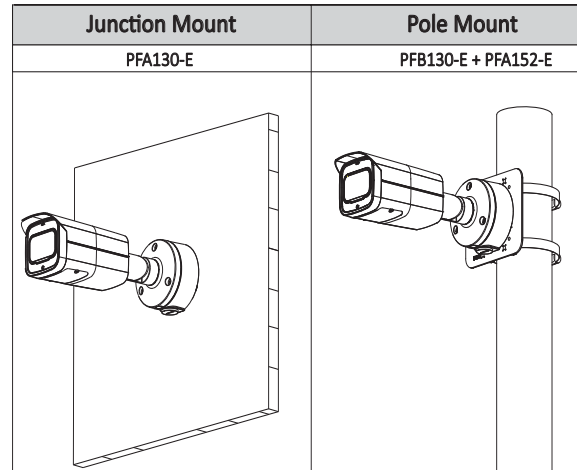

Construction

Casing	Metal
Dimensions	244.1mm×79mm×75.9mm (9.61"×3.11"×2.99")
Net Weight	0.815kg (1.80lb)
Gross Weight	1.08kg (2.38lb)

Ordering Information

Type	Part Number	Description
2MP camera	DH-IPC-HFW2231TP-ZAS	2MP WDR IR Bullet Network Camera, PAL
	DH-IPC-HFW2231TN-ZAS	2MP WDR IR Bullet Network Camera, NTSC
	IPC-HFW2231TP-ZAS	2MP WDR IR Bullet Network Camera, PAL
	IPC-HFW2231TN-ZAS	2MP WDR IR Bullet Network Camera, NTSC
	DH-IPC-HFW2231TP-VFAS	2MP WDR IR Bullet Network Camera, PAL
	DH-IPC-HFW2231TN-VFAS	2MP WDR IR Bullet Network Camera, NTSC
	IPC-HFW2231TP-VFAS	2MP WDR IR Bullet Network Camera, PAL
	IPC-HFW2231TN-VFAS	2MP WDR IR Bullet Network Camera, NTSC
Accessories (optional)	PFA130-E	Junction box
	PFA152-E	Pole mount

Accessories

Optional:

PFA130-E
Junction Box

PFA152-E
Pole Mount

Dimensions (mm/inch)