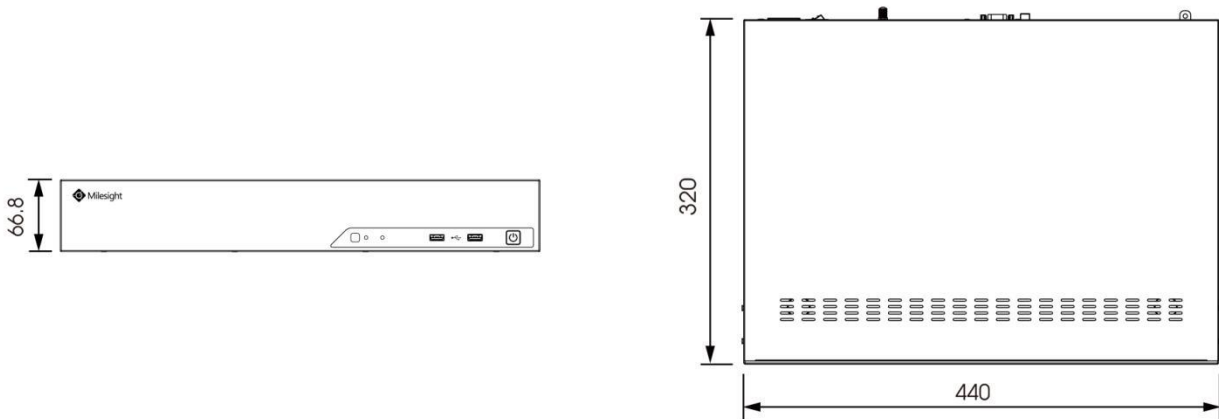

4K H.265 PoE NVR 7000 Series

Interfaces

1. Run Indicator   2. HDD Indicator   3. USB   4. Power
5. PoE Ports   6. LAN   7. Audio Out   8. Audio In
9. RS-232   10. VGA   11. HDMI   12. USB
13. RS-485   14. Alarm Out   15. Alarm In   16. Power

Installation of HDDs

Structure Diagrams

Units: mm

Naming Convention

MileSight Technology Co.,Ltd. | www.milesight.com

HEADQUARTERS
Add: No.23 Wanghai Road, 2nd Software Park, Xiamen, China
Tel: +86-592-5922772   Mail: sales@milesight.com

MILEIGHT USA
Add: 7509 N.W. 36th Street, Miami, Florida 33166, USA
Tel: +1-305-764-3474   Mail: sales@milesightusa.com