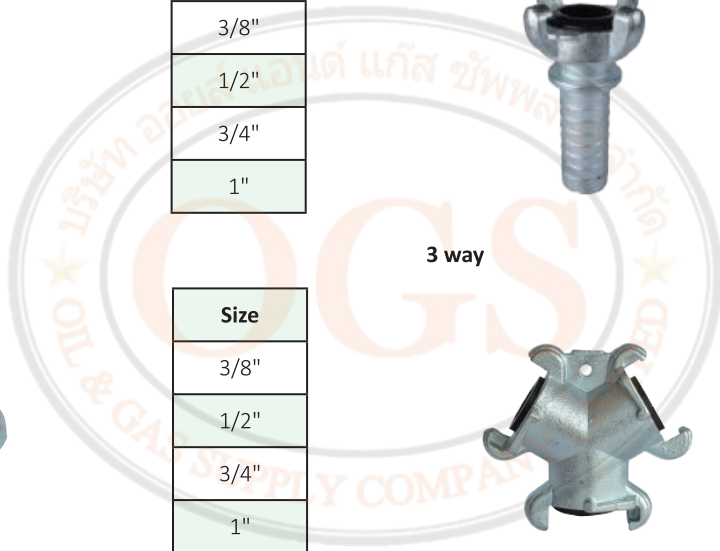

COUPLING & CLAMP

AIR HOSE COUPLING

AMERICAN TYPE

Hose End

Size
3/8"
1/2"
3/4"
1"

Female End

Size
3/8"
1/2"
3/4"
1"

Male End

Size
3/8"
1/2"
3/4"
1"

Four Lug

Size
1-1/4"
1-1/2"
2"

PLUG

Size
3/8"
1/2"
3/4"
1"

3 way

Size
3/8"
1/2"
3/4"
1"

COUPLING & CLAMP