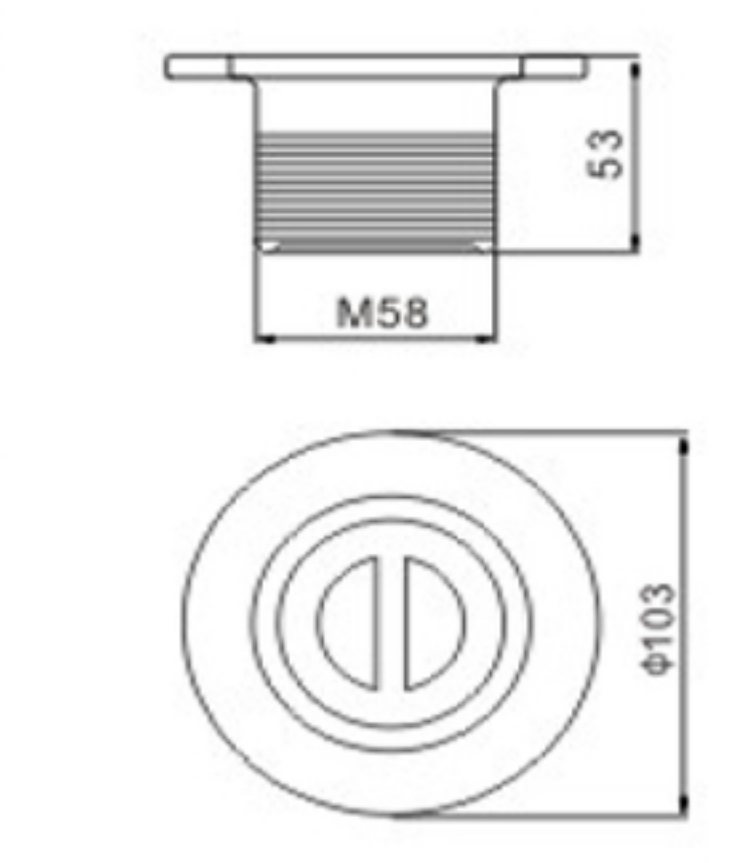

Products	Jet
Model	WL-BPH02
Colour	White
Material	ABS

Products	Jet
Model	WL-ASL01
Colour	White
Material	ABS

Products	Jet
Model	WL-ASL02
Colour	White
Material	ABS

Products	Suction Head
Model	WL-ACW01
Colour	White
Material	ABS

Products	Suction Head
Model	WL-ACW02
Colour	White
Material	ABS

Products	Adjustable Inlet (1.5")
Model	WL-AJH01
Colour	White
Material	ABS

Products	Adjustable Inlet
Model	WL-AJH02
Colour	White
Material	ABS

Products	Adjustable Inlet
Model	WL-AJH03
Colour	White
Material	ABS

Products	Adjustable Inlet (3")
Model	WL-AJH31
Colour	White
Material	ABS

Products	Adjustable Inlet
Model	WL-AJH04
Colour	White
Material	ABS