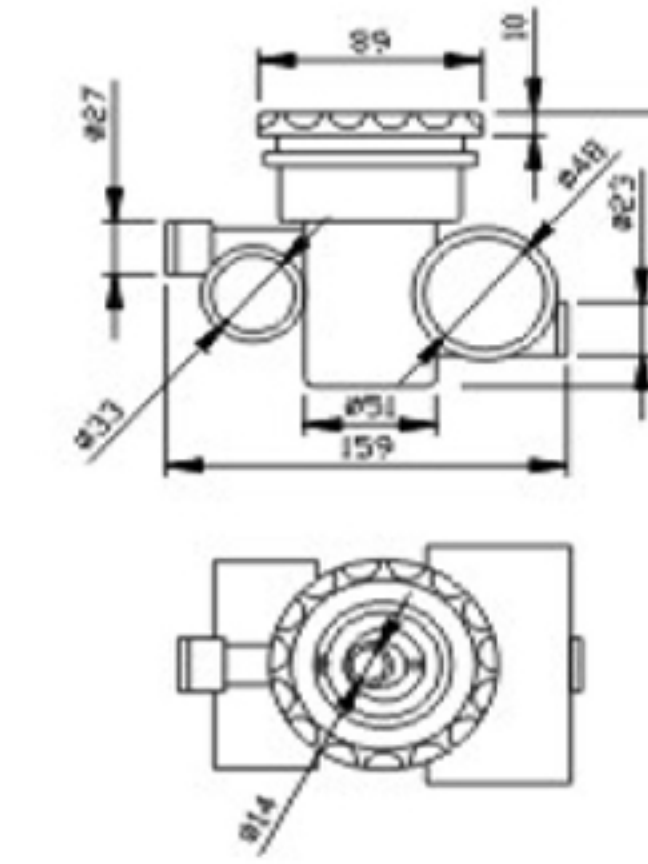

Products	Jet
Model	WL-AXP01
Colour	White
Material	ABS