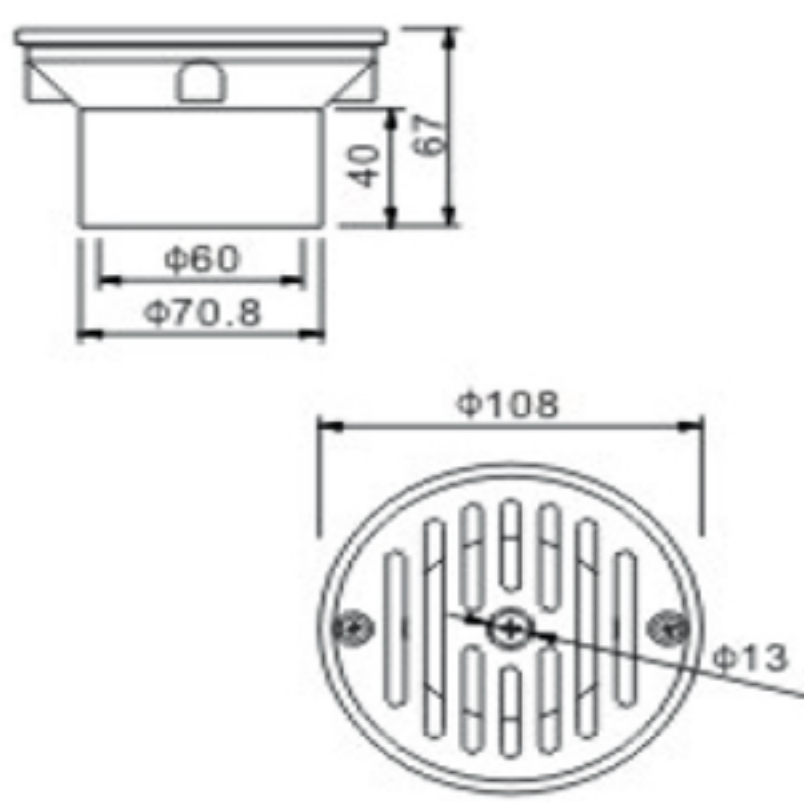

Products	Suction Head
Model	WL-ACW02
Colour	White
Material	ABS

Products	Adjustable Inlet (1.5")
Model	WL-AJH01
Colour	White
Material	ABS

Products	Adjustable Inlet
Model	WL-AJH02
Colour	White
Material	ABS

Products	Adjustable Inlet
Model	WL-AJH03
Colour	White
Material	ABS

Products	Adjustable Inlet (3")
Model	WL-AJH31
Colour	White
Material	ABS

Products	Adjustable Inlet
Model	WL-AJH04
Colour	White
Material	ABS

Products	Adjustable Inlet
Model	WL-AJH05
Colour	White
Material	ABS

POOL FITTINGS

POOL FITTINGS & CLEANERS

Products	Adjustable Inlet(2")
Model	WL-AJH21
Colour	White
Material	ABS

Products	Gutter Drain
Model	WL-AYK01
Colour	White
Material	ABS