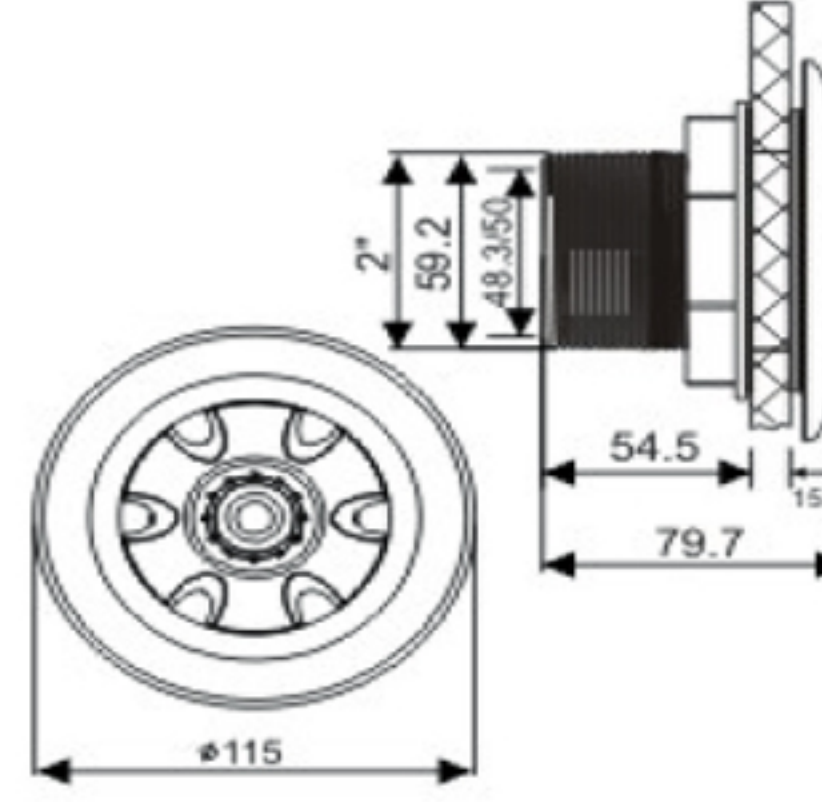

Products	Multiflow Wall Inlets for liner pool
Model	WL-PJH25V
Colour	White
Material	ABS