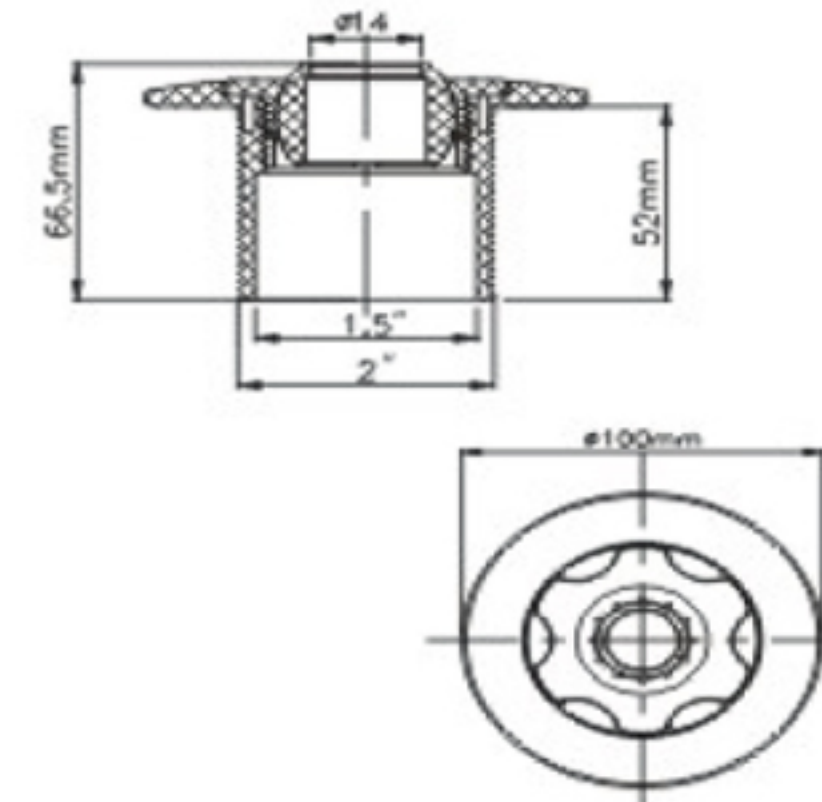

Products	Adjustable Inlet
Model	WL-AJH05
Colour	White
Material	ABS

POOL FITTINGS

POOL FITTINGS & CLEANERS

Products	Adjustable Inlet(2")
Model	WL-AJH21
Colour	White
Material	ABS

Products	Gutter Drain
Model	WL-AYK01
Colour	White
Material	ABS

Products	Eyeball Inlet For Concrete Pool
Model	WL-EJH14C
Colour	White
Material	ABS

Products	Eyeball Inlet For liner Pool
Model	WL-EJH14V
Colour	White
Material	ABS

Products	Eyeball Inlet For Concrete Pool
Model	WL-EJH20C
Colour	White
Material	ABS