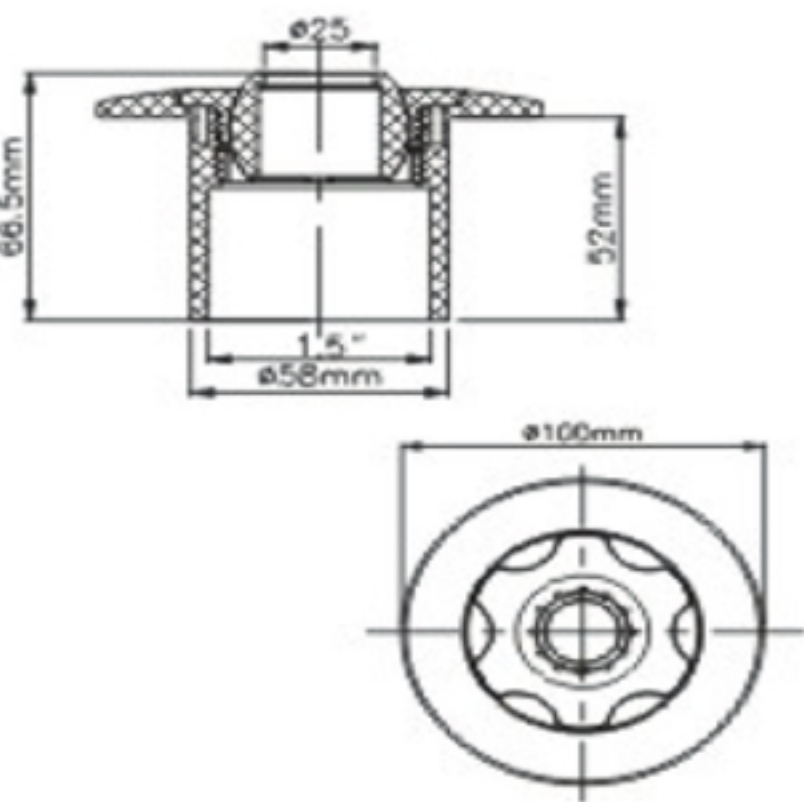

Products	Eyeball Inlet For Concrete Pool
Model	WL-EJH14C
Colour	White
Material	ABS

Products	Eyeball Inlet For liner Pool
Model	WL-EJH14V
Colour	White
Material	ABS

Products	Eyeball Inlet For Concrete Pool
Model	WL-EJH20C
Colour	White
Material	ABS

Products	Eyeball Inlet For liner Pool
Model	WL-EJH20V
Colour	White
Material	ABS

Products	Eyeball Inlet For Concrete Pool
Model	WL-EJH25C
Colour	White
Material	ABS

Products	Eyeball Inlet For liner Pool
Model	WL-EJH25V
Colour	White
Material	ABS