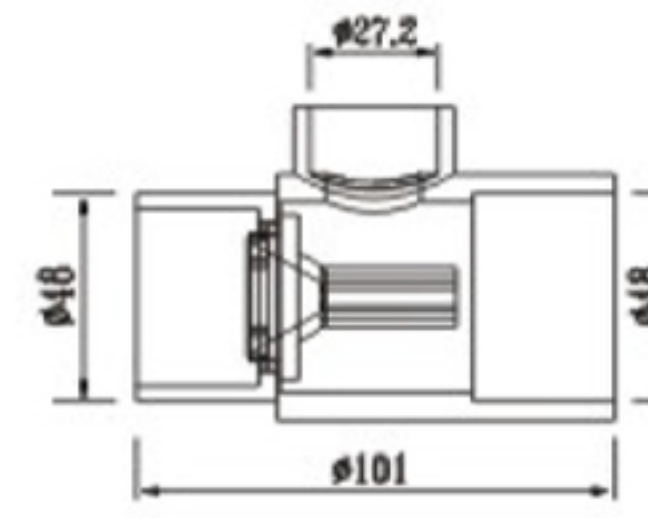

Products	Jet
Model	WL-ASL01
Colour	White
Material	ABS