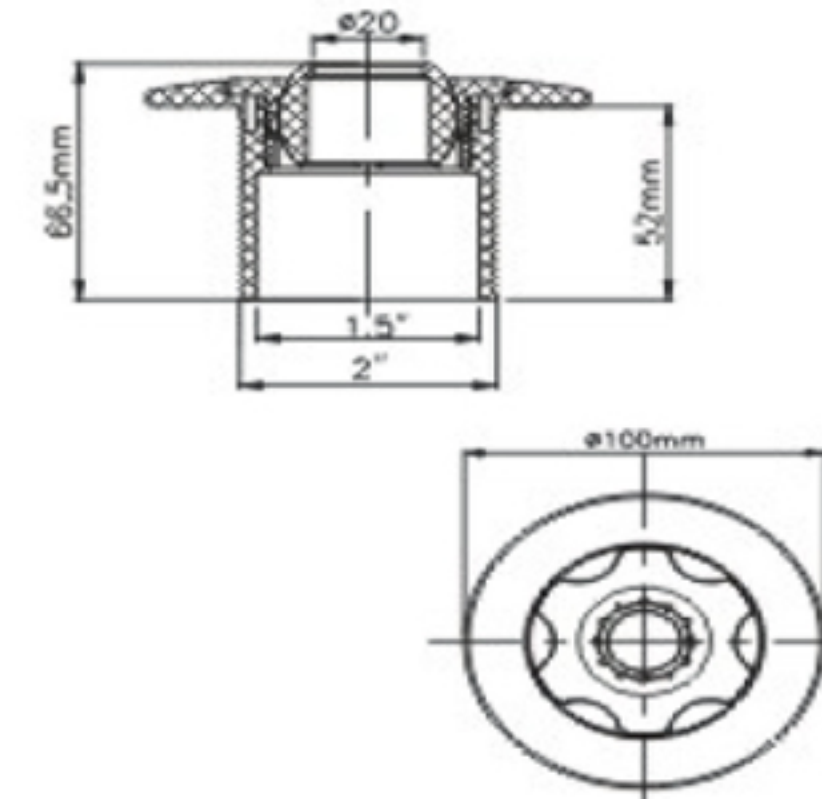

Products	Adjustable Inlet
Model	WL-AJH05
Colour	White
Material	ABS

POOL FITTINGS

POOL FITTINGS & CLEANERS

Products	Adjustable Inlet(2")
Model	WL-AJH21
Colour	White
Material	ABS

Products	Gutter Drain
Model	WL-AYK01
Colour	White
Material	ABS

Products	Eyeball Inlet For Concrete Pool
Model	WL-EJH14C
Colour	White
Material	ABS

Products	Eyeball Inlet For liner Pool
Model	WL-EJH14V
Colour	White
Material	ABS

Products	Eyeball Inlet For Concrete Pool
Model	WL-EJH20C
Colour	White
Material	ABS