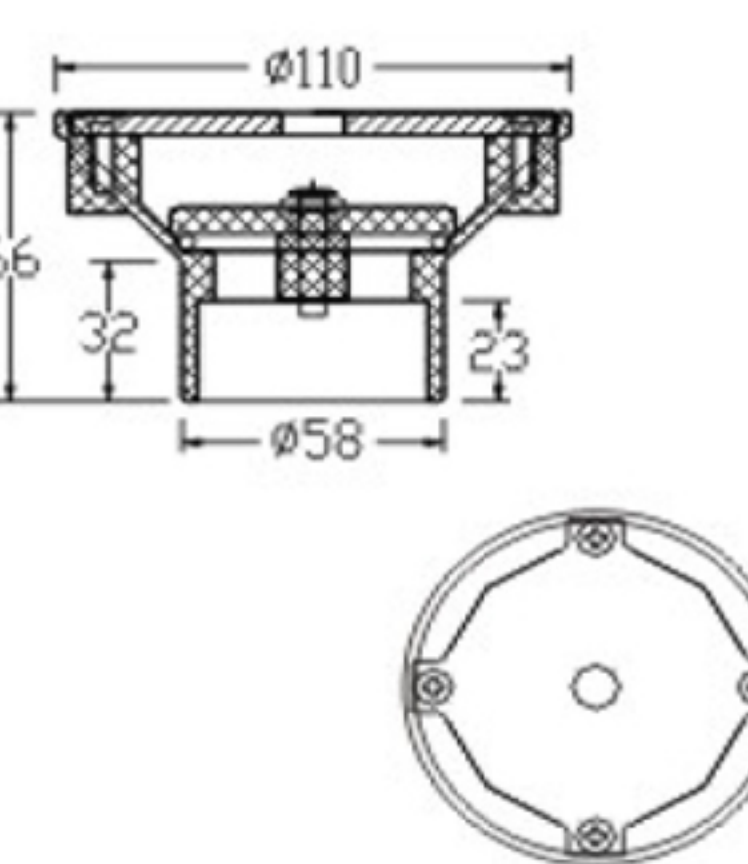

Products	Adjustable Inlet
Model	WL-AJH05
Colour	White
Material	ABS