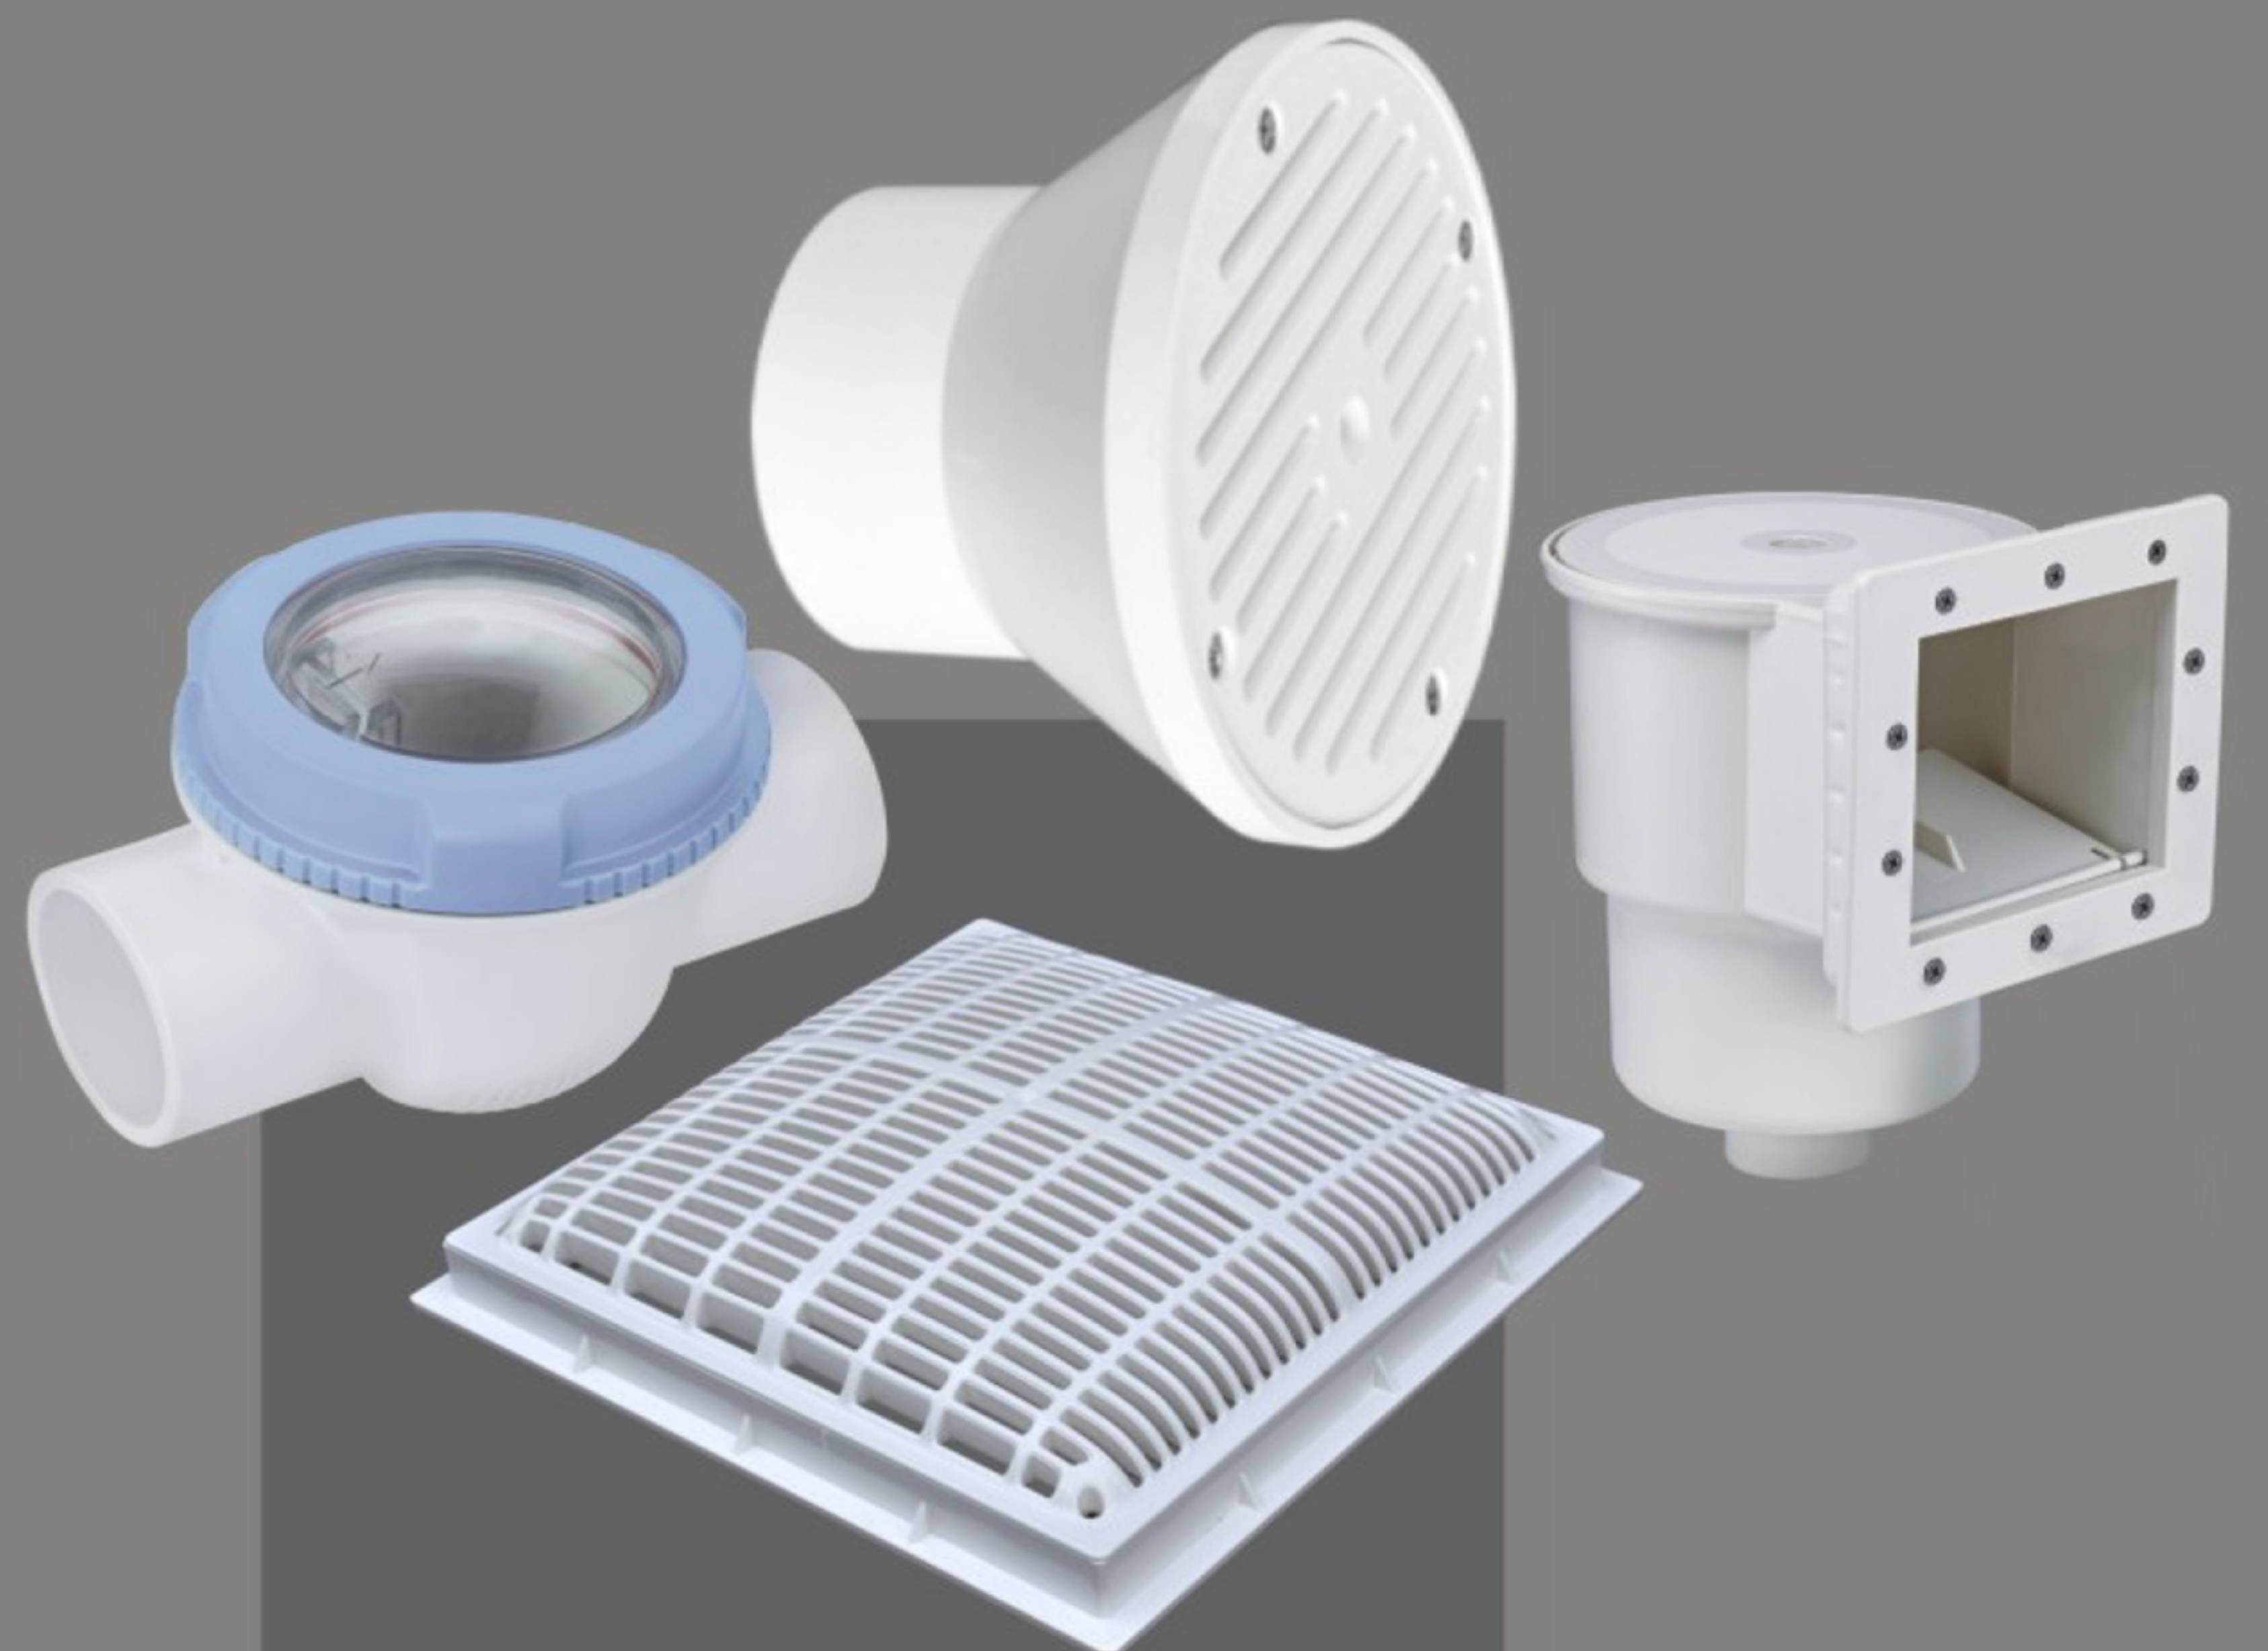

POOL FITTINGS & CLEANERS

POOL FITTINGS

POOL FITTINGS

POOL FITTINGS & CLEANERS

Products	Jet
Model	WL-APH02
Colour	White
Material	ABS

Products	Jet
Model	WL-APH03
Colour	White
Material	ABS

Products	Jet
Model	WL-AXP01
Colour	White
Material	ABS

Products	Jet
Model	WL-BPH02
Colour	White
Material	ABS

Products	Jet
Model	WL-ASL01
Colour	White
Material	ABS

Products	Jet
Model	WL-ASL02
Colour	White
Material	ABS

Products	Suction Head
Model	WL-ACW01
Colour	White
Material	ABS

Products	Suction Head
Model	WL-ACW02
Colour	White
Material	ABS

Products	Adjustable Inlet (1.5")
Model	WL-AJH01
Colour	White
Material	ABS

Products	Adjustable Inlet
Model	WL-AJH02
Colour	White
Material	ABS

Products	Adjustable Inlet
Model	WL-AJH03
Colour	White
Material	ABS

Products	Adjustable Inlet (3")
Model	WL-AJH31
Colour	White
Material	ABS

Products	Adjustable Inlet
Model	WL-AJH04
Colour	White
Material	ABS