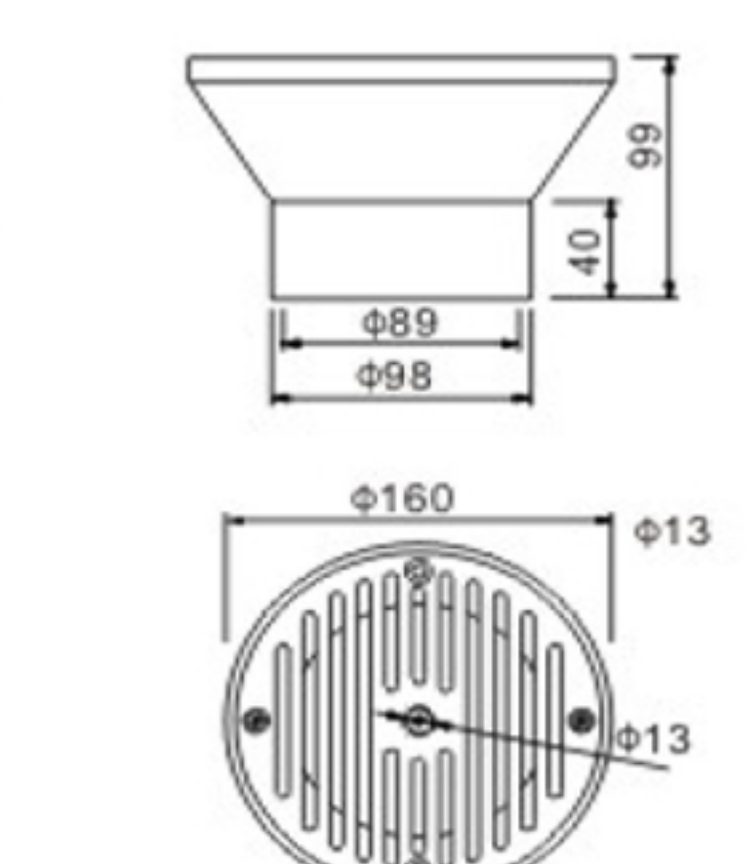

Products	Suction Head
Model	WL-ACW02
Colour	White
Material	ABS

Products	Adjustable Inlet (1.5")
Model	WL-AJH01
Colour	White
Material	ABS

Products	Adjustable Inlet
Model	WL-AJH02
Colour	White
Material	ABS

Products	Adjustable Inlet
Model	WL-AJH03
Colour	White
Material	ABS

Products	Adjustable Inlet (3")
Model	WL-AJH31
Colour	White
Material	ABS

Products	Adjustable Inlet
Model	WL-AJH04
Colour	White
Material	ABS