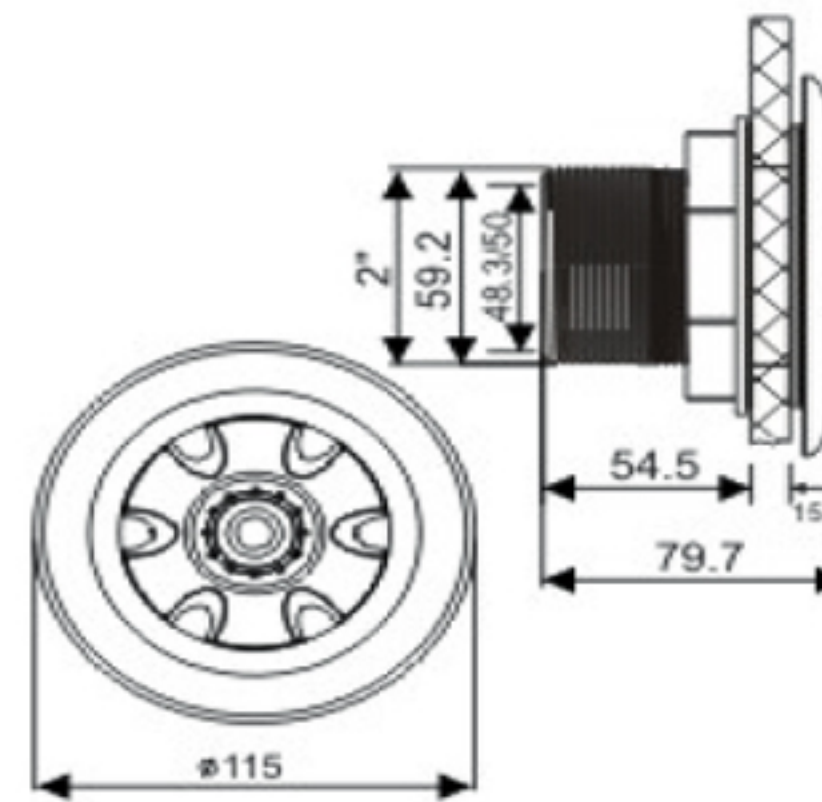

Products	Multiflow Wall Inlets for liner pool
Model	WL-PJH20V
Colour	White
Material	ABS