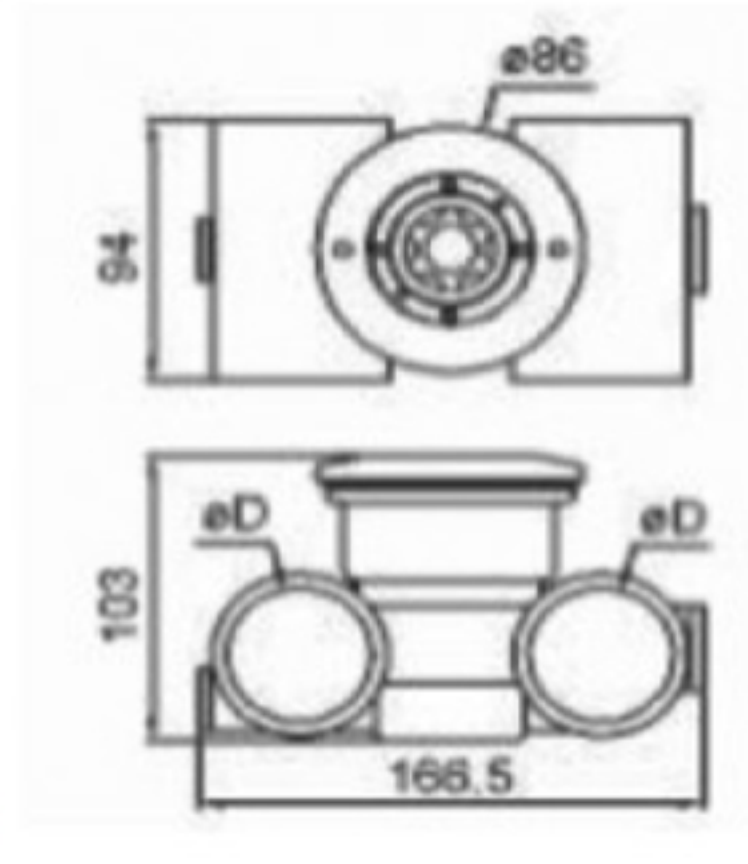

Products	Jet
Model	WL-BPH02
Colour	White
Material	ABS