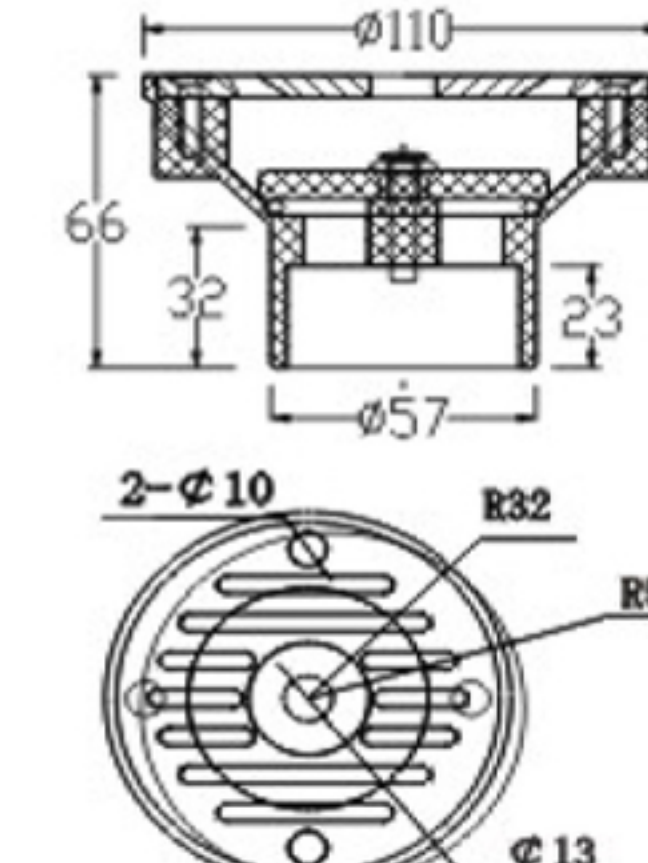

Products	Suction Head
Model	WL-ACW02
Colour	White
Material	ABS

Products	Adjustable Inlet (1.5")
Model	WL-AJH01
Colour	White
Material	ABS

Products	Adjustable Inlet
Model	WL-AJH02
Colour	White
Material	ABS