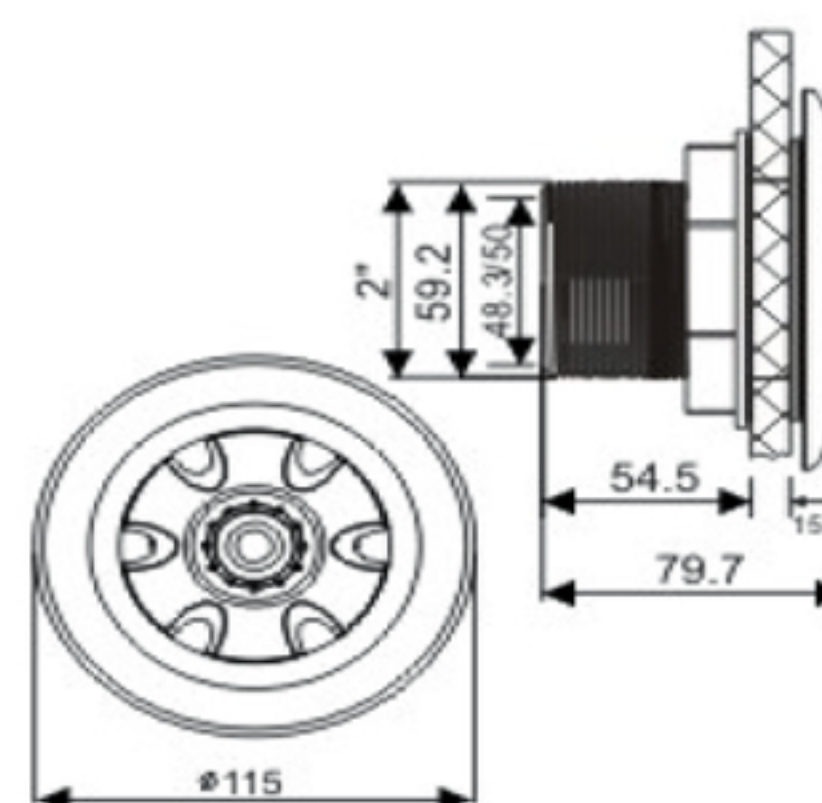

Products	Multiflow Wall Inlets for liner pool
Model	WL-PJH14V
Colour	White
Material	ABS