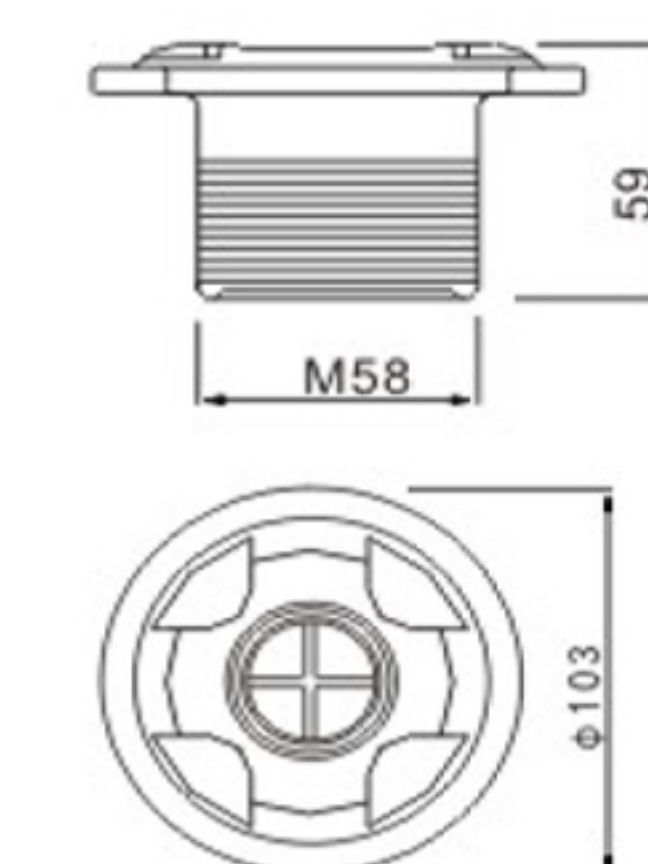

Products	Suction Head
Model	WL-ACW02
Colour	White
Material	ABS

Products	Adjustable Inlet (1.5")
Model	WL-AJH01
Colour	White
Material	ABS

Products	Adjustable Inlet
Model	WL-AJH02
Colour	White
Material	ABS