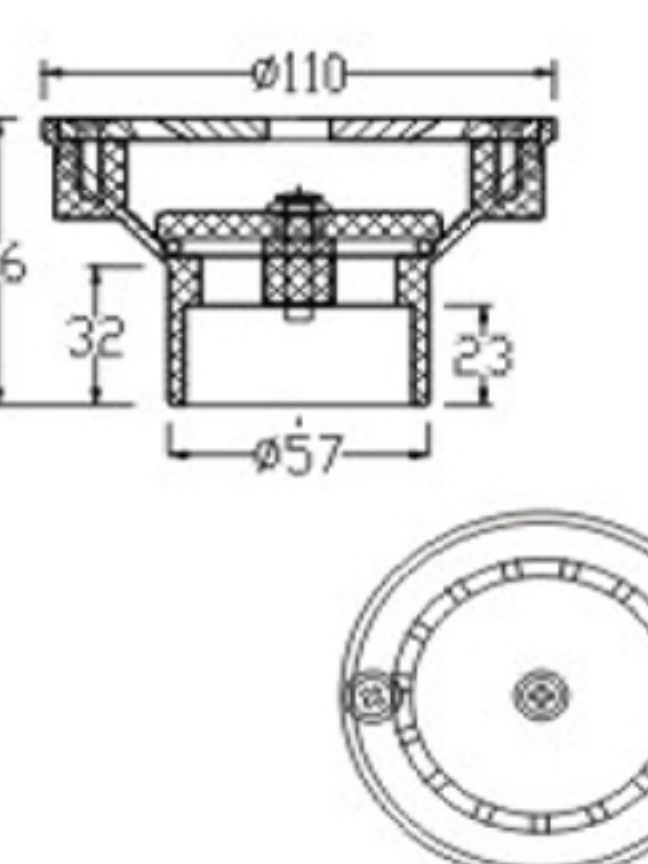

Products	Adjustable Inlet
Model	WL-AJH04
Colour	White
Material	ABS