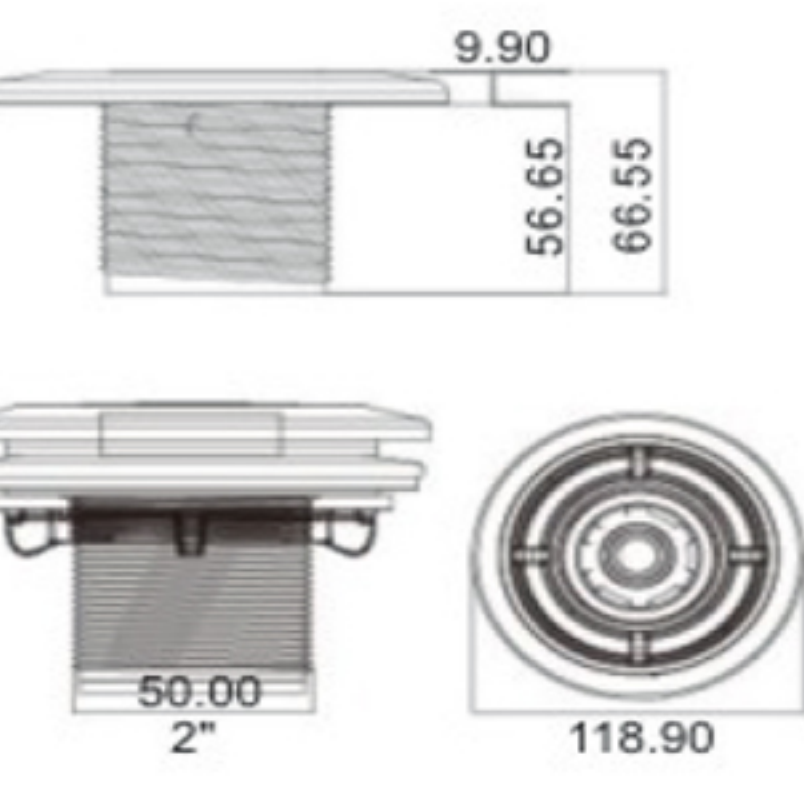

Products	Eyeball Inlet For liner Pool
Model	WL-EJH20V
Colour	White
Material	ABS

Products	Eyeball Inlet For Concrete Pool
Model	WL-EJH25C
Colour	White
Material	ABS

Products	Eyeball Inlet For liner Pool
Model	WL-EJH25V
Colour	White
Material	ABS

Products	Multiflow Wall Inlets
Model	PA00295C
Colour	White
Material	ABS

Products	Multiflow Wall Inlets for liner pool
Model	WL-PJH14V
Colour	White
Material	ABS

Products	Multiflow Wall Inlets
Model	PA00295V
Colour	White
Material	ABS

Products	Multiflow Wall Inlets for liner pool
Model	WL-PJH20V
Colour	White
Material	ABS

Products	Multiflow Wall Inlets for liner pool
Model	PA00330
Colour	White
Material	ABS

Products	Multiflow Wall Inlets for liner pool
Model	WL-PJH25V
Colour	White
Material	ABS