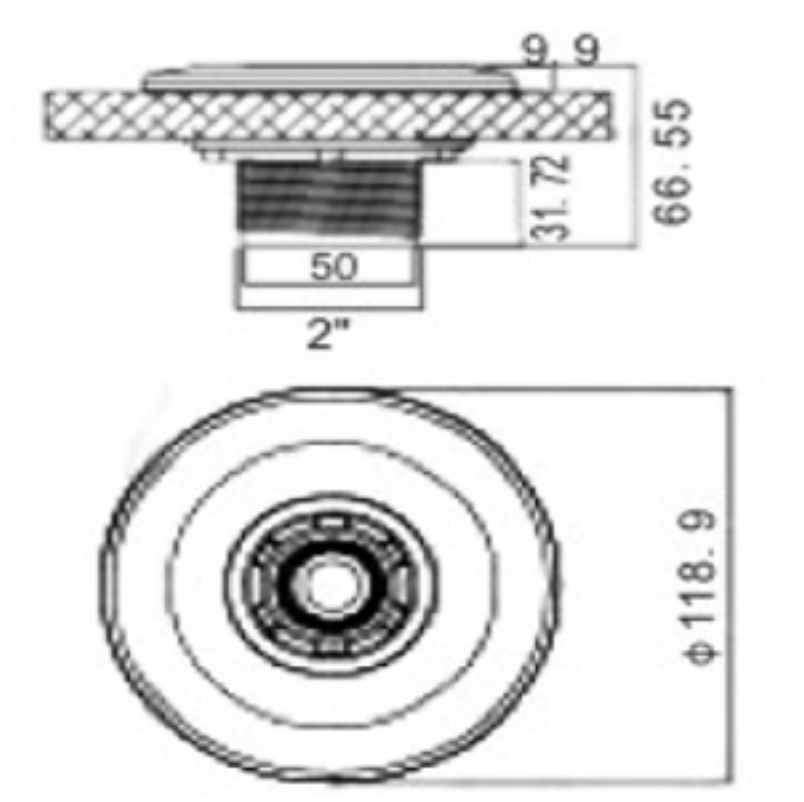

Products	Eyeball Inlet For Concrete Pool
Model	WL-EJH14C
Colour	White
Material	ABS

Products	Eyeball Inlet For liner Pool
Model	WL-EJH14V
Colour	White
Material	ABS

Products	Eyeball Inlet For Concrete Pool
Model	WL-EJH20C
Colour	White
Material	ABS

Products	Eyeball Inlet For liner Pool
Model	WL-EJH20V
Colour	White
Material	ABS

Products	Eyeball Inlet For Concrete Pool
Model	WL-EJH25C
Colour	White
Material	ABS

Products	Eyeball Inlet For liner Pool
Model	WL-EJH25V
Colour	White
Material	ABS

Products	Multiflow Wall Inlets
Model	PA00295C
Colour	White
Material	ABS

Products	Multiflow Wall Inlets for liner pool
Model	WL-PJH14V
Colour	White
Material	ABS

Products	Multiflow Wall Inlets
Model	PA00295V
Colour	White
Material	ABS