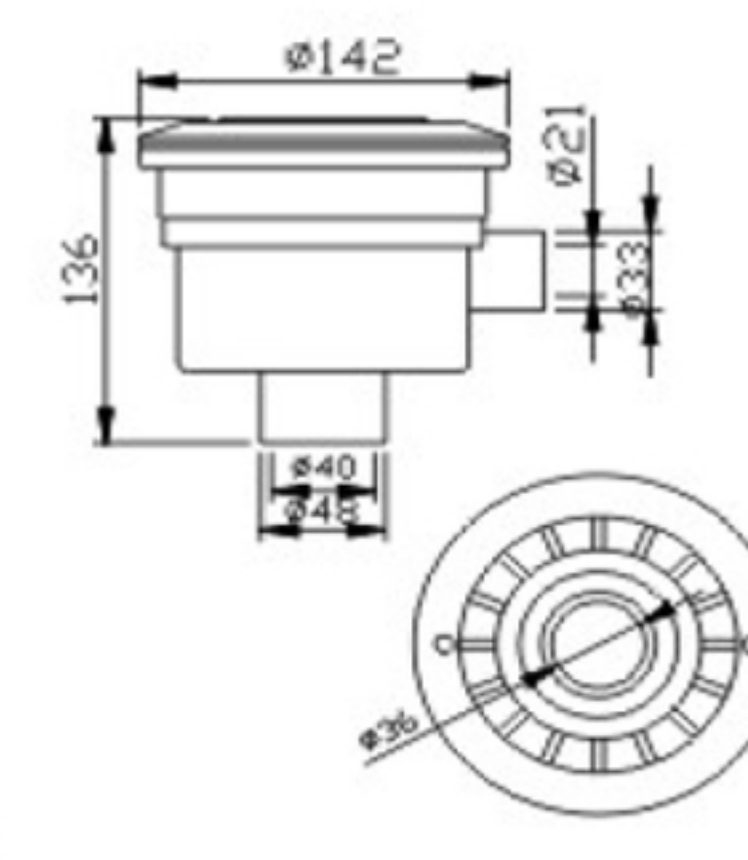

Products	Jet
Model	WL-APH03
Colour	White
Material	ABS