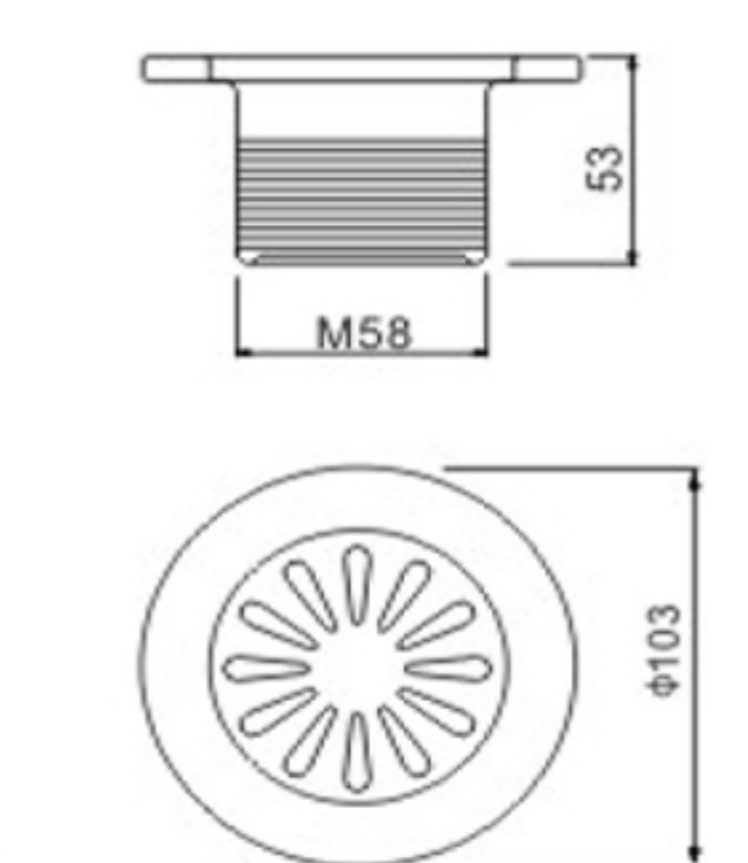

Products	Jet
Model	WL-BPH02
Colour	White
Material	ABS

Products	Jet
Model	WL-ASL01
Colour	White
Material	ABS

Products	Jet
Model	WL-ASL02
Colour	White
Material	ABS

Products	Suction Head
Model	WL-ACW01
Colour	White
Material	ABS

Products	Suction Head
Model	WL-ACW02
Colour	White
Material	ABS

Products	Adjustable Inlet (1.5")
Model	WL-AJH01
Colour	White
Material	ABS

Products	Adjustable Inlet
Model	WL-AJH02
Colour	White
Material	ABS

Products	Adjustable Inlet
Model	WL-AJH03
Colour	White
Material	ABS

Products	Adjustable Inlet (3")
Model	WL-AJH31
Colour	White
Material	ABS

Products	Adjustable Inlet
Model	WL-AJH04
Colour	White
Material	ABS