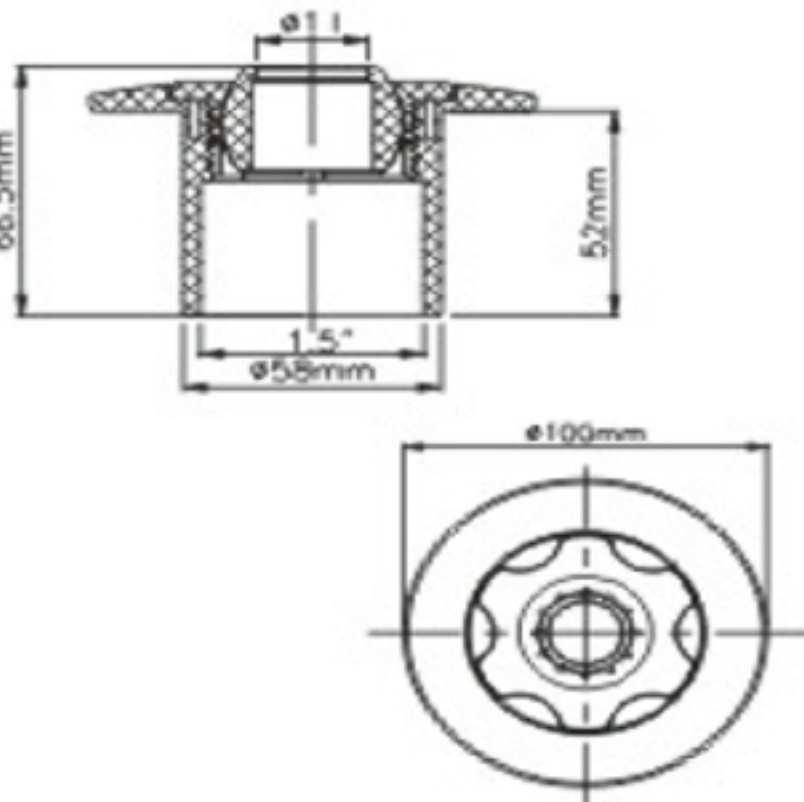

Products	Adjustable Inlet
Model	WL-AJH05
Colour	White
Material	ABS

POOL FITTINGS

POOL FITTINGS & CLEANERS

Products	Adjustable Inlet(2")
Model	WL-AJH21
Colour	White
Material	ABS

Products	Gutter Drain
Model	WL-AYK01
Colour	White
Material	ABS

Products	Eyeball Inlet For Concrete Pool
Model	WL-EJH14C
Colour	White
Material	ABS

Products	Eyeball Inlet For liner Pool
Model	WL-EJH14V
Colour	White
Material	ABS

Products	Eyeball Inlet For Concrete Pool
Model	WL-EJH20C
Colour	White
Material	ABS