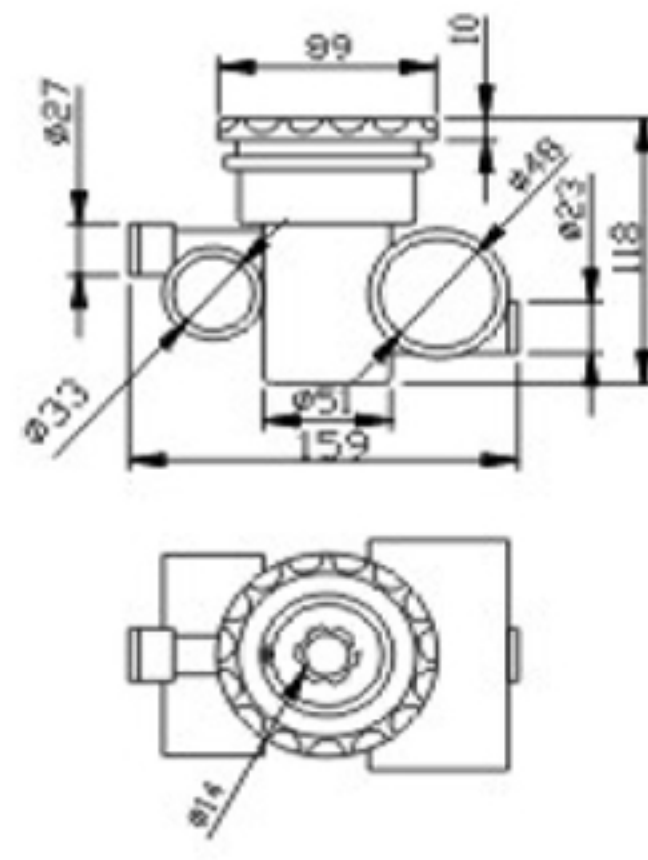

POOL FITTINGS

POOL FITTINGS & CLEANERS

Products	Jet
Model	WL-APH02
Colour	White
Material	ABS