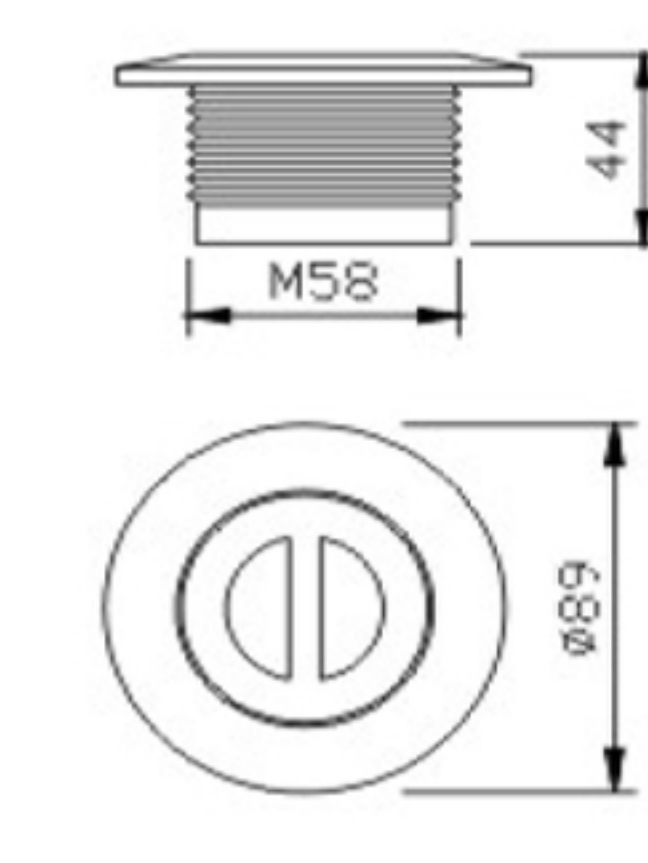

Products	Suction Head
Model	WL-ACW01
Colour	White
Material	ABS