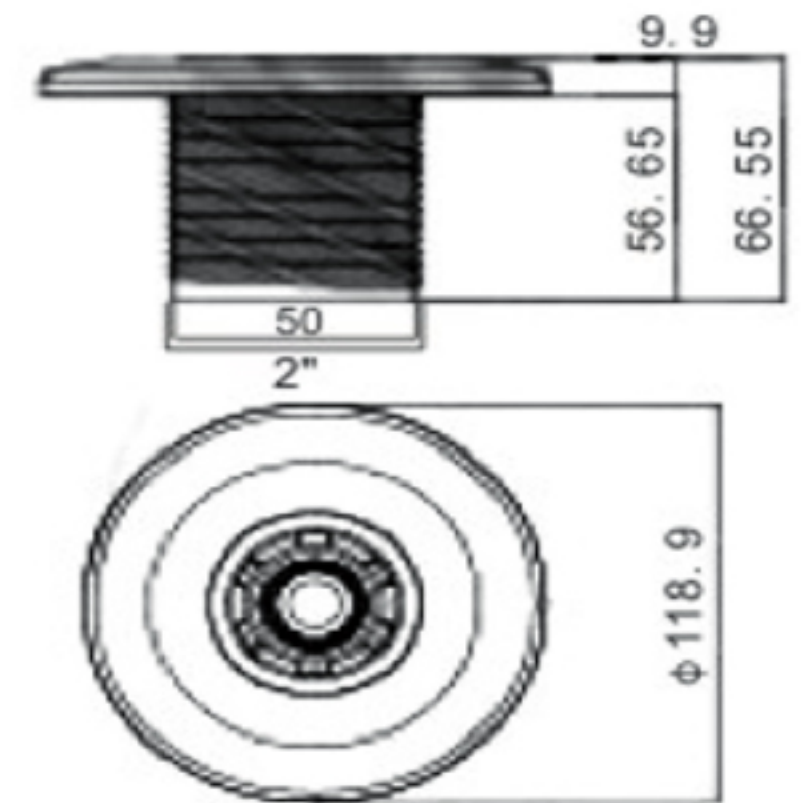

Products	Eyeball Inlet For Concrete Pool
Model	WL-EJH14C
Colour	White
Material	ABS

Products	Eyeball Inlet For liner Pool
Model	WL-EJH14V
Colour	White
Material	ABS

Products	Eyeball Inlet For Concrete Pool
Model	WL-EJH20C
Colour	White
Material	ABS

Products	Eyeball Inlet For liner Pool
Model	WL-EJH20V
Colour	White
Material	ABS

Products	Eyeball Inlet For Concrete Pool
Model	WL-EJH25C
Colour	White
Material	ABS

Products	Eyeball Inlet For liner Pool
Model	WL-EJH25V
Colour	White
Material	ABS