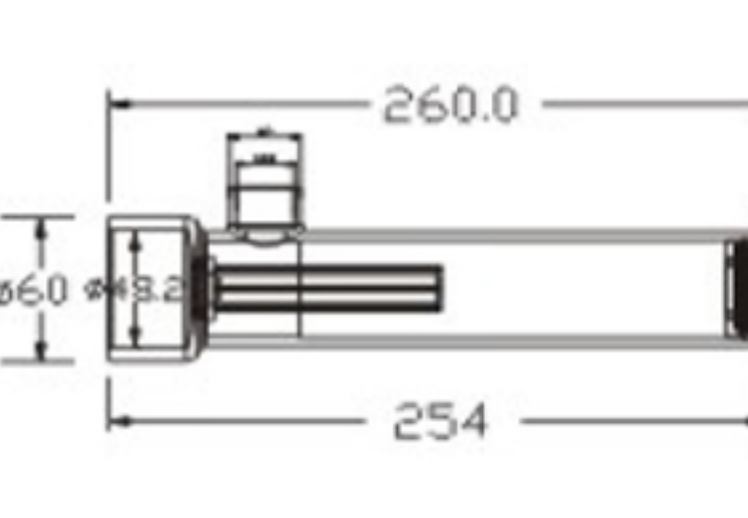

Products	Jet
Model	WL-ASL02
Colour	White
Material	ABS