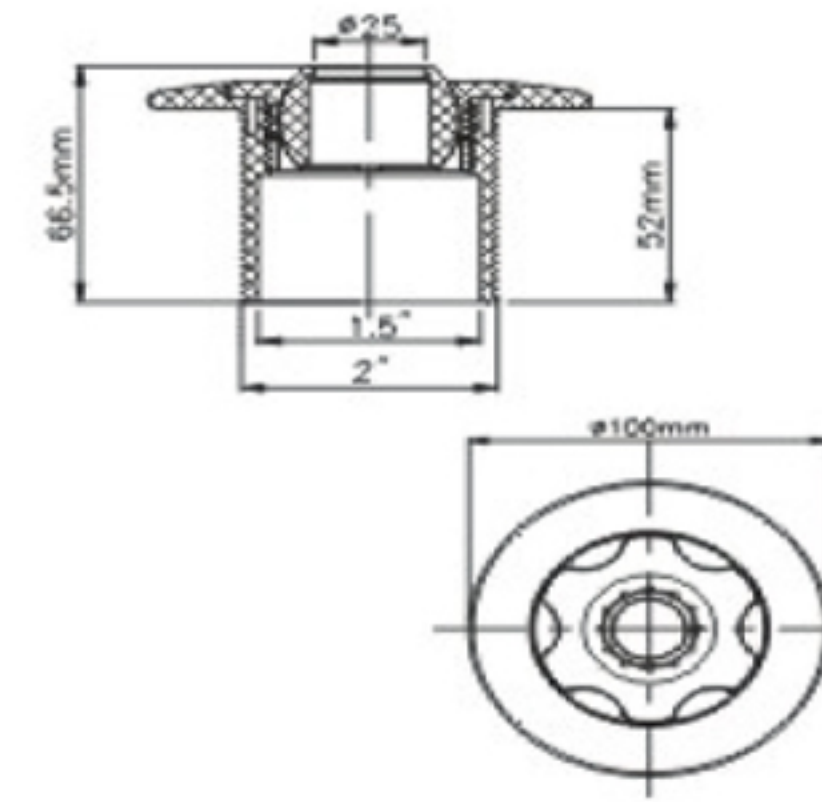

Products	Eyeball Inlet For Concrete Pool
Model	WL-EJH14C
Colour	White
Material	ABS

Products	Eyeball Inlet For liner Pool
Model	WL-EJH14V
Colour	White
Material	ABS

Products	Eyeball Inlet For Concrete Pool
Model	WL-EJH20C
Colour	White
Material	ABS

Products	Eyeball Inlet For liner Pool
Model	WL-EJH20V
Colour	White
Material	ABS

Products	Eyeball Inlet For Concrete Pool
Model	WL-EJH25C
Colour	White
Material	ABS

Products	Eyeball Inlet For liner Pool
Model	WL-EJH25V
Colour	White
Material	ABS