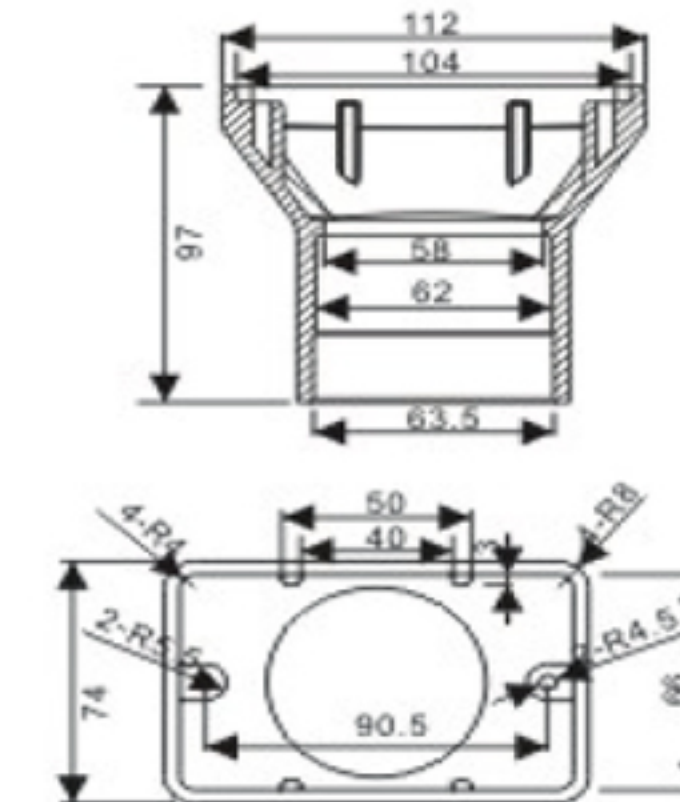

Products	Gutter Drain
Model	WL-AYK01
Colour	White
Material	ABS