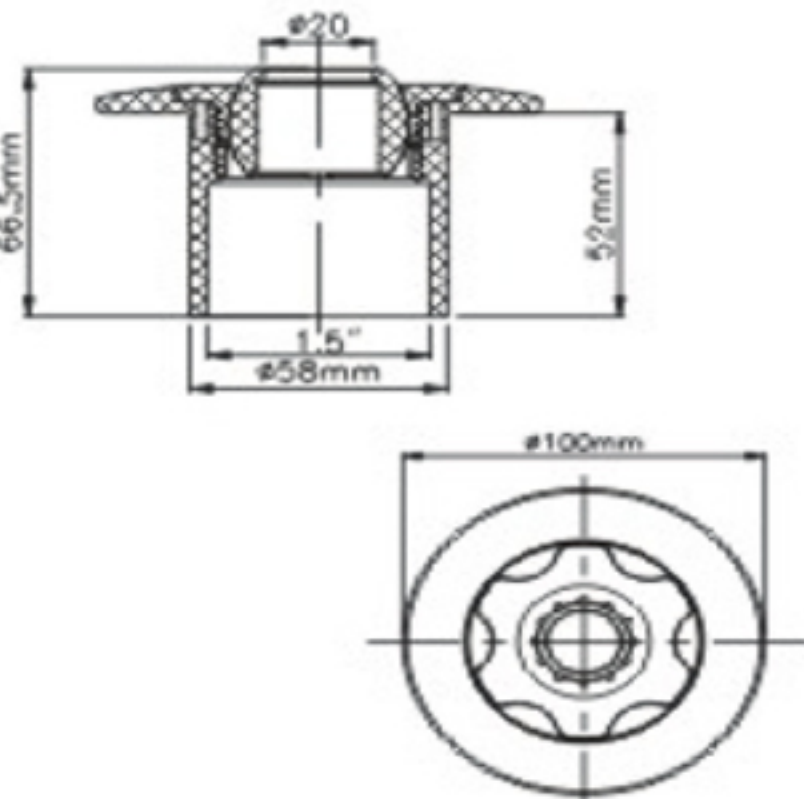

Products	Adjustable Inlet
Model	WL-AJH05
Colour	White
Material	ABS

POOL FITTINGS

POOL FITTINGS & CLEANERS

Products	Adjustable Inlet(2")
Model	WL-AJH21
Colour	White
Material	ABS

Products	Gutter Drain
Model	WL-AYK01
Colour	White
Material	ABS

Products	Eyeball Inlet For Concrete Pool
Model	WL-EJH14C
Colour	White
Material	ABS

Products	Eyeball Inlet For liner Pool
Model	WL-EJH14V
Colour	White
Material	ABS

Products	Eyeball Inlet For Concrete Pool
Model	WL-EJH20C
Colour	White
Material	ABS