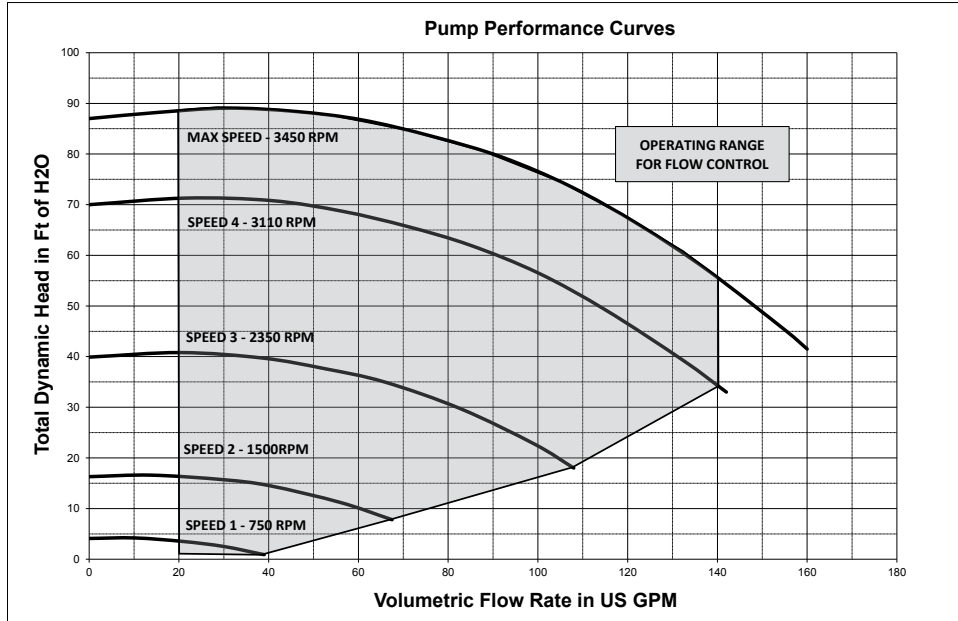

INTELLIFLO® VSF

VARIABLE SPEED AND FLOW PUMP

CONSISTENT FLOW CONTROL FOR THE HIGHEST ENERGY SAVINGS AND ULTIMATE SYSTEM PERFORMANCE.

PERFORMANCE CURVES

The IntelliFlo VSF Variable Speed and Flow Pump has earned the Eco Select® brand distinction as one of the greenest and most efficient choices from Pentair.

The TradeGrade family of products is exclusively made for and sold by the world's most demanding pool professionals.

ENERGY STAR® Certified IntelliFlo VSF Pumps from Pentair meet strict energy efficiency criteria set by the U.S. Environmental Protection Agency and the U.S. Department of Energy. These pumps save money, reduce energy use and protect the environment.

1620 Hawkins Ave | Sanford, NC 27330 | United States | 800.831.7133 | pentair.com

All indicated Pentair trademarks and logos are property of Pentair. Third party registered and unregistered trademarks and logos are the property of their respective owners.