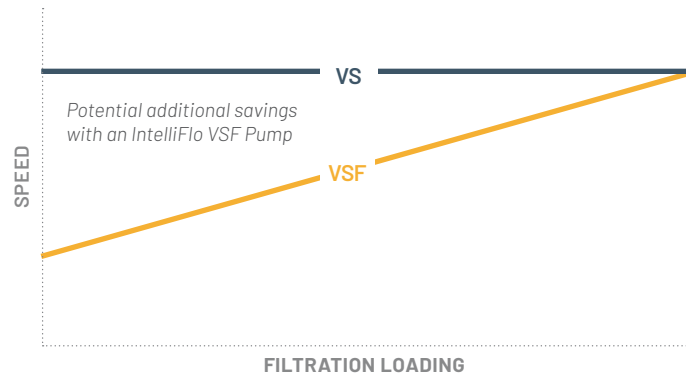

## ADJUSTS TO YOUR POOL'S UNIQUE NEEDS

Every pool design is different, and conditions change, such as when filters accumulate debris over time. Other variable speed pumps require guesswork to set, and they don't adjust for flow changes. But, the IntelliFlo® VSF Pump does and always delivers just the right flow.

## SET IT AND FORGET IT

Just set the desired flow rate, and the IntelliFlo VSF Pump will adjust as needed to maintain it. It's that simple. There's no more guesswork. Kick back and enjoy your pool while the IntelliFlo VSF Pump supplies consistent flow for peak performance.

## ENERGY SAVINGS WITH FLOW CONTROL

Traditional variable speed pumps are set to run faster than needed early in the filtration cycle to compensate for flow reduction later as debris accumulates in the filter. The IntelliFlo VSF Pump adjusts flow throughout the cycle to minimize energy use.

### Variable Speed:

RPM set high to maintain minimum flow