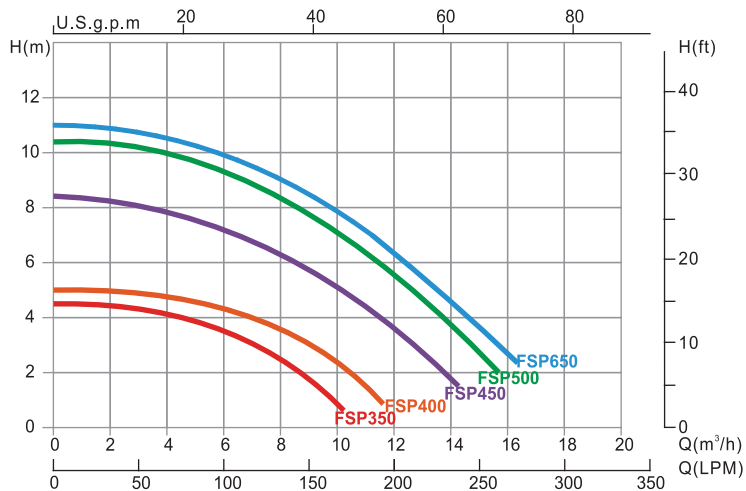

 **Emaux**
water technology

Pool & Spa Equipment

Sand Filter System **FSP SERIES**

FSP Filter System

For residential pool or above ground pool

Valve

4 or 6-Way Multiport Valve

Max Working Pressure

29psi/2bar

Max Water Temperature

40°C (104°F)

Suggested Size Of Media

0.5-0.8mm

Note: Flow curve information based on 220V/50Hz motor.

Product Information and Dimensions

Note: Suggested sand weight varies with the differences in filter media size. For reference only.

Code (4-way Valve)	Code (6-way Valve)	Model	Filter	Pump	Valve Connections	Sand (kg)	A (mm)	B (mm)	C (mm)	D (mm)	Max. Flow Rate
88030308	--	FSP350-4W	P350	SS020	1.5" / 50mm	20	160	580	555	350	72lpm 4.32m³/h
88030409	--	FSP400-4W	P400	SS033	1.5" / 50mm	35	175	625	760	400	108lpm 6.48m³/h
88030510	--	FSP450-4W	P450	SS050	1.5" / 50mm	45	210	680	760	449	135lpm 8.10m³/h
88030611	--	FSP500-4W	P500	SS075	1.5" / 50mm	85	235	724	760	527	185lpm 11.10m³/h
88030712	--	FSP650-4W	P650	SS100	1.5" / 50mm	145	300	832	760	627	260lpm 15.60m³/h
--	88031508	FSP350-6W	P350	SS020	1.5" / 50mm	20	160	680	555	350	72lpm 4.32m³/h
--	88031609	FSP400-6W	P400	SS033	1.5" / 50mm	35	175	759	760	400	108lpm 6.48m³/h
--	88031710	FSP450-6W	P450	SS050	1.5" / 50mm	45	210	813	760	449	135lpm 8.10m³/h
--	88031811	FSP500-6W	P500	SS075	1.5" / 50mm	85	235	856	760	527	185lpm 11.10m³/h
--	88031912	FSP650-6W	P650	SS100	1.5" / 50mm	145	300	961	760	627	260lpm 15.60m³/h