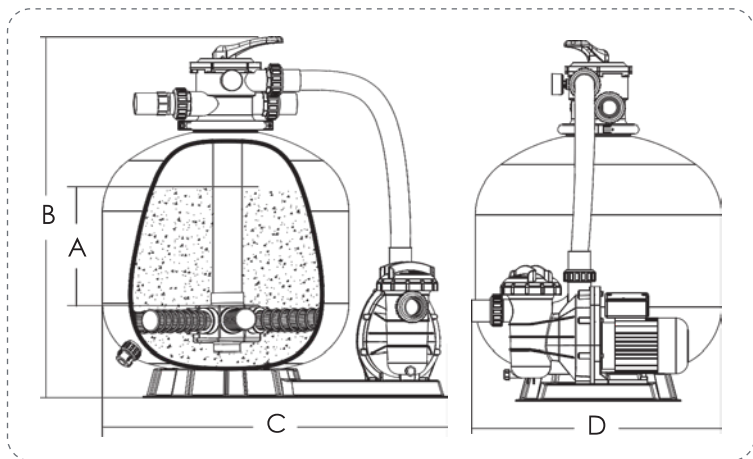

29psi/2bar

Max Water Temperature

40°C (104°F)

Suggested Size Of Media

0.5-0.8mm

Note: Flow curve information based on 220V/50Hz motor.

Product Information and Dimensions

Note: Suggested sand weight varies with the differences in filter media size. For reference only.

Code (4-way Valve)	Code (6-way Valve)	Model	Filter	Pump	Valve Connections	Sand (kg)	A (mm)	B (mm)	C (mm)	D (mm)	Max. Flow Rate
88030308	--	FSP350-4W	P350	SS020	1.5" / 50mm	20	160	580	555	350	72lpm 4.32m³/h
88030409	--	FSP400-4W	P400	SS033	1.5" / 50mm	35	175	625	760	400	108lpm 6.48m³/h
88030510	--	FSP450-4W	P450	SS050	1.5" / 50mm	45	210	680	760	449	135lpm 8.10m³/h
88030611	--	FSP500-4W	P500	SS075	1.5" / 50mm	85	235	724	760	527	185lpm 11.10m³/h
88030712	--	FSP650-4W	P650	SS100	1.5" / 50mm	145	300	832	760	627	260lpm 15.60m³/h
--	88031508	FSP350-6W	P350	SS020	1.5" / 50mm	20	160	680	555	350	72lpm 4.32m³/h
--	88031609	FSP400-6W	P400	SS033	1.5" / 50mm	35	175	759	760	400	108lpm 6.48m³/h
--	88031710	FSP450-6W	P450	SS050	1.5" / 50mm	45	210	813	760	449	135lpm 8.10m³/h
--	88031811	FSP500-6W	P500	SS075	1.5" / 50mm	85	235	856	760	527	185lpm 11.10m³/h
--	88031912	FSP650-6W	P650	SS100	1.5" / 50mm	145	300	961	760	627	260lpm 15.60m³/h

FSP Series Filtration Combo

includes:

- 1) Durable top mount plastic filter tank
- 2) 4 or 6-Way Multiport Valve
- 3) SS Series Pump

EMAUX WATER TECHNOLOGY CO., LTD

ADDRESS: Flat A-D, 20/F., Kai Bo 22, 22 Wing Kin Road,