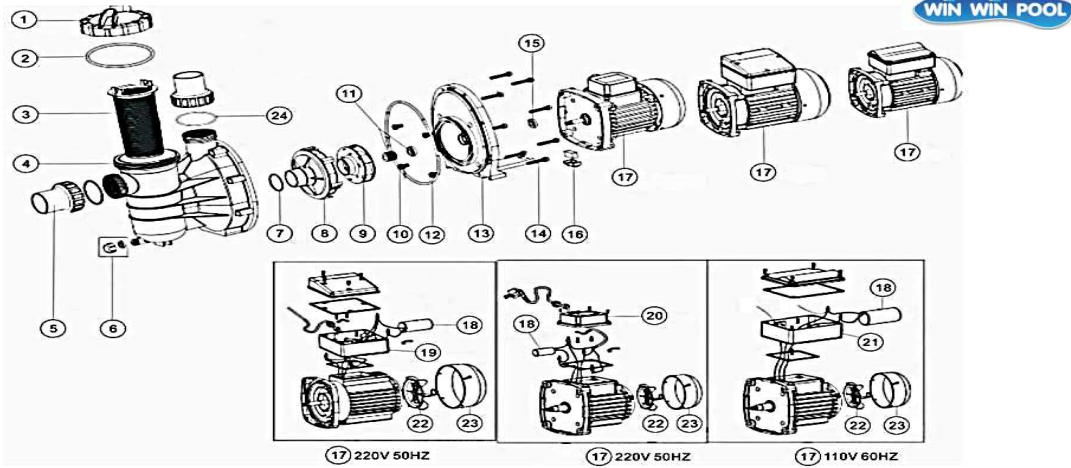

SS SERIES PUMP REPLACEMENT PARTS

Parts of SS Models: SS020/ SS033/ SS050/ SS075/ SS100/ SS120

KEY NO.	CODES	PART NO.	DESCRIPTIONS	PIECE (S) REQUIRED	Price2022	สมาชิก	WebSite
1	20710510915	01201031	Transparent Lid	1	1,050.00	709.00	735.00
2	20710510920	02010247	O-Ring for Lid	1	196.00	133.00	138.00
3	20710510925	420230876	Basket for SS Pump	1	1,050.00	709.00	735.00
4	20710510930	E020304	SS Pump Pre-Filter	1	6,742.00	4,551.00	4,720.00
5*		89280105	1.5" Union (Black/ White Colour)	2	ติดต่อสอบถามราคา		
6	20710510935	89022402	Drain Plug With O'Ring	1	196.00	133.00	138.00
7	20710510940	2011004	O-Ring for Diffuser	1	196.00	133.00	138.00
8	20710510945	01111014	Diffuser	1	376.00	254.00	264.00
9	20710510950	01311014	Impeller SS120(220V/50HZ)	1	1,050.00	709.00	735.00
9	20710510955	1311015	Impeller SD020/SD50/SQ20/SQ50/SS20/SS50/ST20/ST50	1	1,050.00	709.00	735.00
9	20710510960	1311016	Impeller SD33/SD75/SQ33/SQ75/SS33/SS75/ST33/ST75	1	1,050.00	709.00	735.00
9	20710510965	1311017	Impeller SD050/SD100/SQ050/SQ100/SS050/SS100/ST050	1	1,050.00	709.00	735.00
9	20710510970	01311018	Impeller SD075/SD120/SQ075/SQ120/SS075/SS120/ST075	1	1,050.00	709.00	735.00
9	20710510975	01311019	Impeller SD100/SQ100/SS100/ST100(220V/50HZ)	1	1,050.00	709.00	735.00
9	20710510980	1311023	Impeller SD020/SQ020/SS020/ST020(220V,110V/60HZ)	1	1,050.00	709.00	735.00
9	20710510985	1311024	Impeller SD033/SQ033/SS033/ST033(220V,110V/60HZ)	1	1,050.00	709.00	735.00
10	20710510990	89022403	M8 x 16 Screw with Washer	4	196.00	133.00	138.00
11	20710510995	E020302	1/2" Mechanical Seal	1	1,200.00	810.00	840.00
12	20710511000	2011090	O-Ring for Flange	1	376.00	254.00	264.00
13	20710511005	1021065	SS Pump Flange	1	1,948.00	1,315.00	1,364.00
14	20710511010	3011035	M6 x 30 Screw	8	196.00	133.00	138.00
15	20710511015	02011156	Motor Slinger	1	376.00	254.00	264.00
16	20710511020	89022404	Motor Support	1	196.00	133.00	138.00
17	20710511025	89022109	Motor SD020/SQ020/SS020/ST020(220V/50HZ)	1		-	
17	20710511030	89022110	Motor SD033 (220V/50Hz)	1		-	
17	20710511035	89022105	Motor SD050/SQ050/SS050/ST050(220V/50HZ)	1		-	
17	20710511040	89022106	Motor SD075/SQ075/SS075/ST075(220V/50HZ)	1		-