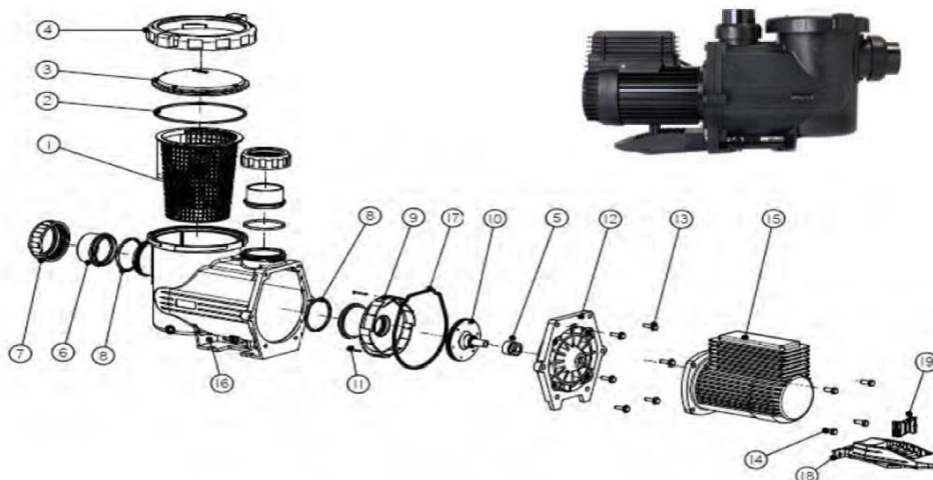

CODE 43917, 43918, 43919, 43920, 43922, 43923, 43924, 58636

DESCRIPTION BX High Performance Pump

No.	Code.	Description	Pack	QTY/Pack	Price List 2022	Website	สมาชิก
1	40066	BASKET	1	1	1,084.00	759.00	732.00
2	78106	LID O-RING (TO 8/17)	1	1	664.00	465.00	449.00
	75076	LID O-RING (FROM 9/17)	1	1	2,688.00	1,882.00	1,815.00
3	N/A	LID CLEAR	1	1	On Request	On Request	On Request
4	40069	BX/P600 PUMP LID ASSY-NO O-RING	1	1	5,032.00	3,523.00	3,397.00
5	75509	MECHANICAL SEAL - BP02-USA-0191	1	1	1,018.00	713.00	688.00
6	950924	UNION FITTING 65 TO 50MM	1	1	482.00	338.00	326.00
	950925	UNION FITTING 65MM	1	1	482.00	338.00	326.00
7	950926	LOCK NUT	1	1	482.00	338.00	326.00
8	78104	ORING	1	2	130.00	91.00	88.00
9	40071A	DIFFUSER 1HP, 1.5HP	1	1	1,722.00	1,206.00	1,163.00
	40071B	DIFFUSER 2,3,4 HP	1	1	1,722.00	1,206.00	1,163.00
10	40060F	IMPELLER 1.0HP/TX/BX/P280/P320/CTX360/FX290/E	1	1	1,060.00	742.00	716.00
	40060G	IMPELLER 1.5 HP	1	1	1,060.00	742.00	716.00
	40060GE	IMPELLER 1.5HP 3 PHASE	1	1	2,380.00	1,666.00	1,607.00
	40060H	IMPELLER 2 HP	1	1	1,050.00	735.00	709.00
	40060HE	IMPELLER - 2.0 HP TX / BX PUMP-3 PHASE	1	1	2,130.00	1,491.00	1,438.00
	40060N	IMPELLER 3 HP	1	1	1,060.00	742.00	716.00
	40060NE	IMPELLER 3HP 3 PHASE	1	1	2,164.00	1,515.00	1,461.00
	40060PE	IMPELLER - 4.0 HP BX - 3 PHASE	1	1	1,050.00	735.00	709.00
11	40165	DIFUSER RETAINING SCREW	1	2	108.00	76.00	73.00
12	4009002	SEAL PLATE	1	1	2,786.00	1,951.00	1,881.00
13	40150	SEAL PLATE TO BODY BOLTS	1	2	214.00	150.00	145.00
14	40156	MOTOR BOLTS	1	1	214.00	150.00	145.00