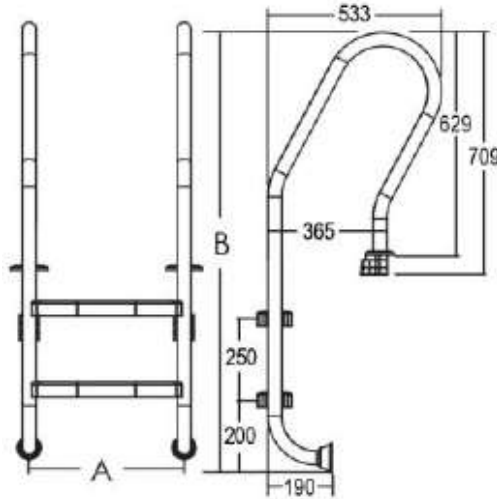

# “EMAUX” NSF Series 1.9 Inches Stainless Steel Ladders 316 for Salt Water Pool

## INSTALLATION OPTIONS

Anchor Type

## Flange Type Stainless Steel Step: (with Anti-Slippery Pad)

Stainless Steel (with anti-slip pad)

Code (AISI-316)	Model No.	A mm	B mm
88077406	SFF215-SR	493	1330
88077407	SFF315-SR	493	1580
88077408	SFF415-SR	493	1830
88077409	SFF515-SR	493	2080

Code	Model	Steps Material	Step Quantity
21810510150	NSF215-SR-316	S.S. Steps with Anti-Slip Pad	2
21810510155	NSF315-SR-316	S.S. Steps with Anti-Slip Pad	3
21810510160	NSF415-SR-316	S.S. Steps with Anti-Slip Pad	4
21810510165	NSF515-SR-316	S.S. Steps with Anti-Slip Pad	5