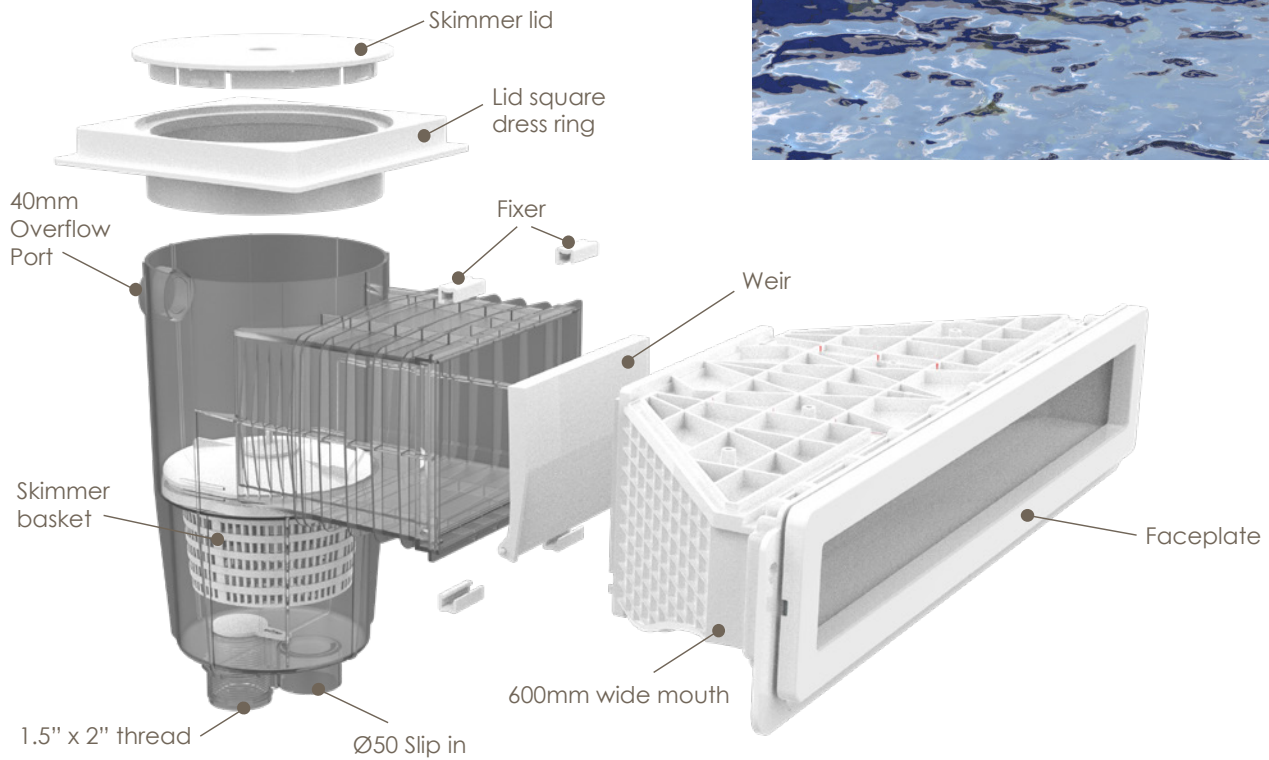

Outlet Fittings

Surface Skimmer

Elegant & functional

This 600mm wide surface skimmer enables the water line to be close to the pool deck level and creates an elegant finish similar to an overflow pool. A wide skimmer mouth and a large basket maximize water circulation and skimming efficiency.

15L Surface Wall Skimmer EM0180

EM0180SC EM0180SV

Code	Model	Connection	Application	Flow Rate (L/min)
91601022	EM0180-SC	1.5" and 2" Internal Threaded and 1.5" Solvent Internal	Concrete Pool	150 - 200
91601023	EM0180-SV	1.5" and 2" Internal Threaded and 1.5" Solvent Internal	Vinyl Pool	150 - 200
91601024	EM0180TS-SC	1.5" and 2" Internal Threaded and 1.5" Solvent Internal	Concrete Pool (without brass inserts)	150 - 200
91601025	EM0180TS-SV	1.5" and 2" Internal Threaded and 1.5" Solvent Internal	Vinyl Pool (without brass inserts)	150 - 200