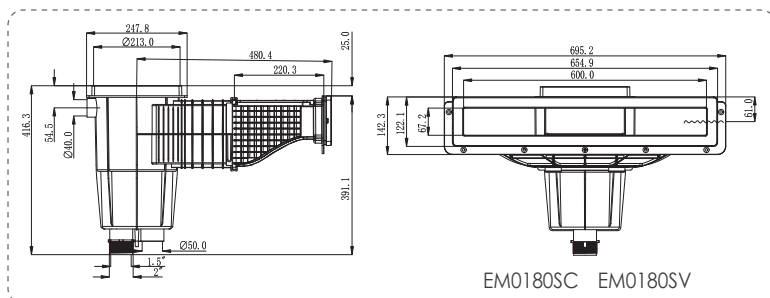

Outlet Fittings

Surface Skimmer

Elegant & functional

This 600mm wide surface skimmer enables the water line to be close to the pool deck level and creates an elegant finish similar to an overflow pool. A wide skimmer mouth and a large basket maximize water circulation and skimming efficiency.

15L Surface Wall Skimmer EM0180

EM0180SC EM0180SV

Code	Model	Connection	Application	Flow Rate (L/min)
91601022	EM0180-SC	1.5" and 2" Internal Threaded and 1.5" Solvent Internal	Concrete Pool	150 - 200
91601023	EM0180-SV	1.5" and 2" Internal Threaded and 1.5" Solvent Internal	Vinyl Pool	150 - 200
91601024	EM0180TS-SC	1.5" and 2" Internal Threaded and 1.5" Solvent Internal	Concrete Pool (without brass inserts)	150 - 200
91601025	EM0180TS-SV	1.5" and 2" Internal Threaded and 1.5" Solvent Internal	Vinyl Pool (without brass inserts)	150 - 200