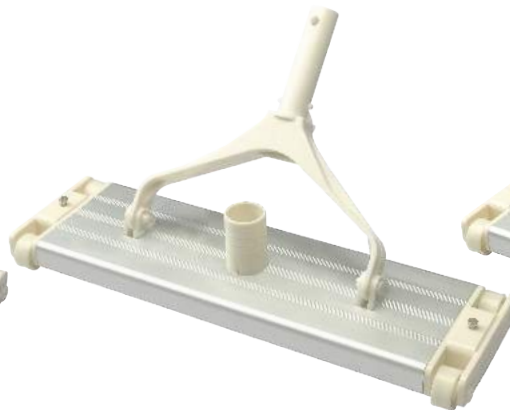

**18" Aluminum Vacuum Head
(Ø38mm connection)**

Code	Model
9101302	CE311