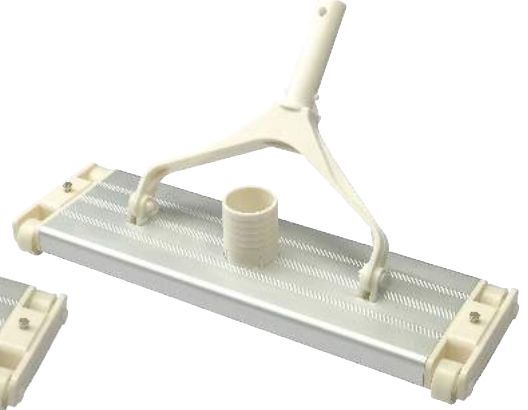

Pool Cleaning Equipment

A COMPLETE LINE OF POOL MAINTENANCE PRODUCTS
Pole and Hose, Hand Skimmer, Vacuum Head, Brush and Test Kit

Aluminium Telescopic Poles with Grip Lock

Telescopic poles are constructed of premium extruded 1.2mm aluminium tubing. It comes with vinyl handle and user-friendly grip lock. Designed for use with hand skimmers, leaf rakes, brushes, and vacuum heads.

Pool Cleaning **HAND SKIMMER BRUSH**

Hand Skimmer and Leaf Rake

Hand skimmers and leaf rakes are made of high quality PP and Nylon. Used for collecting leaves and other debris in the pool, they are designed to be attached to a telescopic pole.

Emaux vacuum heads are made of robust PA / Aluminium materials. These models are designed for heavy-duty use and have a strengthened handle and flexible wheels.

**14" Aluminum Vacuum Head
(Ø38mm connection)**

Code	Model
9101301	CE310

**18" Aluminum Vacuum Head
(Ø38mm connection)**

Code	Model
9101302	CE311

**18" Aluminum Vacuum Head
(Ø50mm connection)**

Code	Model
9101303	CE312

14" Flexible Pool Vacuum Head

Code	Model
88050301	CE301