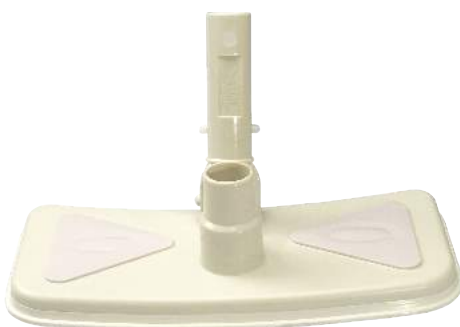

Pool Cleaning Equipment

A COMPLETE LINE OF POOL MAINTENANCE PRODUCTS
Pole and Hose, Hand Skimmer, Vacuum Head, Brush and Test Kit

Aluminium Telescopic Poles with Grip Lock

Telescopic poles are constructed of premium extruded 1.2mm aluminium tubing. It comes with vinyl handle and user-friendly grip lock. Designed for use with hand skimmers, leaf rakes, brushes, and vacuum heads.

Emaux vacuum heads are made of robust PA / Aluminium materials. These models are designed for heavy-duty use and have a strengthened handle and flexible wheels.

**14" Aluminum Vacuum Head
(Ø38mm connection)**

Code	Model
9101301	CE310

**18" Aluminum Vacuum Head
(Ø38mm connection)**

Code	Model
9101302	CE311

**18" Aluminum Vacuum Head
(Ø50mm connection)**

Code	Model
9101303	CE312

14" Flexible Pool Vacuum Head

Code	Model
88050301	CE301

19" Flexible Pool Vacuum Head

Code	Model
88050304	CE305

Economy Vinyl liner Vacuum Head

Code	Model
88050302	CE302

Deluxe Vinyl liner Vacuum Head

Code	Model
88050303	CE304

Pool Cleaning THERMOMETER TEST KIT

Thermometer