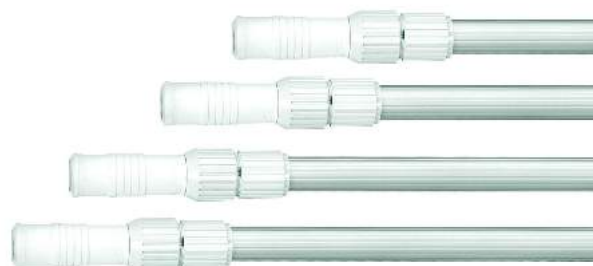

Pool Cleaning Equipment

A COMPLETE LINE OF POOL MAINTENANCE PRODUCTS
Pole and Hose, Hand Skimmer, Vacuum Head, Brush and Test Kit

Aluminium Telescopic Poles with Grip Lock

Telescopic poles are constructed of premium extruded 1.2mm aluminium tubing. It comes with vinyl handle and user-friendly grip lock. Designed for use with hand skimmers, leaf rakes, brushes, and vacuum heads.

Code	Model	Size
88050501	CE132	2 x 2.4m
88050502	CE133	2 x 3m
88050503	CE134	2 x 3.5m
88050504	CE135	2 x 4m
88050506	CE136	2 x 1.8m

Blow Mold Vacuum Hose

The economic blow molded flexible hose is made specifically for vacuuming residential pools. It withstands pool chemicals and outdoor conditions. The inner wall design of the hose also allows for an efficient flow of the water.

Code	Model	Size
88050604	CE154	Ø38mm x 29ft (9m)
88050601	CE155	Ø38mm x 36ft (11m)
88050602	CE156	Ø38mm x 42ft (13m)
88050603	CE157	Ø38mm x 49ft (15m)

Spiral Wound Vacuum Hose

The tough, crush-proof Emaux spiral wound hose is used by service professionals to manually vacuum the pools. A high quality, heavy-duty durable construction, UV protected and abrasion resistant.

Emaux vacuum heads are made of robust PA / Aluminium materials. These models are designed for heavy-duty use and have a strengthened handle and flexible wheels.

**14" Aluminum Vacuum Head
(Ø38mm connection)**