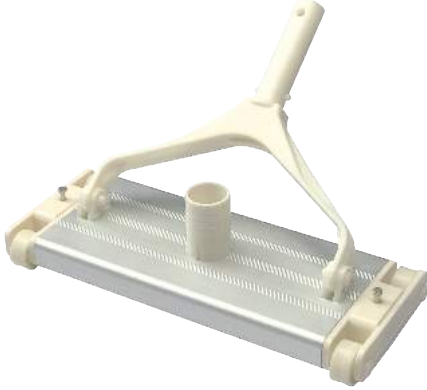

Pool Cleaning Equipment

A COMPLETE LINE OF POOL MAINTENANCE PRODUCTS
Pole and Hose, Hand Skimmer, Vacuum Head, Brush and Test Kit

Aluminium Telescopic Poles with Grip Lock

Telescopic poles are constructed of premium extruded 1.2mm aluminium tubing. It comes with vinyl handle and user-friendly grip lock. Designed for use with hand skimmers, leaf rakes, brushes, and vacuum heads.

Pool Cleaning **HAND SKIMMER BRUSH**

Hand Skimmer and Leaf Rake

Hand skimmers and leaf rakes are made of high quality PP and Nylon. Used for collecting leaves and other debris in the pool, they are designed to be attached to a telescopic pole.

9" Stainless Steel Algae Brush

Code	Model
88050214	CE204

14" Stainless Steel Algae Brush

Code	Model
88050215	CE205

18" Stainless Steel Algae Brush

Code	Model
88050216	CE206

Pool Cleaning **VACUUM HEAD**

Vacuum Head

Emaux vacuum heads are made of robust PA / Aluminium materials. These models are designed for heavy-duty use and have a strengthened handle and flexible wheels.

**14" Aluminum Vacuum Head
(Ø38mm connection)**