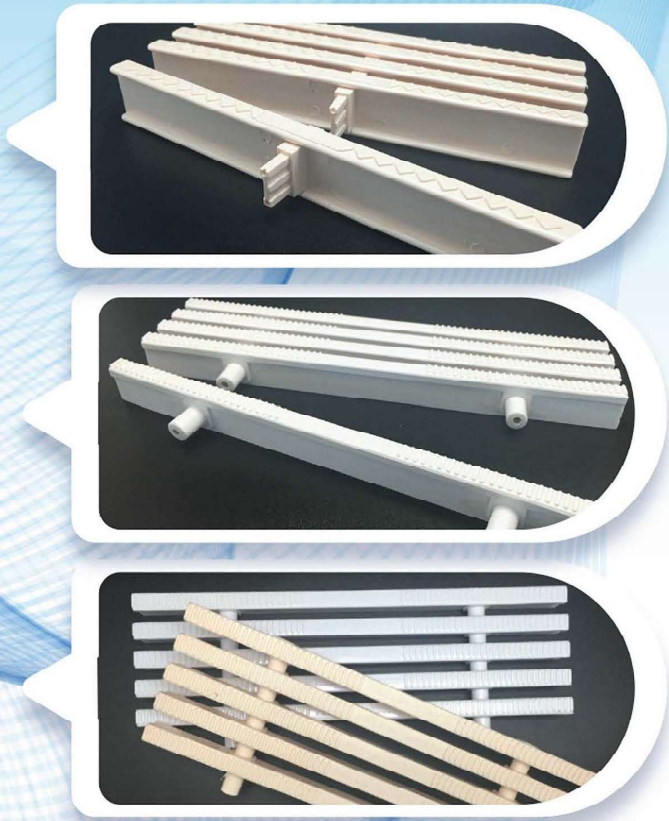

# SWIMMING POOL GRATINGS Standard

Plastic ABS Grade A  
With UV Stabilizer

- Single Connection ■  
Height 3.5 cm | 42 pcs per meter

MODEL NO. GSW-2510 : 25 cm  
Colour : White / Cream

MODEL NO. GSB-2510 : 25 cm  
Colour : Black
- Double Connections ■  
Height 2.5 cm | 50 pcs per meter

MODEL NO. GSW-2520 : 25 cm  
Colour : White / Cream

MODEL NO. GSB-2520 : 25 cm  
Colour : Black

MODEL NO. GSW-3020 : 30 cm  
Colour : White / Cream

MODEL NO. GSB-3020 : 30 cm  
Colour : Black