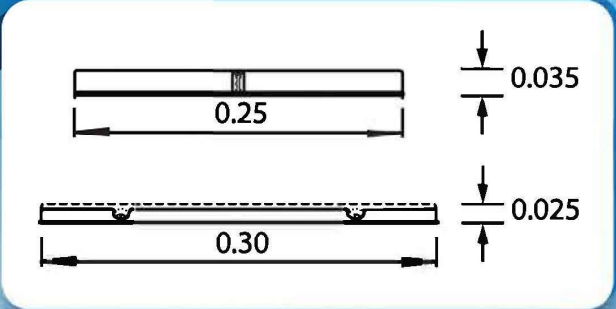

# SWIMMING POOL GRATINGS Standard

Plastic ABS Grade A  
With UV Stabilizer

- Single Connection ■  
Height 3.5 cm | 42 pcs per meter

MODEL NO. GSW-2510 : 25 cm  
Colour : White / Cream

MODEL NO. GSB-2510 : 25 cm  
Colour : Black
- Double Connections ■  
Height 2.5 cm | 50 pcs per meter

MODEL NO. GSW-2520 : 25 cm  
Colour : White / Cream

MODEL NO. GSB-2520 : 25 cm  
Colour : Black

MODEL NO. GSW-3020 : 30 cm  
Colour : White / Cream

MODEL NO. GSB-3020 : 30 cm  
Colour : Black