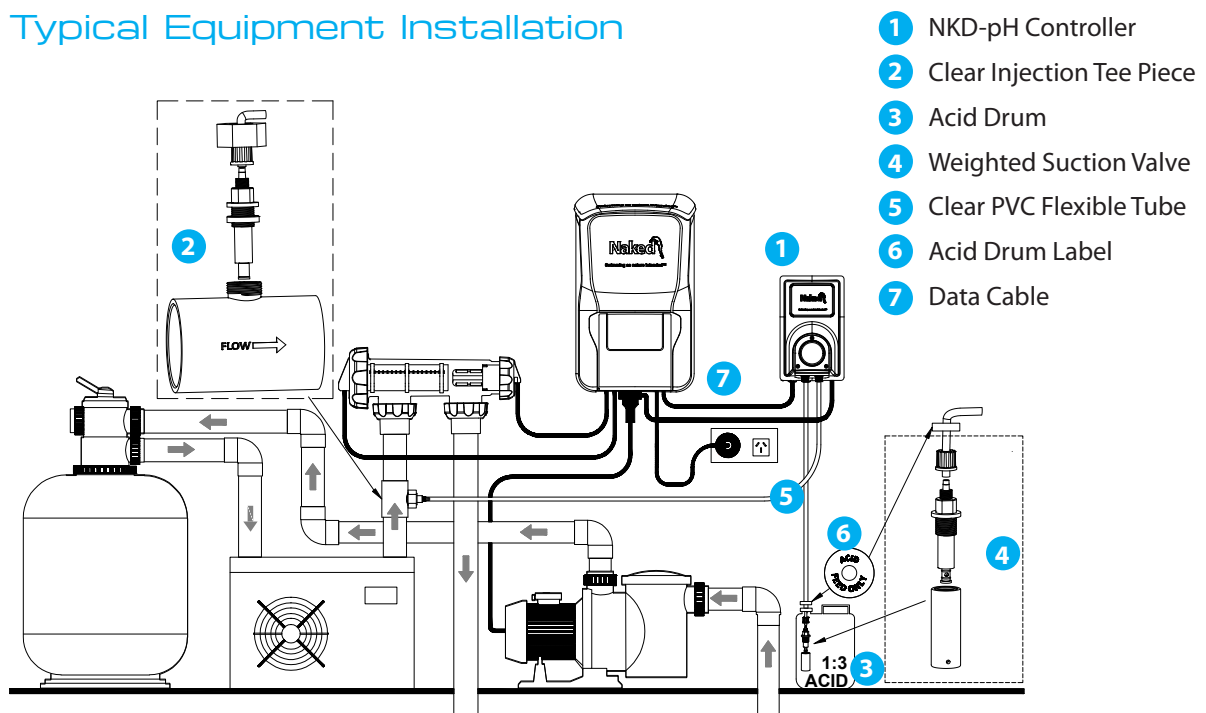

Dosing is based on pool size with no probes to clean or calibrate for simple management and reliability.

- ✓ Integrates with the NKD-R and NKD-C Freshwater Systems
- ✓ Plug and play
- ✓ Adjustable running and priming timers
- ✓ High quality peristaltic pump motor
- ✓ Superior chemical resistance
- ✓ Probe Free - doses acid based on size of the swimming pool
- ✓ PVC rollers ensuring low wear and tear
- ✓ Quality squeeze tube - Tygon® MF Norprene®
- ✓ IP34 Rated
- ✓ 12 months warranty

Typical Equipment Installation

- 1 NKD-pH Controller
- 2 Clear Injection Tee Piece
- 3 Acid Drum
- 4 Weighted Suction Valve
- 5 Clear PVC Flexible Tube
- 6 Acid Drum Label
- 7 Data Cable

Specifications

Volts Input (Vac)	220-245
Amps Input - Max. (Aac)	1.00
Total Power Consumption (W)	13W Motor - 20W Total
Frequency (Hz)	50
pH Controller Dimensions (mm)	135W x 225H x 123D
Output Controlled by Sanitiser (LPH)	0-1.0
Rated Pressure (kPa)	350
Squeeze Tube	Tygon® Norprene® (Commercial spec)
Motor Speed (RPM)	10
Non-Return Injector Valve	PVC with viton sleeve
Tubing	6m x 6mm Clear PVC Flexible Tube
Roller Block	Heavy-duty PVC
Power Cord	Approved piggy-back type
Water Connection	40/50mm
Water Flow Rate (L/min)	80-650
IP Rating	34
Net Weight (kg)	2.5