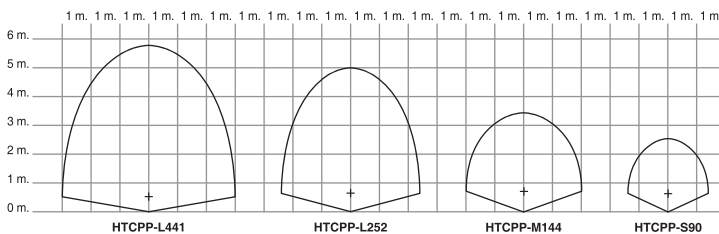

Optional Color

Single colour :
- AC 12V (2-wires)

 CW (6500K)
  WW (3000K)
  Blue

RGB colour :
- DC 12V (4-wires)
- External/Wi-Fi control method

Lights Graph

Dimension

Model	Power	Voltage	Colour	Material	Flaceplate	LED Type	Beam Angle	LED QTY	Lumen	Dimension (D*H)
HTCP-P-S90-CW	8 W	AC/DC12V	Cool White (6500K)	Plastic	White	SMD2835	120°	90 pcs	100lm/w	96*8mm
HTCP-P-S90-WW	8 W	AC/DC12V	Warm White (3000K)	Plastic	White	SMD2835	120°	90 pcs	100lm/w	96*8mm
HTCP-P-S90-B	8 W	AC/DC12V	Blue	Plastic	White	SMD2835	120°	90 pcs	100lm/w	96*8mm
HTCP-P-S90-RGB	8 W	DC12V	RGB	Plastic	White	SMD2835	120°	90 pcs	100lm/w	96*8mm

Model	Power	Voltage	Colour	Material	Flaceplate	LED Type	Beam Angle	LED QTY	Lumen	Dimension (D*H)
HTCP-P-M144-CW	12 W	AC/DC12V	Cool White (6500K)	Plastic	White	SMD2835	120°	144 pcs	100lm/w	155*7.5mm
HTCP-P-M144-WW	12 W	AC/DC12V	Warm White (3000K)	Plastic	White	SMD2835	120°	144 pcs	100lm/w	155*7.5mm
HTCP-P-M144-B	12 W	AC/DC12V	Blue	Plastic	White	SMD2835	120°	144 pcs	100lm/w	155*7.5mm
HTCP-P-M144-RGB	12 W	DC12V	RGB	Plastic	White	SMD2835	120°	144 pcs	100lm/w	155*7.5mm