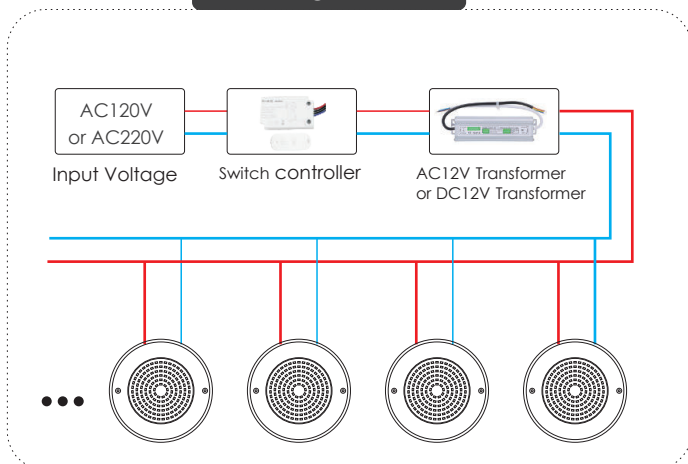

Wire Diagram

For Single Color