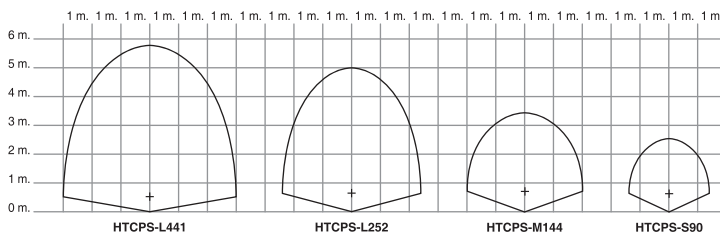

Optional Color

Single colour :
- AC 12V (2-wires)

CW (6500K)
 WW (3000K)
 Blue

RGB colour :
- DC 12V (4-wires)
- External/Wi-Fi control method

Lights Graph

Dimension

Model	Power	Voltage	Colour	Material	Flaceplate	LED Type	Beam Angle	LED QTY	Lumen	Dimension (D*H)
HTCP-S-S90-CW	8 W	AC/DC12V	Cool White (6500K)	SS316L	Silver	SMD2835	120°	90 pcs	100lm/w	96*8mm
HTCP-S-S90-WW	8 W	AC/DC12V	Warm White (3000K)	SS316L	Silver	SMD2835	120°	90 pcs	100lm/w	96*8mm
HTCP-S-S90-B	8 W	AC/DC12V	Blue	SS316L	Silver	SMD2835	120°	90 pcs	100lm/w	96*8mm
HTCP-S-S90-RGB	8 W	DC12V	RGB	SS316L	Silver	SMD2835	120°	90 pcs	100lm/w	96*8mm

Model	Power	Voltage	Colour	Material	Flaceplate	LED Type	Beam Angle	LED QTY	Lumen	Dimension (D*H)
HTCP-S-M144-CW	12 W	AC/DC12V	Cool White (6500K)	SS316L	Silver	SMD2835	120°	144 pcs	100lm/w	155*7.5mm
HTCP-S-M144-WW	12 W	AC/DC12V	Warm White (3000K)	SS316L	Silver	SMD2835	120°	144 pcs	100lm/w	155*7.5mm
HTCP-S-M144-B	12 W	AC/DC12V	Blue	SS316L	Silver	SMD2835	120°	144 pcs	100lm/w	155*7.5mm
HTCP-S-M144-RGB	12 W	DC12V	RGB	SS316L	Silver	SMD2835	120°	144 pcs	100lm/w	155*7.5mm

Model	Power	Voltage	Colour	Material	Flaceplate	LED Type	Beam Angle	LED QTY	Lumen	Dimension (D*H)
HTCP-S-L252-CW	18 W	AC/DC12V	Cool White (6500K)	SS316L	Silver	SMD2835	120°	252 pcs	100lm/w	257*7.5mm
HTCP-S-L252-WW	18 W	AC/DC12V	Warm White (3000K)	SS316L	Silver	SMD2835	120°	252 pcs	100lm/w	257*7.5mm
HTCP-S-L252-B	18 W	AC/DC12V	Blue	SS316L	Silver	SMD2835	120°	252 pcs	100lm/w	257*7.5mm
HTCP-S-L252-RGB	18 W	DC12V	RGB	SS316L	Silver	SMD2835	120°	252 pcs	100lm/w	257*7.5mm