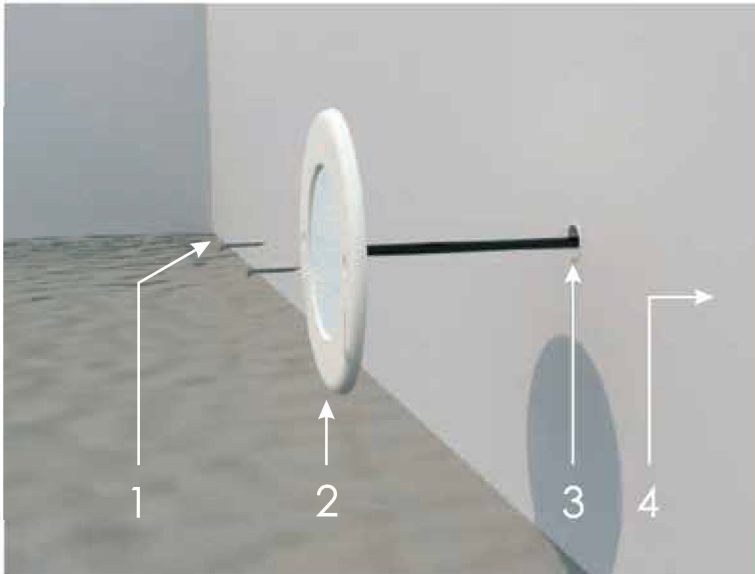

Installation Method 01

1. Screws
2. Lamp
3. Conduit
4. Pool wall