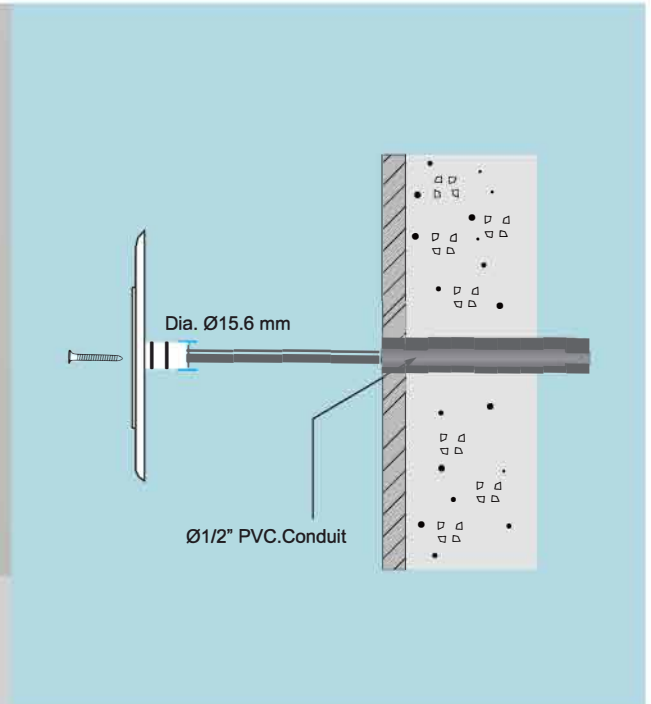

Installation Method 01

1. Screws
2. Lamp
3. Conduit
4. Pool wall

Installation Method 02

1. Screws
2. Lamp
3. Conduit
4. Pool wall
5. Accessory A