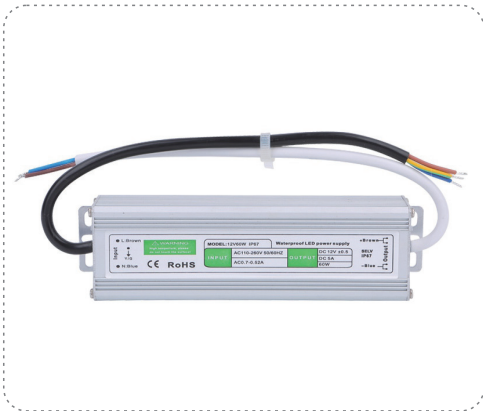

Installation Method 01

- 1. Screws
- 2. Lamp
- 3. Conduit
- 4. Pool wall

Installation Method 02

- 1. Screws
- 2. Lamp
- 3. Conduit
- 4. Pool wall
- 5. Accessory A

External / WiFi Controller

- Model : HT2EC
- Millions of color, DIY mood.
- With Mobile App control (Tuya App, Remote or Music)
- MAX. Power : 180 W
- Input voltage : DC12V

Magic Color

Music Control

App Control

Voice Control

IP67 DC12V Power Supply

Model	Power	Input Voltage	Output Voltage
TF - DC - 12V - 50W	50W	AC220V	DC12V
TF - DC - 12V - 100W	100W	AC220V	DC12V
TF - DC - 12V - 150W	150W	AC220V	DC12V
TF - DC - 12V - 200W	200W	AC220V	DC12V
TF - DC - 12V - 250W	250W	AC220V	DC12V
TF - DC - 12V - 300W	300W	AC220V	DC12V