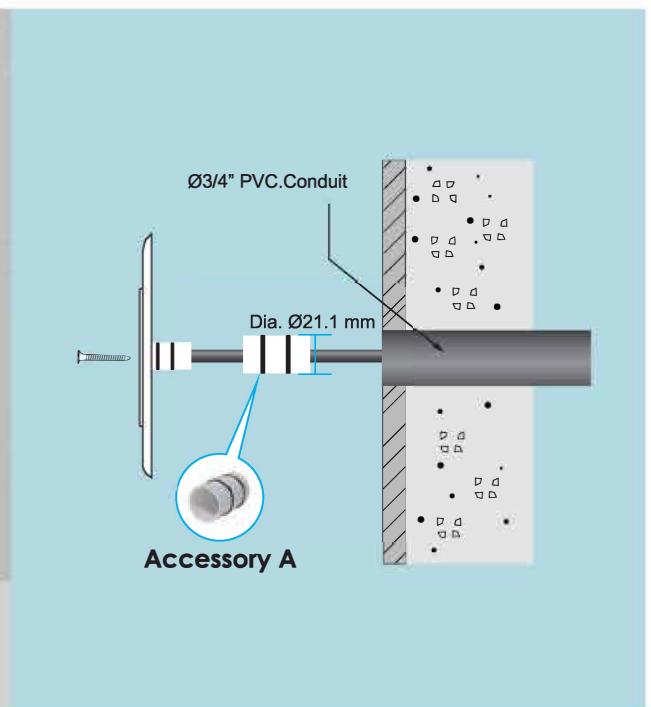

Model	Power	Voltage	Colour	Material	Flaceplate	LED Type	Beam Angle	LED QTY	Lumen	Dimension (D*H)
HTCP-P-L441-CW	35 W	AC/DC12V	Cool White (6500K)	Plastic	White	SMD2835	120°	441 pcs	100lm/w	257*7.5mm
HTCP-P-L441-WW	35 W	AC/DC12V	Warm White (3000K)	Plastic	White	SMD2835	120°	441 pcs	100lm/w	257*7.5mm
HTCP-P-L441-B	35 W	AC/DC12V	Blue	Plastic	White	SMD2835	120°	441 pcs	100lm/w	257*7.5mm
HTCP-P-L441-RGB	35 W	DC12V	RGB	Plastic	White	SMD2835	120°	441 pcs	100lm/w	257*7.5mm

Installation Method 01

- 1. Screws
- 2. Lamp
- 3. Conduit
- 4. Pool wall

Installation Method 02

- 1. Screws
- 2. Lamp
- 3. Conduit
- 4. Pool wall
- 5. Accessory A

External / WiFi Controller

- Model : HT2EC
- Millions of color, DIY mood.
- With Mobile App control (Tuya App, Remote or Music)
- MAX. Power : 180 W
- Input voltage : DC12V