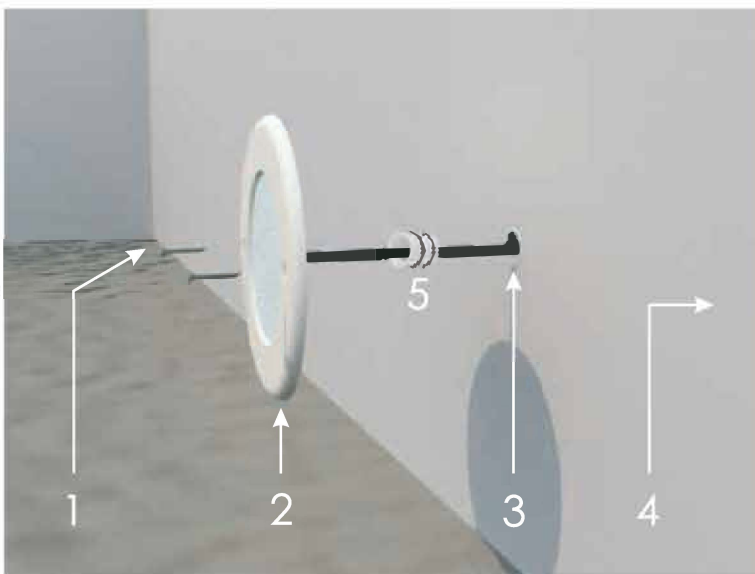

Model	Power	Voltage	Colour	Material	Flaceplate	LED Type	Beam Angle	LED QTY	Lumen	Dimension (D*H)
HTCP-P-L441-CW	35 W	AC/DC12V	Cool White (6500K)	Plastic	White	SMD2835	120°	441 pcs	100lm/w	257*7.5mm
HTCP-P-L441-WW	35 W	AC/DC12V	Warm White (3000K)	Plastic	White	SMD2835	120°	441 pcs	100lm/w	257*7.5mm
HTCP-P-L441-B	35 W	AC/DC12V	Blue	Plastic	White	SMD2835	120°	441 pcs	100lm/w	257*7.5mm
HTCP-P-L441-RGB	35 W	DC12V	RGB	Plastic	White	SMD2835	120°	441 pcs	100lm/w	257*7.5mm

Installation Method 01

- 1. Screws
- 2. Lamp
- 3. Conduit
- 4. Pool wall

Installation Method 02

- 1. Screws
- 2. Lamp
- 3. Conduit
- 4. Pool wall
- 5. Accessory A

External / WiFi Controller

- Model : HT2EC
- Millions of color, DIY mood.
- With Mobile App control (Tuya App, Remote or Music)
- MAX. Power : 180 W
- Input voltage : DC12V