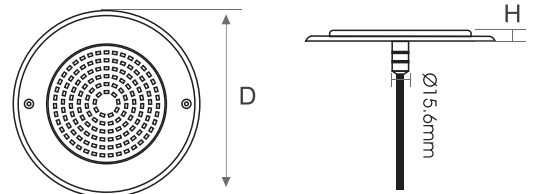

Optional Color

Single colour :
- AC 12V (2-wires)

 CW (6500K)
  WW (3000K)
  Blue

RGB colour :
- DC 12V (4-wires)
- External/Wi-Fi control method

Lights Graph

Dimension

Model	Power	Voltage	Colour	Material	Flaceplate	LED Type	Beam Angle	LED QTY	Lumen	Dimension (D*H)
HTCP-P-S90-CW	8 W	AC/DC12V	Cool White (6500K)	Plastic	White	SMD2835	120°	90 pcs	100lm/w	96*8mm
HTCP-P-S90-WW	8 W	AC/DC12V	Warm White (3000K)	Plastic	White	SMD2835	120°	90 pcs	100lm/w	96*8mm
HTCP-P-S90-B	8 W	AC/DC12V	Blue	Plastic	White	SMD2835	120°	90 pcs	100lm/w	96*8mm
HTCP-P-S90-RGB	8 W	DC12V	RGB	Plastic	White	SMD2835	120°	90 pcs	100lm/w	96*8mm

Model	Power	Voltage	Colour	Material	Flaceplate	LED Type	Beam Angle	LED QTY	Lumen	Dimension (D*H)
HTCP-P-M144-CW	12 W	AC/DC12V	Cool White (6500K)	Plastic	White	SMD2835	120°	144 pcs	100lm/w	155*7.5mm
HTCP-P-M144-WW	12 W	AC/DC12V	Warm White (3000K)	Plastic	White	SMD2835	120°	144 pcs	100lm/w	155*7.5mm
HTCP-P-M144-B	12 W	AC/DC12V	Blue	Plastic	White	SMD2835	120°	144 pcs	100lm/w	155*7.5mm
HTCP-P-M144-RGB	12 W	DC12V	RGB	Plastic	White	SMD2835	120°	144 pcs	100lm/w	155*7.5mm