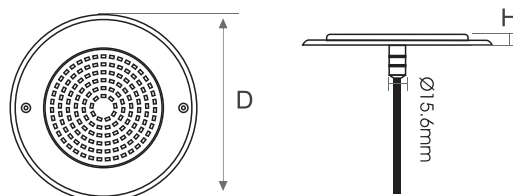

Optional Color

Single colour :
- AC 12V (2-wires)

 CW (6500K)
  WW (3000K)
  Blue

RGB colour :
- DC 12V (4-wires)
- External/Wi-Fi control method

Lights Graph

Dimension

Model	Power	Voltage	Colour	Material	Flaceplate	LED Type	Beam Angle	LED QTY	Lumen	Dimension (D*H)
HTCP-SB-S90-CW	8 W	AC/DC12V	Cool White (6500K)	SS316L	Black	SMD2835	120°	90 pcs	100lm/w	96*8mm
HTCP-SB-S90-WW	8 W	AC/DC12V	Warm White (3000K)	SS316L	Black	SMD2835	120°	90 pcs	100lm/w	96*8mm
HTCP-SB-S90-B	8 W	AC/DC12V	Blue	SS316L	Black	SMD2835	120°	90 pcs	100lm/w	96*8mm
HTCP-SB-S90-RGB	8 W	DC12V	RGB	SS316L	Black	SMD2835	120°	90 pcs	100lm/w	96*8mm

Model	Power	Voltage	Colour	Material	Flaceplate	LED Type	Beam Angle	LED QTY	Lumen	Dimension (D*H)
HTCP-SB-M144-CW	12 W	AC/DC12V	Cool White (6500K)	SS316L	Black	SMD2835	120°	144 pcs	100lm/w	155*7.5mm
HTCP-SB-M144-WW	12 W	AC/DC12V	Warm White (3000K)	SS316L	Black	SMD2835	120°	144 pcs	100lm/w	155*7.5mm
HTCP-SB-M144-B	12 W	AC/DC12V	Blue	SS316L	Black	SMD2835	120°	144 pcs	100lm/w	155*7.5mm
HTCP-SB-M144-RGB	12 W	DC12V	RGB	SS316L	Black	SMD2835	120°	144 pcs	100lm/w	155*7.5mm