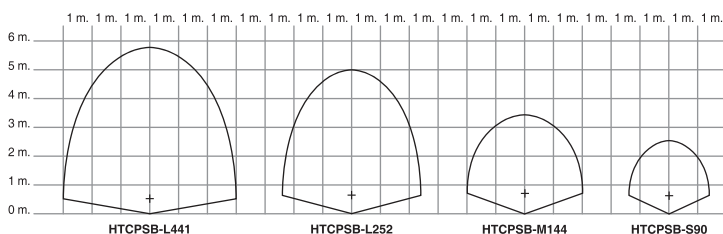

Model	Power	Voltage	Colour	Material	Flaceplate	LED Type	Beam Angle	LED QTY	Lumen	Dimension (D*H)
HTCP-S-L441-CW	35 W	AC/DC12V	Cool White (6500K)	SS316L	Silver	SMD2835	120°	441 pcs	100lm/w	257*7.5mm
HTCP-S-L441-WW	35 W	AC/DC12V	Warm White (3000K)	SS316L	Silver	SMD2835	120°	441 pcs	100lm/w	257*7.5mm
HTCP-S-L441-B	35 W	AC/DC12V	Blue	SS316L	Silver	SMD2835	120°	441 pcs	100lm/w	257*7.5mm
HTCP-S-L441-RGB	35 W	DC12V	RGB	SS316L	Silver	SMD2835	120°	441 pcs	100lm/w	257*7.5mm

Optional Color

Single colour :
- AC 12V (2-wires)

 CW (6500K)
  WW (3000K)
  Blue

RGB colour :
- DC 12V (4-wires)
- External/Wi-Fi control method

Lights Graph

Dimension

Model	Power	Voltage	Colour	Material	Flaceplate	LED Type	Beam Angle	LED QTY	Lumen	Dimension (D*H)
HTCP-SB-S90-CW	8 W	AC/DC12V	Cool White (6500K)	SS316L	Black	SMD2835	120°	90 pcs	100lm/w	96*8mm
HTCP-SB-S90-WW	8 W	AC/DC12V	Warm White (3000K)	SS316L	Black	SMD2835	120°	90 pcs	100lm/w	96*8mm
HTCP-SB-S90-B	8 W	AC/DC12V	Blue	SS316L	Black	SMD2835	120°	90 pcs	100lm/w	96*8mm
HTCP-SB-S90-RGB	8 W	DC12V	RGB	SS316L	Black	SMD2835	120°	90 pcs	100lm/w	96*8mm

Model	Power	Voltage	Colour	Material	Flaceplate	LED Type	Beam Angle	LED QTY	Lumen	Dimension (D*H)
HTCP-SB-M144-CW	12 W	AC/DC12V	Cool White (6500K)	SS316L	Black	SMD2835	120°	144 pcs	100lm/w	155*7.5mm
HTCP-SB-M144-WW	12 W	AC/DC12V	Warm White (3000K)	SS316L	Black	SMD2835	120°	144 pcs	100lm/w	155*7.5mm
HTCP-SB-M144-B	12 W	AC/DC12V	Blue	SS316L	Black	SMD2835	120°	144 pcs	100lm/w	155*7.5mm
HTCP-SB-M144-RGB	12 W	DC12V	RGB	SS316L	Black	SMD2835	120°	144 pcs	100lm/w	155*7.5mm