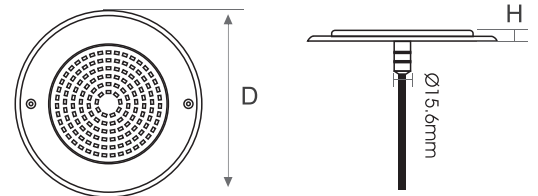

Patent

Ultra thin

12V

Advantages

- Fully resin filled, 100% waterproof
- 316L Stainless steel for marine water
- Ultra slim design in 7.5 - 8.0 mm thickness
- Suitable for Concrete Pool
- Patented 2 in 1 installation methods
 - Method 01 : Ø1/2" PVC.Conduit
 - Method 02 : Ø3/4" PVC.Conduit

Optional Color

Single colour :
- AC 12V (2-wires)

CW (6500K)
 WW (3000K)
 Blue

RGB colour :
- DC 12V (4-wires)
- External/Wi-Fi control method

Lights Graph

Dimension

Model	Power	Voltage	Colour	Material	Flaceplate	LED Type	Beam Angle	LED QTY	Lumen	Dimension (D*H)
HTCP-S-S90-CW	8 W	AC/DC12V	Cool White (6500K)	SS316L	Silver	SMD2835	120°	90 pcs	100lm/w	96*8mm
HTCP-S-S90-WW	8 W	AC/DC12V	Warm White (3000K)	SS316L	Silver	SMD2835	120°	90 pcs	100lm/w	96*8mm
HTCP-S-S90-B	8 W	AC/DC12V	Blue	SS316L	Silver	SMD2835	120°	90 pcs	100lm/w	96*8mm
HTCP-S-S90-RGB	8 W	DC12V	RGB	SS316L	Silver	SMD2835	120°	90 pcs	100lm/w	96*8mm

Model	Power	Voltage	Colour	Material	Flaceplate	LED Type	Beam Angle	LED QTY	Lumen	Dimension (D*H)
HTCP-S-M144-CW	12 W	AC/DC12V	Cool White (6500K)	SS316L	Silver	SMD2835	120°	144 pcs	100lm/w	155*7.5mm
HTCP-S-M144-WW	12 W	AC/DC12V	Warm White (3000K)	SS316L	Silver	SMD2835	120°	144 pcs	100lm/w	155*7.5mm
HTCP-S-M144-B	12 W	AC/DC12V	Blue	SS316L	Silver	SMD2835	120°	144 pcs	100lm/w	155*7.5mm
HTCP-S-M144-RGB	12 W	DC12V	RGB	SS316L	Silver	SMD2835	120°	144 pcs	100lm/w	155*7.5mm

Model	Power	Voltage	Colour	Material	Flaceplate	LED Type	Beam Angle	LED QTY	Lumen	Dimension (D*H)
HTCP-S-L252-CW	18 W	AC/DC12V	Cool White (6500K)	SS316L	Silver	SMD2835	120°	252 pcs	100lm/w	257*7.5mm
HTCP-S-L252-WW	18 W	AC/DC12V	Warm White (3000K)	SS316L	Silver	SMD2835	120°	252 pcs	100lm/w	257*7.5mm
HTCP-S-L252-B	18 W	AC/DC12V	Blue	SS316L	Silver	SMD2835	120°	252 pcs	100lm/w	257*7.5mm
HTCP-S-L252-RGB	18 W	DC12V	RGB	SS316L	Silver	SMD2835	120°	252 pcs	100lm/w	257*7.5mm