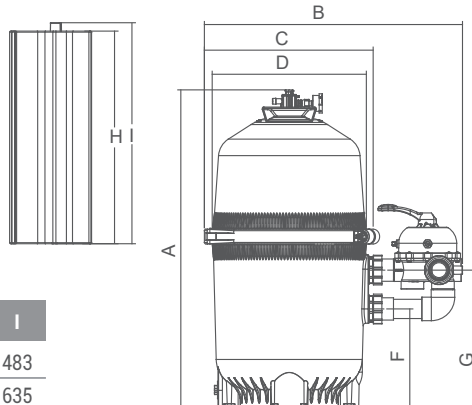

Design Filtration Velocity

4.9 m³/h/m²
[2.0 gpm/ft²]

Max Operating Pressure

3.4 bar [50 psi]

Max Temperature

40°C [104°F]

Valve

6-Way Multiport Valve

Filter Element:

Code	Model	Description	H	I
92201001	IDE36-CE	Filter grid: 7+ 1 shot span	458	483
92201002	IDE48-CE	Filter grid: 7+ 1 shot span	610	635
92201003	IDE60-CE	Filter grid: 7+ 1 shot span	762	787
92201004	IDE72-CE	Filter grid: 7+ 1 shot span	914	939

Product Information:

Code	Model	Filter Area		Flow Velocity		Max Flow Rate			Recommended Amount Of D.E.		Recommended Amount Of Perlite		Valve Connections	A	B	C	D	E	F	G
		ft²	m²	gpm/ft²	m³/h/m²	gpm	lpm	m³/h	lbs	kgs	lbs	kgs		mm	mm	mm	mm	mm	mm	mm
9220001	IDE36	36	3.3	2.0	4.9	72	269	16.14	4.5	2.0	3.4	1.5	2.0" / 63 mm	886	895	556	504	462	317.5	444.5
9220002	IDE48	48	4.4	2.0	4.9	96	359	21.54	6.0	2.7	4.5	2.0	2.0" / 63 mm	1035	895	556	504	462	317.5	444.5
9220003	IDE60	60	5.5	2.0	4.9	120	448	26.88	7.5	3.4	5.6	2.6	2.0" / 63 mm	1223	895	556	504	462	317.5	444.5
9220004	IDE72	72	6.6	2.0	4.9	144	538	32.28	9.0	4.1	6.8	3.1	2.0" / 63 mm	1362	895	556	504	462	317.5	444.5